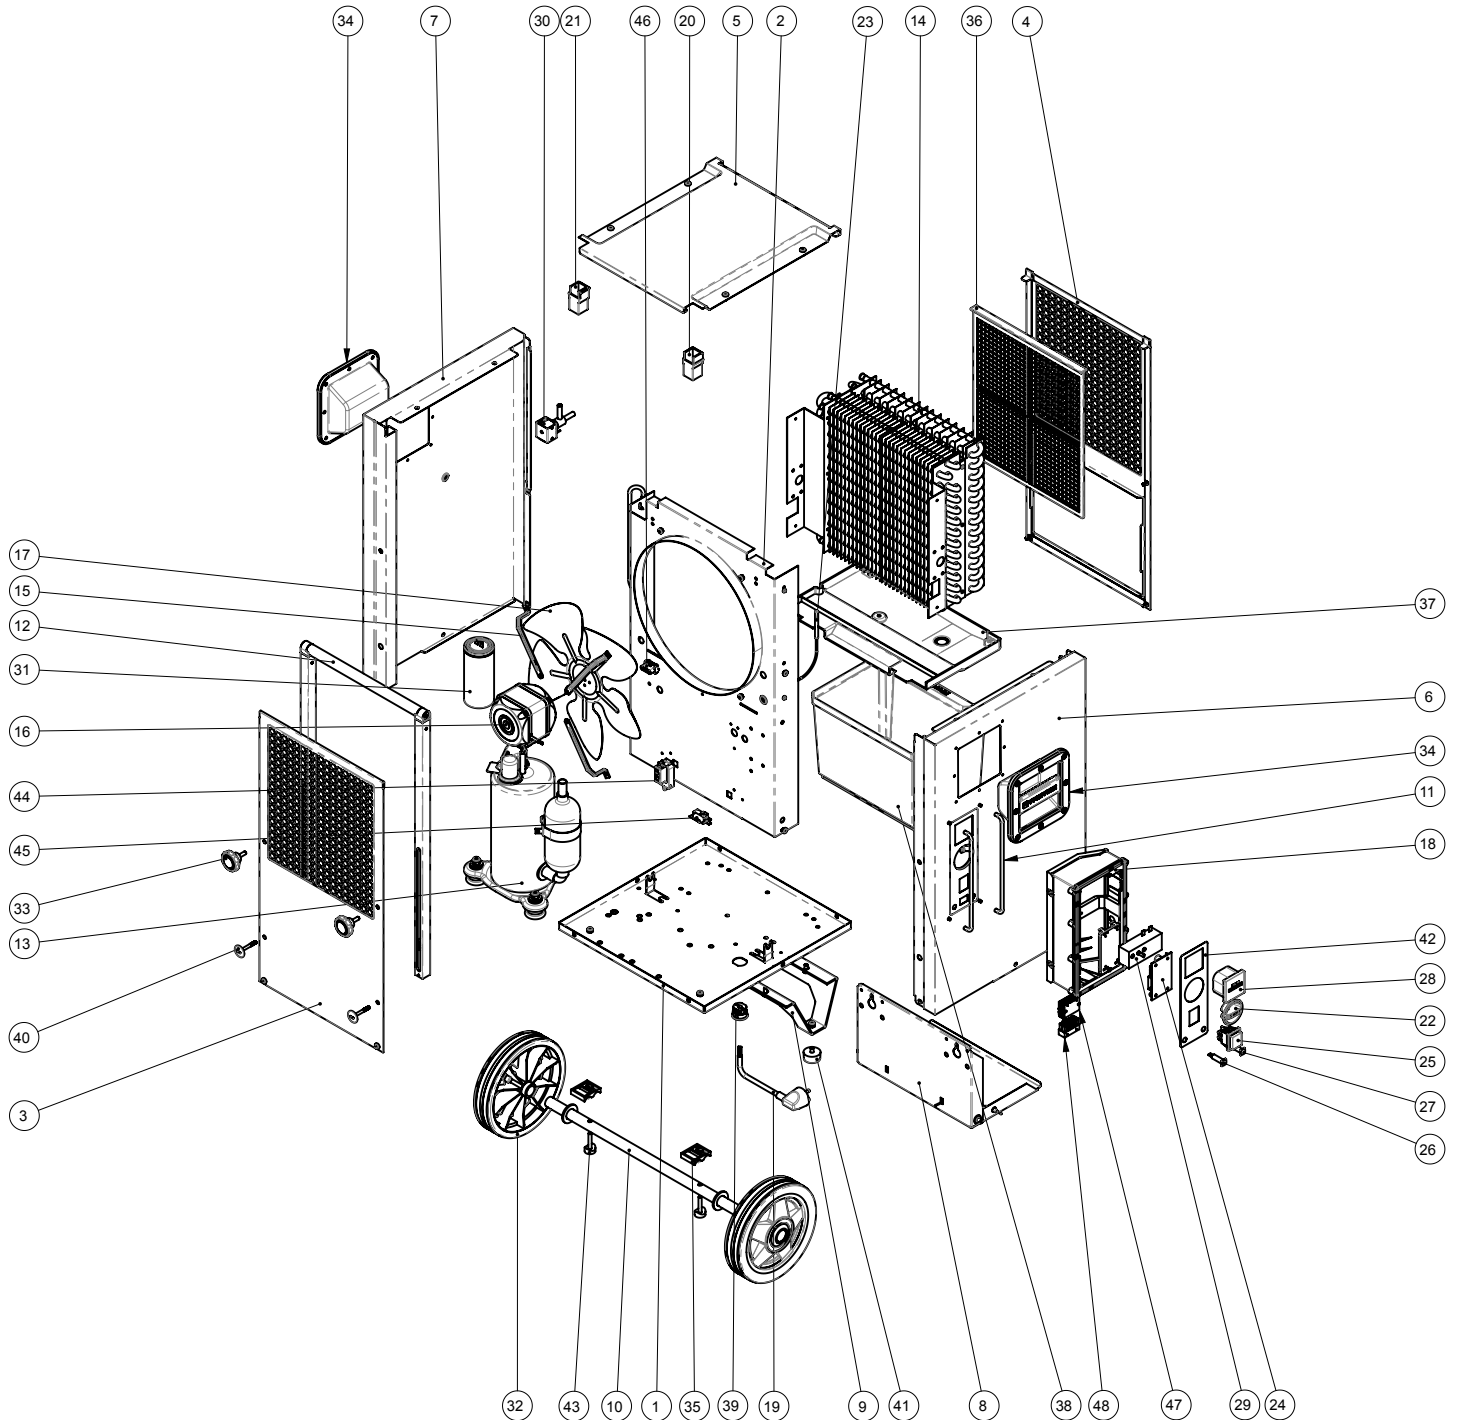

Ekspløstegning

Info

Reservedelens positionsnumre er ikke de samme som positionsnumrene for komponenterne, der anvendes i brugsanvisningen.

Reservedelsliste

Nr.	Reservedel	Nr.	Reservedel	Nr.	Reservedel
1	Baseplate	17	Fan blade	33	Star type knob
2	Main frame	18	Control's box	34	Plastic Handle
3	Air inlet grille	19	Power supply cable	35	Axle's saddle
4	Air outlet grille	20	Right tubular sliding guide	36	Dust Filter
5	Top panel	21	Left tubular sliding guide	37	Condensates water pan
6	Control's side panel	22	Humidistat knob	38	Water Tank
7	Left panel	23	Defrost sensor	39	Cable gland
8	Water tank baseplate (complete set)	24	Electronic controller	40	Handle security pin
9	Structural foot	25	Main switch	41	Rubber feet
10	Wheel's axle	26	Electronic controller status LED	42	Control panel sticker
11	Control's protection bars	27	Tank full alarm lamp	43	Axle's saddle spacer
12	Handle	28	Time counter	44	Mechanical switch set
13	Compressor	29	Hygostat	45	Microswitch
14	Heat exchanger	30	Defrost valve coil	46	Condensates pump socket
15	Fan motor brackets	31	Running capacitor	47	Control's box internal wiring
16	Fan motor	32	Wheel	48	Unit's internal wiring