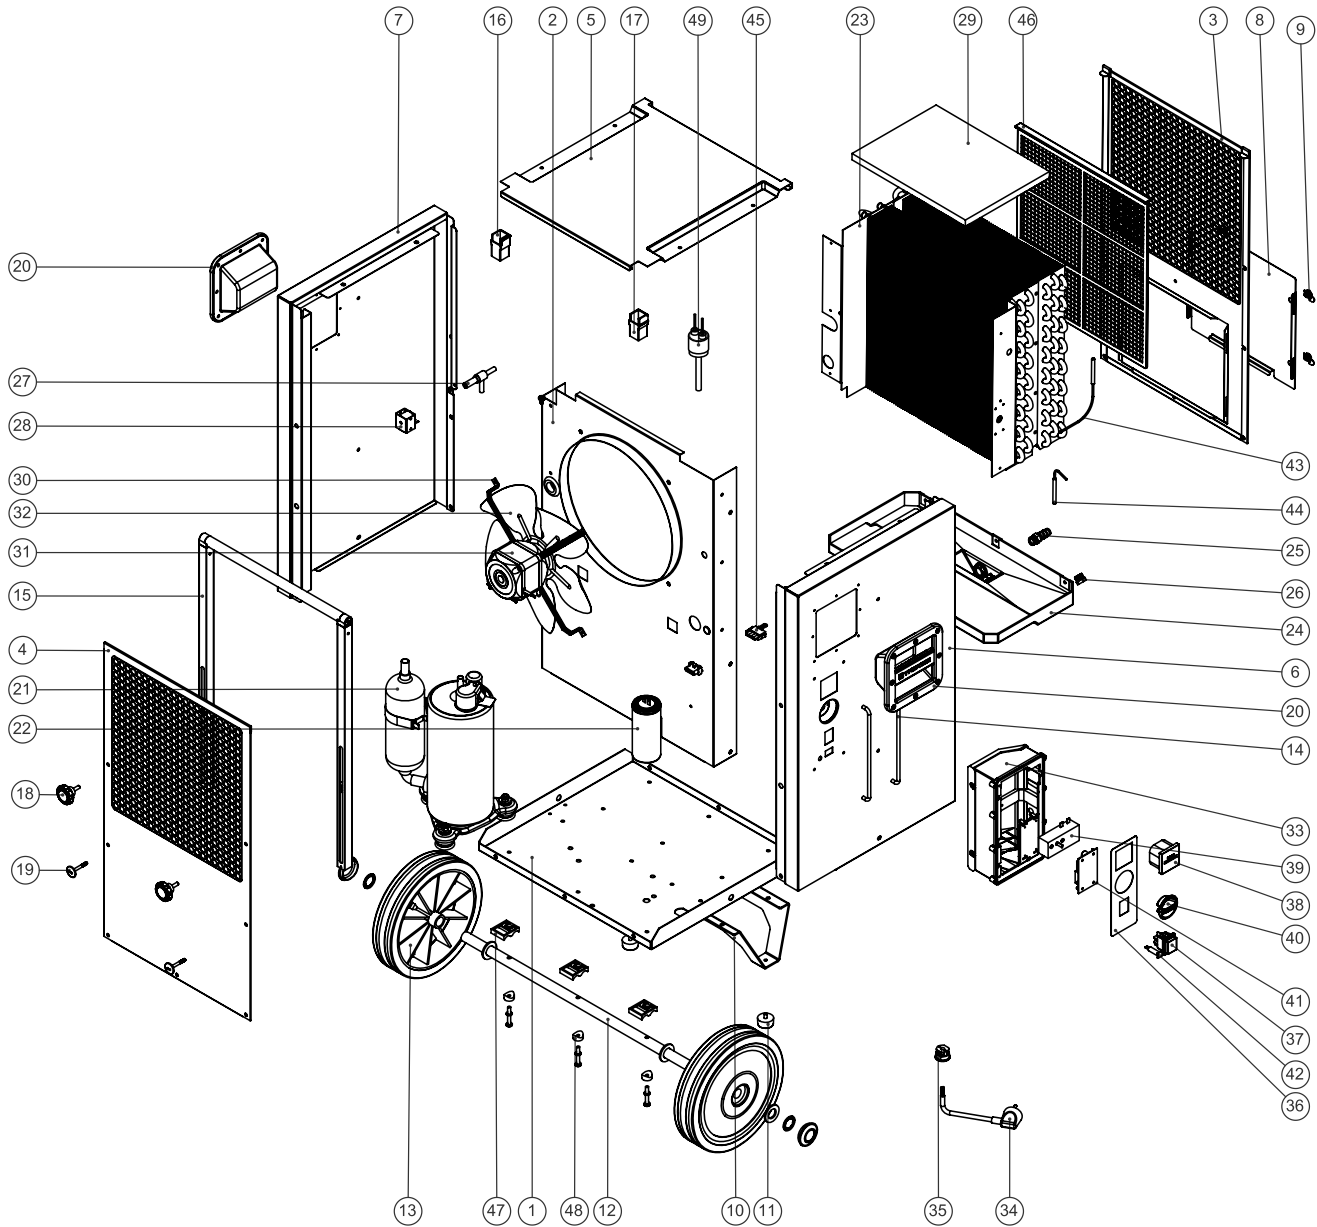

**Ekspllosionstegning**

**Info**

Reservedelens positionsnumre er ikke de samme som positionsnumrene for komponenterne, der anvendes i brugsanvisningen.

**Liste over reservedele til TTK 655 S**

Nr.	Reservedel	Nr.	Reservedel	Nr.	Reservedel
1	Base plate	18	Star type knob	35	Cable gland
2	Structural element	19	Handle security pin	36	Control's panel sticker
3	Air inlet ventilation grid	20	Plastic handle	37	Main switch
4	Air outlet ventilation grid	21	Compressor	38	Time counter
5	Top plate	22	Running capacitor	39	Hygrostat
6	Control's side panel	23	Heat exchanger	40	Humidistat knob
7	Left side panel	24	Water pan	41	Electronic controller
8	Dummy panel for optional condensates pump	25	Hose fitting	42	Electronic controller status LED
9	1/4 turn lock	26	Hidraulic Plug	43	Defrost sensor
10	Structural foot	27	Defrost valve	44	Ambient temperature sensor
11	Rubber feet	28	Defrost valve coil	45	Shunt
12	Wheels' axe	29	Ventilation insulation foam	46	Ait filter
13	Wheel	30	Fan motor brackets	47	Axle's saddle
14	Control bars protection	31	Fan motor	48	Axle's saddle spacer
15	Handle	32	Fan blade	49	Pressure switch
16	Left tubular sliding guide	33	Control's box		
17	Right tubular sliding guide	34	Power supply cable		