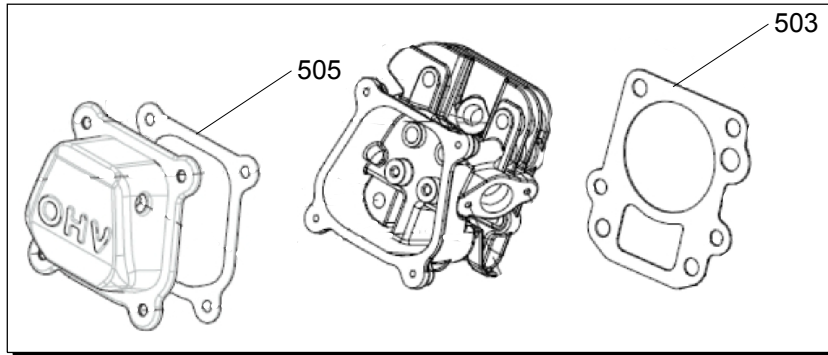

Position	Part Number	Description	Notes
503	PAA40507	Gasket Cylinder Head	-
505	PAA40501	Cylinder Head Cover Seal	-
506	PAA40504	Spring Valve	-
513	PAA40509	Valve Intake	-
514	PAA40508	Valve Exhaust	-
515	PAA40502	Inlet Valve Spring Retainer	-
516	PAA40514	Protector Oil	-
518	PAA40503	Exhaust Valve Spring Retainer	-
523	PAA40511	Piston	-
525	PAA40512	Rod, Connecting	-
526	PAA40518	Oil Cap	-
527	PAA40516	Spring Throttle Valve	-
528	PAA40515	Spring Governor	-
533	PAA40520	Seal Oil	-
534	PAA40510	Ring Set, Oil Kit	-
535	PAA40510	Ring Set, Oil Kit	-
536	PAA40510	Ring Set, Oil Kit	-