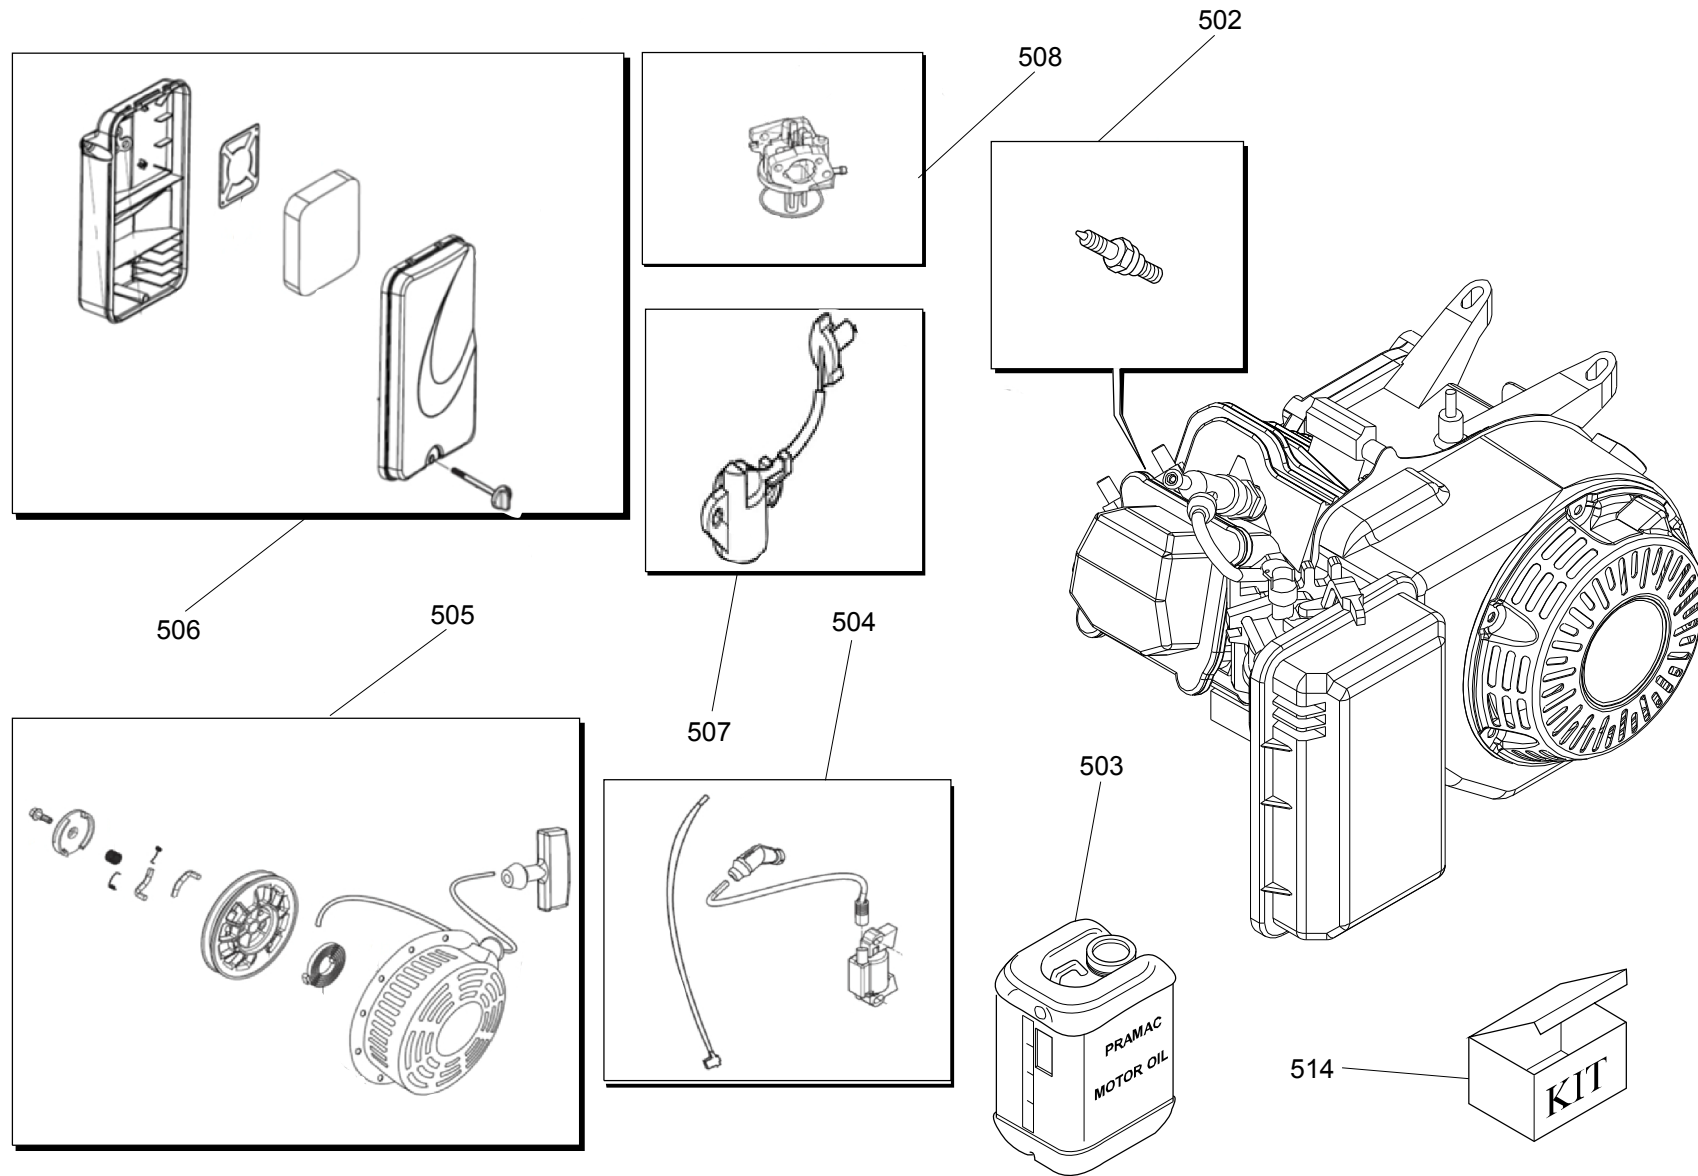

Spare Parts Catalogue

PX4000

Power systems | Generating sets

Valid for machine code: PK222SXI000

Revision: 0 (5/2013)

Copyright 2016 Pramac Group, All Rights Reserved.

Position	Part Number	Description	Notes
87	PAA40018	Wheel Assy	-
88	PAA00122	Wheel Hub Cap 4000/5000/8000	-
89	PAA40015	Side Cover/muffler Side	-
90	PAA40014	Side Cover Foam/muffler Side	-
95	PAA4000F	Frame Assy Engine Green Pramac	-
96	PAA40016	Side Cover Foam/alternator Side	-
97	PAA40017	Side Cover/alternator Side	-
100	PAA40019	Silent Block 1 Stud Bolt	-
106	PAA40020	Silent Block 2/single Head Bolt /damping Glue	-
109	PAA40021	Silent Block A Engine	-
110	PAA40040	Tank, Fuel Assy	-
112	PAA10012	-	-
113	PAA10013	-	-
115	PAA40011	Handle Assy/pramac Green Orange Peeled	-
116	PAA40010	Handle Foam Sleeve	-
124	G080112	Gasoline Filter	-
128	PAA00145	Cock Assy, Fuel 4000/5000/8000	-
131	PAA00143	Cover, Fuel Tank 4000/5000/80000	-
136	PAA00142	Strainer?fuel 4000/5000/8000	-
139	PAA00146	Fuel Gauge Tank 4000/5000/8000	-
177	PAA40001	Muffler Assy.	-
178	PAA40001-1	-	-

Position	Part Number	Description	Notes
300	PAA40002	Panel Subassembly, Control	-
301	G077009	Digital Multimeter Single Phase For Panel	-
302	G071131	Socket Subassembly, Power Supply	-
303	PAA00148	Thermal Circuit Breaker 12a	-

Position	Part Number	Description	Notes
401	PAA40004	Regulator, Voltage	-
402	PAA40006	Alternator End Cover	-
403	PAA40007	Brush Subassembly, Carbon	-
404	PAA40005	Bracket, Motor	-
405	PAA4000A	Complete Alternator	-