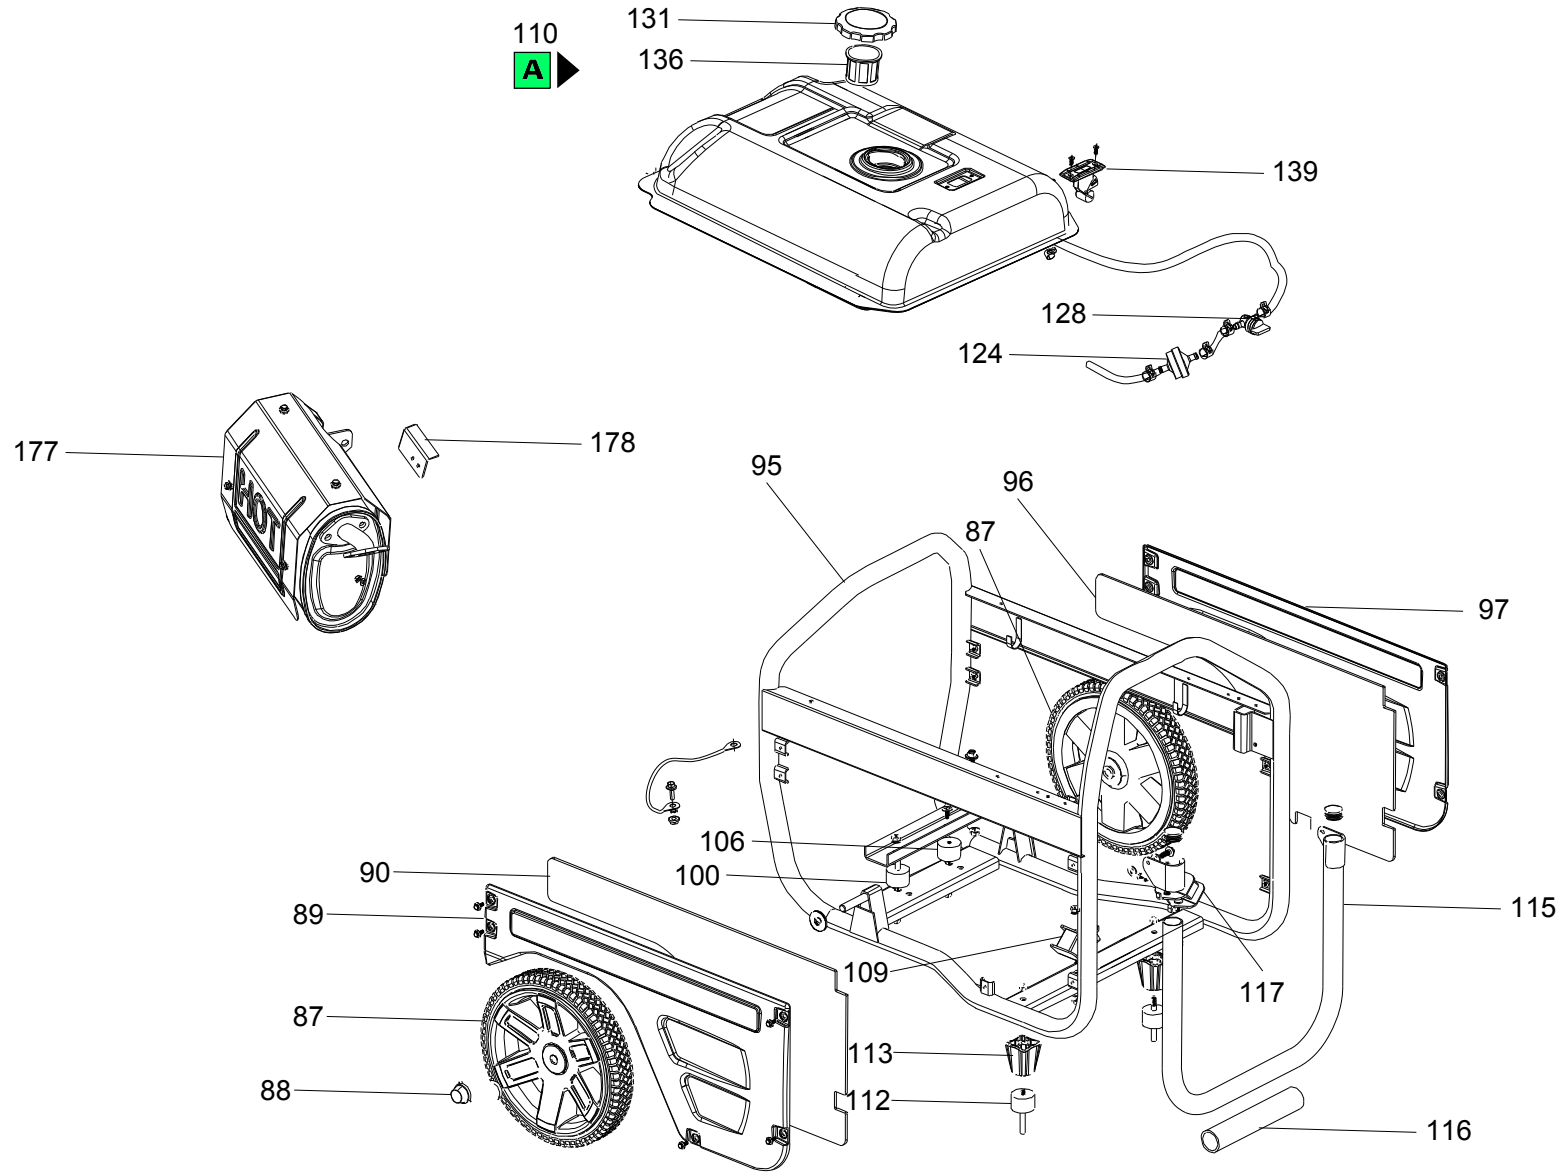

Spare Parts Catalogue

PX4000

Power systems | Generating sets

Valid for machine code: PK222SXI000

Revision: 0 (5/2013)

Copyright 2016 Pramac Group, All Rights Reserved.

Position	Part Number	Description	Notes
87	PAA40018	Wheel Assy	-
88	PAA00122	Wheel Hub Cap 4000/5000/8000	-
89	PAA40015	Side Cover/muffler Side	-
90	PAA40014	Side Cover Foam/muffler Side	-
95	PAA4000F	Frame Assy Engine Green Pramac	-
96	PAA40016	Side Cover Foam/alternator Side	-
97	PAA40017	Side Cover/alternator Side	-
100	PAA40019	Silent Block 1 Stud Bolt	-
106	PAA40020	Silent Block 2/single Head Bolt /damping Glue	-
109	PAA40021	Silent Block A Engine	-
110	PAA40040	Tank, Fuel Assy	-
112	PAA10012	-	-
113	PAA10013	-	-
115	PAA40011	Handle Assy/pramac Green Orange Peeled	-
116	PAA40010	Handle Foam Sleeve	-
124	G080112	Gasoline Filter	-
128	PAA00145	Cock Assy, Fuel 4000/5000/8000	-
131	PAA00143	Cover, Fuel Tank 4000/5000/80000	-
136	PAA00142	Strainer?fuel 4000/5000/8000	-
139	PAA00146	Fuel Gauge Tank 4000/5000/8000	-
177	PAA40001	Muffler Assy.	-
178	PAA40001-1	-	-

Position	Part Number	Description	Notes
300	PAA40002	Panel Subassembly, Control	-
301	G077009	Digital Multimeter Single Phase For Panel	-
302	G071131	Socket Subassembly, Power Supply	-
303	PAA00148	Thermal Circuit Breaker 12a	-

Position	Part Number	Description	Notes
401	PAA40004	Regulator, Voltage	-
402	PAA40006	Alternator End Cover	-
403	PAA40007	Brush Subassembly, Carbon	-
404	PAA40005	Bracket, Motor	-
405	PAA4000A	Complete Alternator	-