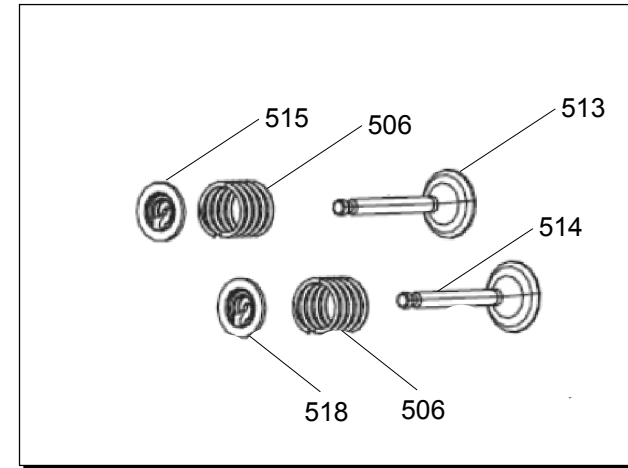

Spare Parts Catalogue

PX4000

Power systems | Generating sets

Valid for machine code: PK222SXI000

Revision: 0 (5/2013)

Copyright 2016 Pramac Group, All Rights Reserved.

Position	Part Number	Description	Notes
87	PAA40018	Wheel Assy	-
88	PAA00122	Wheel Hub Cap 4000/5000/8000	-
89	PAA40015	Side Cover/muffler Side	-
90	PAA40014	Side Cover Foam/muffler Side	-
95	PAA4000F	Frame Assy Engine Green Pramac	-
96	PAA40016	Side Cover Foam/alternator Side	-
97	PAA40017	Side Cover/alternator Side	-
100	PAA40019	Silent Block 1 Stud Bolt	-
106	PAA40020	Silent Block 2/single Head Bolt /damping Glue	-
109	PAA40021	Silent Block A Engine	-
110	PAA40040	Tank, Fuel Assy	-
112	PAA10012	-	-
113	PAA10013	-	-
115	PAA40011	Handle Assy/pramac Green Orange Peeled	-
116	PAA40010	Handle Foam Sleeve	-
124	G080112	Gasoline Filter	-
128	PAA00145	Cock Assy, Fuel 4000/5000/8000	-
131	PAA00143	Cover, Fuel Tank 4000/5000/80000	-
136	PAA00142	Strainer?fuel 4000/5000/8000	-
139	PAA00146	Fuel Gauge Tank 4000/5000/8000	-
177	PAA40001	Muffler Assy.	-
178	PAA40001-1	-	-

Position	Part Number	Description	Notes
401	PAA40004	Regulator, Voltage	-
402	PAA40006	Alternator End Cover	-
403	PAA40007	Brush Subassembly, Carbon	-
404	PAA40005	Bracket, Motor	-
405	PAA4000A	Complete Alternator	-

Position	Part Number	Description	Notes
503	PAA40507	Gasket Cylinder Head	-
505	PAA40501	Cylinder Head Cover Seal	-
506	PAA40504	Spring Valve	-
513	PAA40509	Valve Intake	-
514	PAA40508	Valve Exhaust	-
515	PAA40502	Inlet Valve Spring Retainer	-
516	PAA40514	Protector Oil	-
518	PAA40503	Exhaust Valve Spring Retainer	-
523	PAA40511	Piston	-
525	PAA40512	Rod, Connecting	-
526	PAA40518	Oil Cap	-
527	PAA40516	Spring Throttle Valve	-
528	PAA40515	Spring Governor	-
533	PAA40520	Seal Oil	-
534	PAA40510	Ring Set, Oil Kit	-
535	PAA40510	Ring Set, Oil Kit	-
536	PAA40510	Ring Set, Oil Kit	-