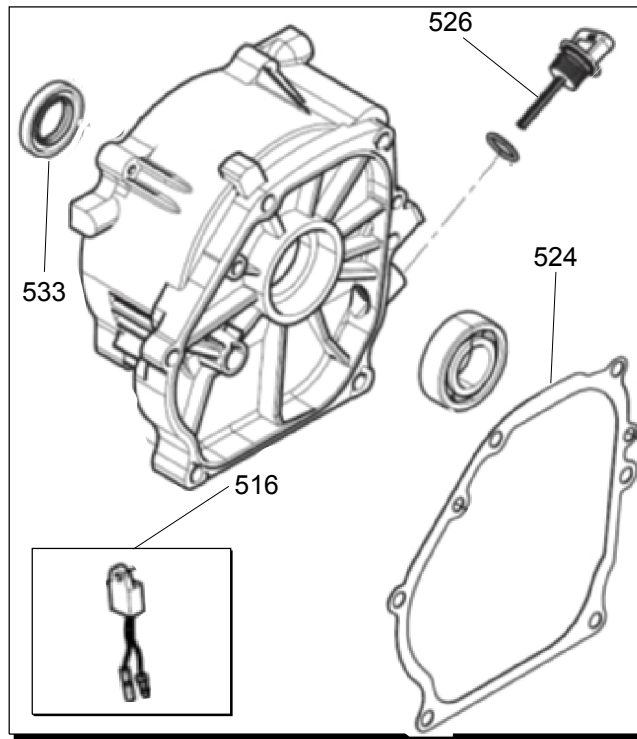

Position	Part Number	Description	Notes
503	PAA40507	Gasket Cylinder Head	-
505	PAA40501	Cylinder Head Cover Seal	-
506	PAA40504	Spring Valve	-
513	PAA40509	Valve Intake	-
514	PAA40508	Valve Exhaust	-
515	PAA40502	Inlet Valve Spring Retainer	-
516	PAA40514	Protector Oil	-
518	PAA40503	Exhaust Valve Spring Retainer	-
523	PAA40511	Piston	-
525	PAA40512	Rod, Connecting	-
526	PAA40518	Oil Cap	-
527	PAA40516	Spring Throttle Valve	-
528	PAA40515	Spring Governor	-
533	PAA40520	Seal Oil	-
534	PAA40510	Ring Set, Oil Kit	-
535	PAA40510	Ring Set, Oil Kit	-
536	PAA40510	Ring Set, Oil Kit	-