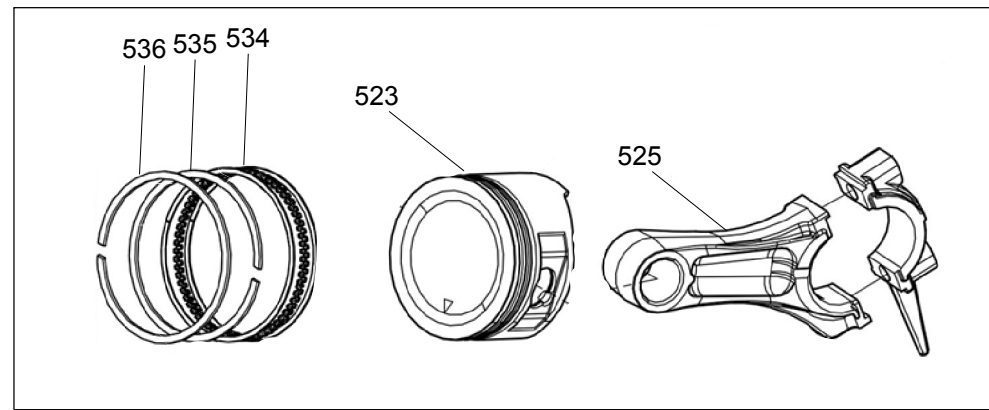

Position	Part Number	Description	Notes
503	PAA40507	Gasket Cylinder Head	-
505	PAA40501	Cylinder Head Cover Seal	-
506	PAA40504	Spring Valve	-
513	PAA40509	Valve Intake	-
514	PAA40508	Valve Exhaust	-
515	PAA40502	Inlet Valve Spring Retainer	-
516	PAA40514	Protector Oil	-
518	PAA40503	Exhaust Valve Spring Retainer	-
523	PAA40511	Piston	-
525	PAA40512	Rod, Connecting	-
526	PAA40518	Oil Cap	-
527	PAA40516	Spring Throttle Valve	-
528	PAA40515	Spring Governor	-
533	PAA40520	Seal Oil	-
534	PAA40510	Ring Set, Oil Kit	-
535	PAA40510	Ring Set, Oil Kit	-
536	PAA40510	Ring Set, Oil Kit	-