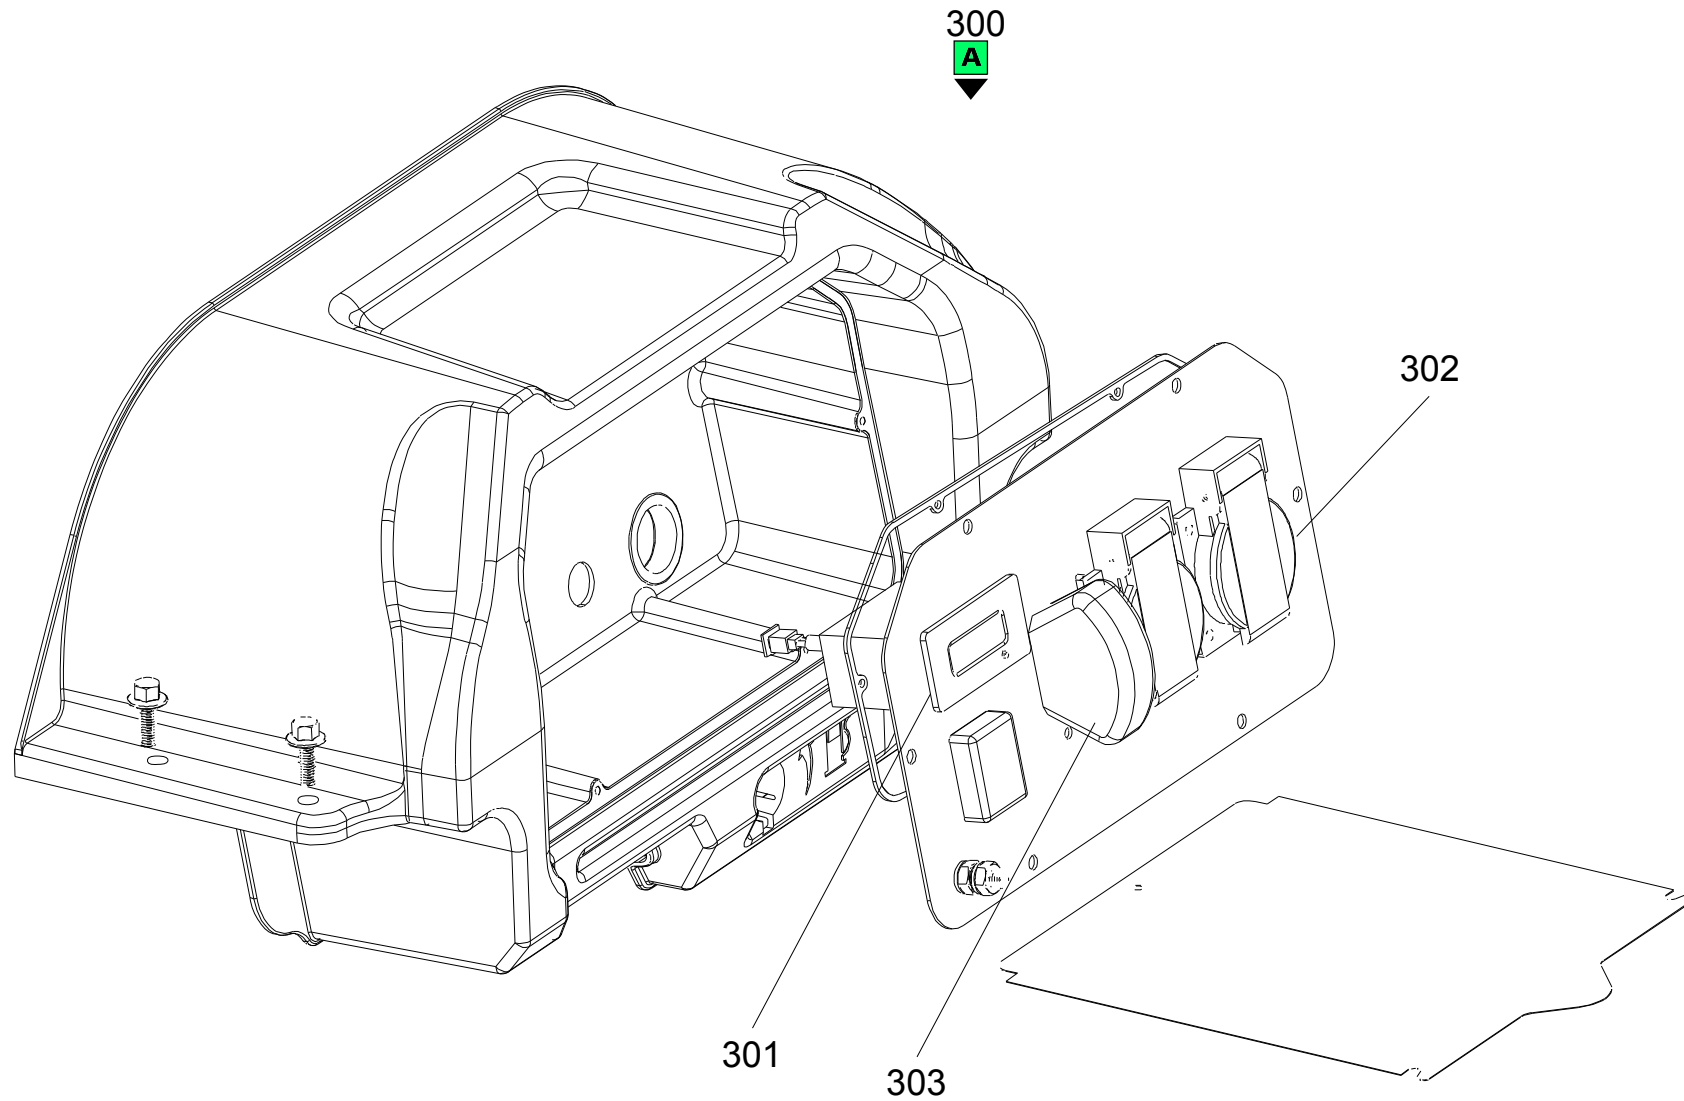

Spare Parts Catalogue

PX4000

Power systems | Generating sets

Valid for machine code: PK222SXI000

Revision: 0 (5/2013)

Copyright 2016 Pramac Group, All Rights Reserved.

Position	Part Number	Description	Notes
87	PAA40018	Wheel Assy	-
88	PAA00122	Wheel Hub Cap 4000/5000/8000	-
89	PAA40015	Side Cover/muffler Side	-
90	PAA40014	Side Cover Foam/muffler Side	-
95	PAA4000F	Frame Assy Engine Green Pramac	-
96	PAA40016	Side Cover Foam/alternator Side	-
97	PAA40017	Side Cover/alternator Side	-
100	PAA40019	Silent Block 1 Stud Bolt	-
106	PAA40020	Silent Block 2/single Head Bolt /damping Glue	-
109	PAA40021	Silent Block A Engine	-
110	PAA40040	Tank, Fuel Assy	-
112	PAA10012	-	-
113	PAA10013	-	-
115	PAA40011	Handle Assy/pramac Green Orange Peeled	-
116	PAA40010	Handle Foam Sleeve	-
124	G080112	Gasoline Filter	-
128	PAA00145	Cock Assy, Fuel 4000/5000/8000	-
131	PAA00143	Cover, Fuel Tank 4000/5000/80000	-
136	PAA00142	Strainer?fuel 4000/5000/8000	-
139	PAA00146	Fuel Gauge Tank 4000/5000/8000	-
177	PAA40001	Muffler Assy.	-
178	PAA40001-1	-	-

Position	Part Number	Description	Notes
300	PAA40002	Panel Subassembly, Control	-
301	G077009	Digital Multimeter Single Phase For Panel	-
302	G071131	Socket Subassembly, Power Supply	-
303	PAA00148	Thermal Circuit Breaker 12a	-

Position	Part Number	Description	Notes
401	PAA40004	Regulator, Voltage	-
402	PAA40006	Alternator End Cover	-
403	PAA40007	Brush Subassembly, Carbon	-
404	PAA40005	Bracket, Motor	-
405	PAA4000A	Complete Alternator	-