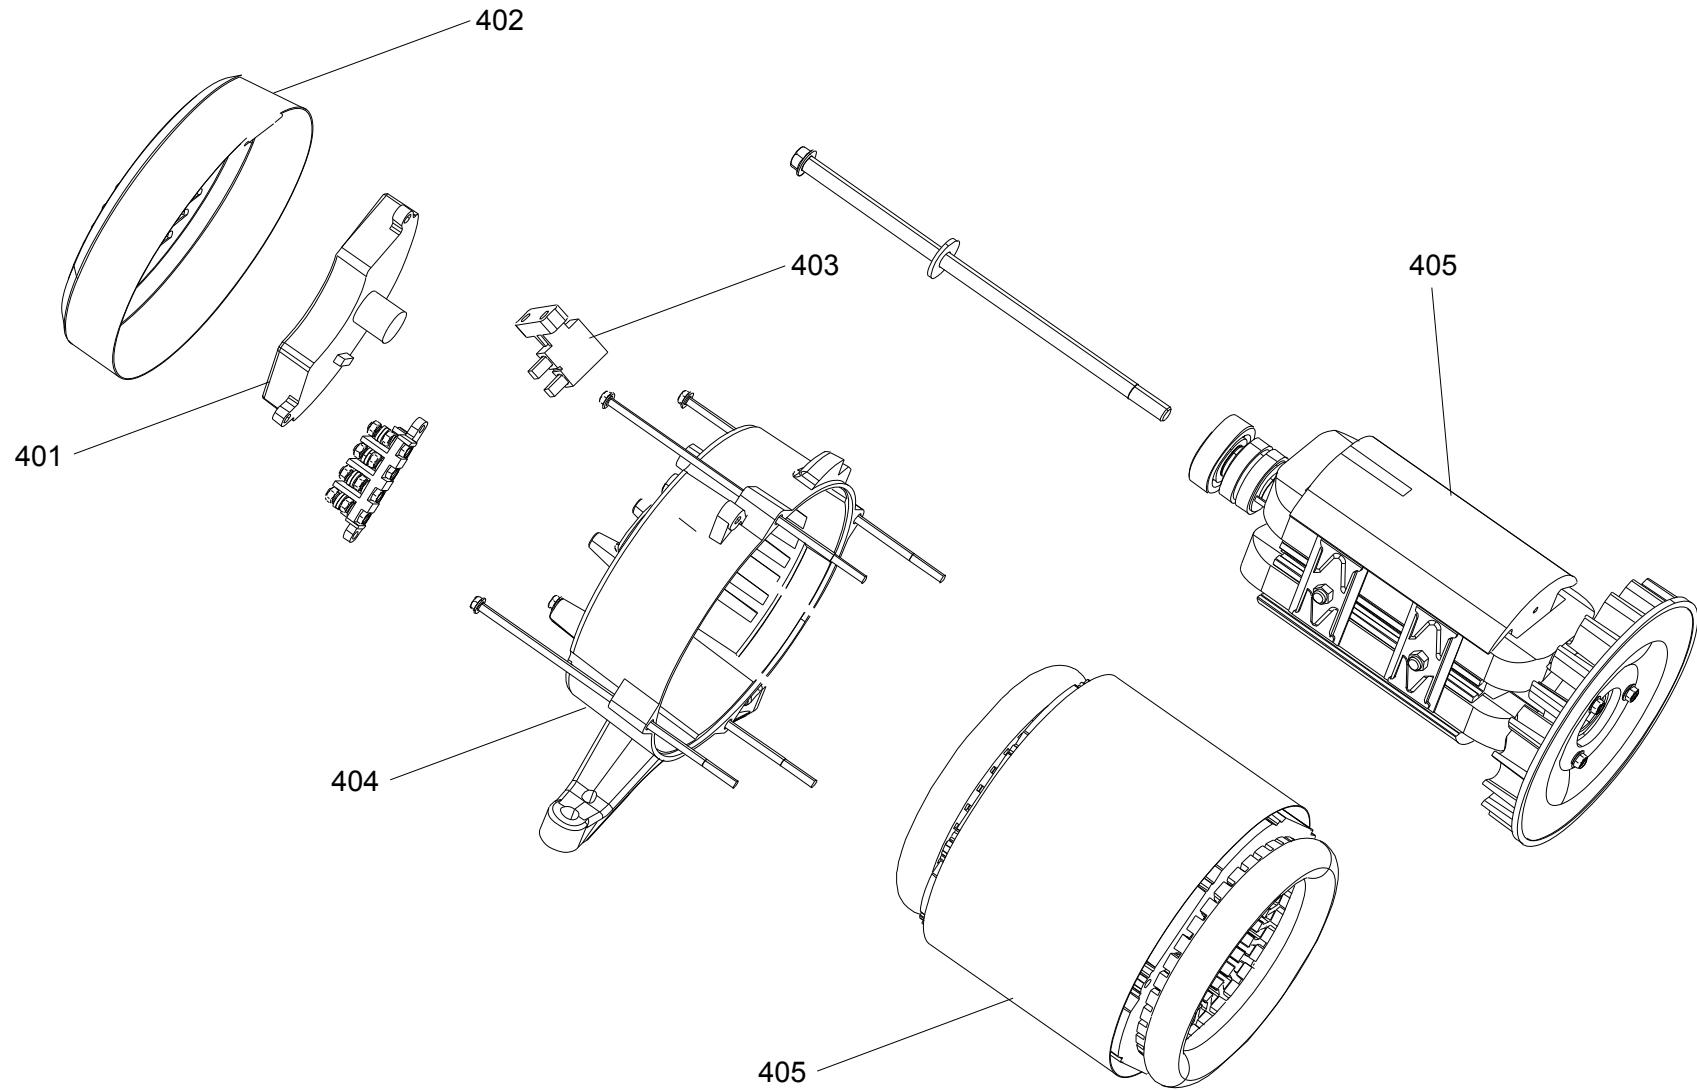

Spare Parts Catalogue

PX4000

Power systems | Generating sets

Valid for machine code: PK222SXI000

Revision: 0 (5/2013)

Copyright 2016 Pramac Group, All Rights Reserved.

Position	Part Number	Description	Notes
87	PAA40018	Wheel Assy	-
88	PAA00122	Wheel Hub Cap 4000/5000/8000	-
89	PAA40015	Side Cover/muffler Side	-
90	PAA40014	Side Cover Foam/muffler Side	-
95	PAA4000F	Frame Assy Engine Green Pramac	-
96	PAA40016	Side Cover Foam/alternator Side	-
97	PAA40017	Side Cover/alternator Side	-
100	PAA40019	Silent Block 1 Stud Bolt	-
106	PAA40020	Silent Block 2/single Head Bolt /damping Glue	-
109	PAA40021	Silent Block A Engine	-
110	PAA40040	Tank, Fuel Assy	-
112	PAA10012	-	-
113	PAA10013	-	-
115	PAA40011	Handle Assy/pramac Green Orange Peeled	-
116	PAA40010	Handle Foam Sleeve	-
124	G080112	Gasoline Filter	-
128	PAA00145	Cock Assy, Fuel 4000/5000/8000	-
131	PAA00143	Cover, Fuel Tank 4000/5000/80000	-
136	PAA00142	Strainer?fuel 4000/5000/8000	-
139	PAA00146	Fuel Gauge Tank 4000/5000/8000	-
177	PAA40001	Muffler Assy.	-
178	PAA40001-1	-	-

Position	Part Number	Description	Notes
300	PAA40002	Panel Subassembly, Control	-
301	G077009	Digital Multimeter Single Phase For Panel	-
302	G071131	Socket Subassembly, Power Supply	-
303	PAA00148	Thermal Circuit Breaker 12a	-

Position	Part Number	Description	Notes
401	PAA40004	Regulator, Voltage	-
402	PAA40006	Alternator End Cover	-
403	PAA40007	Brush Subassembly, Carbon	-
404	PAA40005	Bracket, Motor	-
405	PAA4000A	Complete Alternator	-