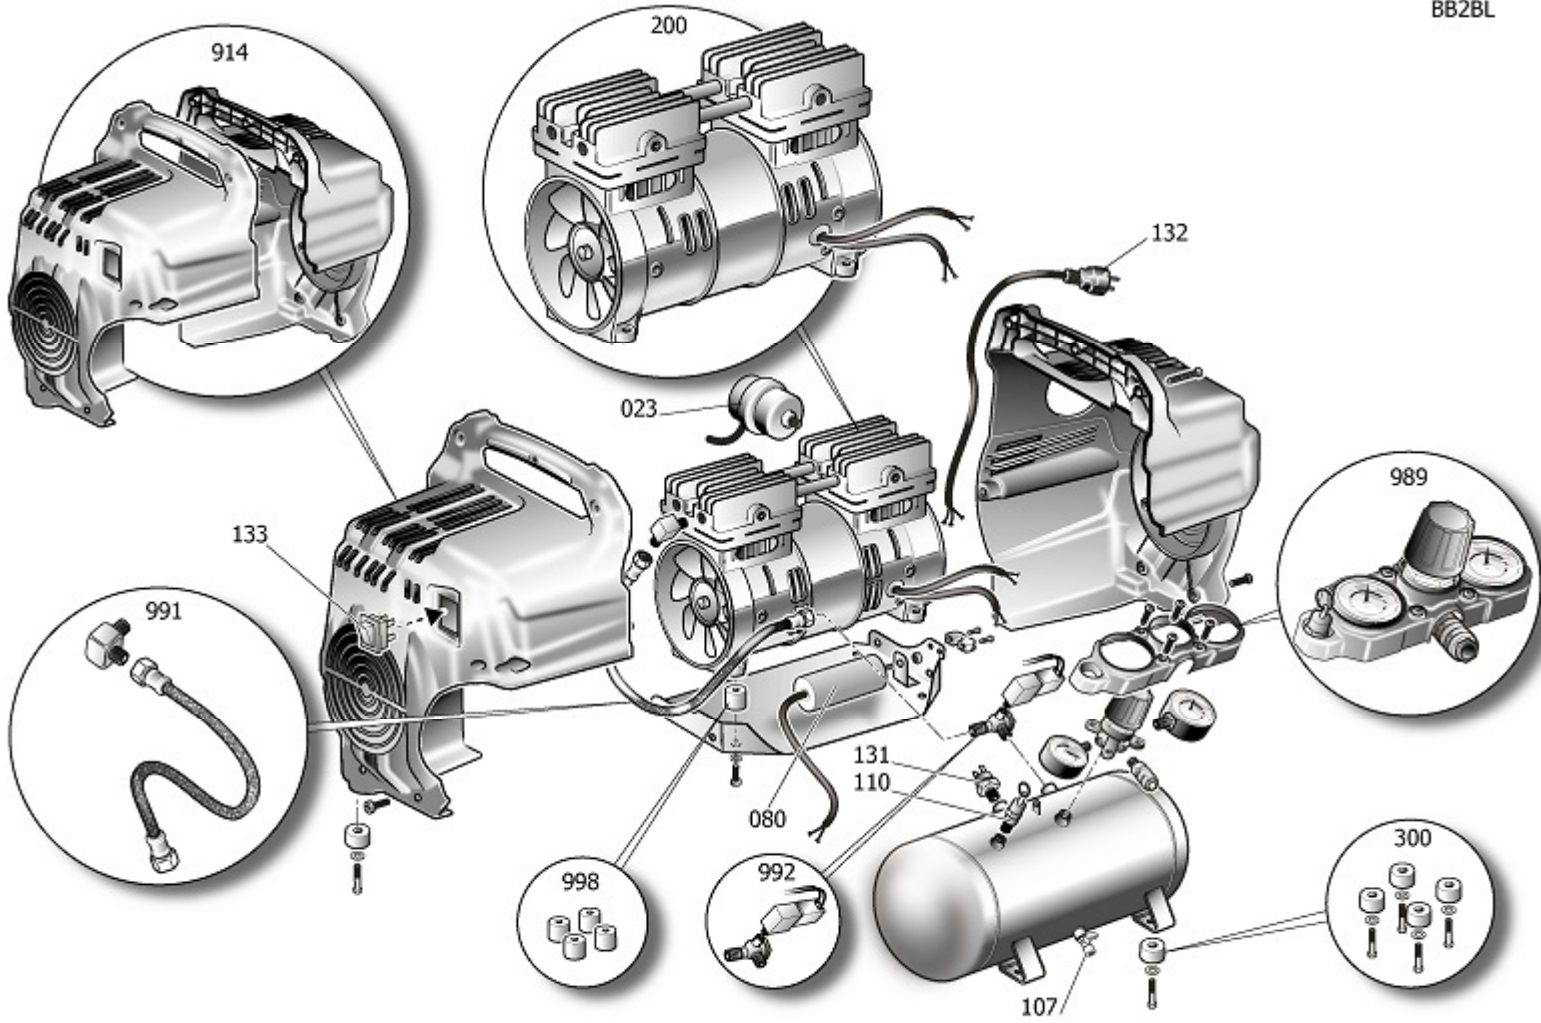

BB2BL

Pos	Component	MU	Multiplier
23	9430200 AIR FILTER ASSEMBLY	PZ	1,0
80	9430230 CONDENSER	PZ	1,0
107	9047078 CONDENSATE DRAIN COCK	PZ	1,0
110	9049190 RELIEF VALVE	PZ	1,0
131	9430208 COMPLETE PRESSURE SWITCH	PZ	1,0
132	9430209 POWER CABLE	PZ	1,0
133	9064806 SWITCH	PZ	1,0
200	9417746 BARE PUMP	PZ	1,0
300	9430210 WHEELS/FEET MOUNTING KIT	PZ	1,0
914	9430216 CONVEYOR KIT	PZ	1,0
989	9430217 MPK PRESS.RED.SILTEK/S RED	PZ	1,0
991	9430213 KIT SENDING PIPE	PZ	1,0
992	9430214 KIT NOT RETURN VALVE	PZ	1,0
998	9430215 MPK DAMPERS SILTEK+/S	PZ	1,0

AB2KT

PUMP OL110 4P 2

BARE PUMP

Pos	Component		MU	Multiplier
900	9434A37	MPK VALVE PLATE OL110 (Q2)	PZ	1,0
901	9434B36	MPK CONROD ASS.LY OL110 (Q2)	PZ	1,0
906	9430220	MPC HEAD LF SILTEK+/S	PZ	1,0
906	9430222	MPC HEAD RG SILTEK+/S	PZ	1,0
909	9434F37	MPK GASKETS+SEALS OL110 (Q2)	PZ	1,0