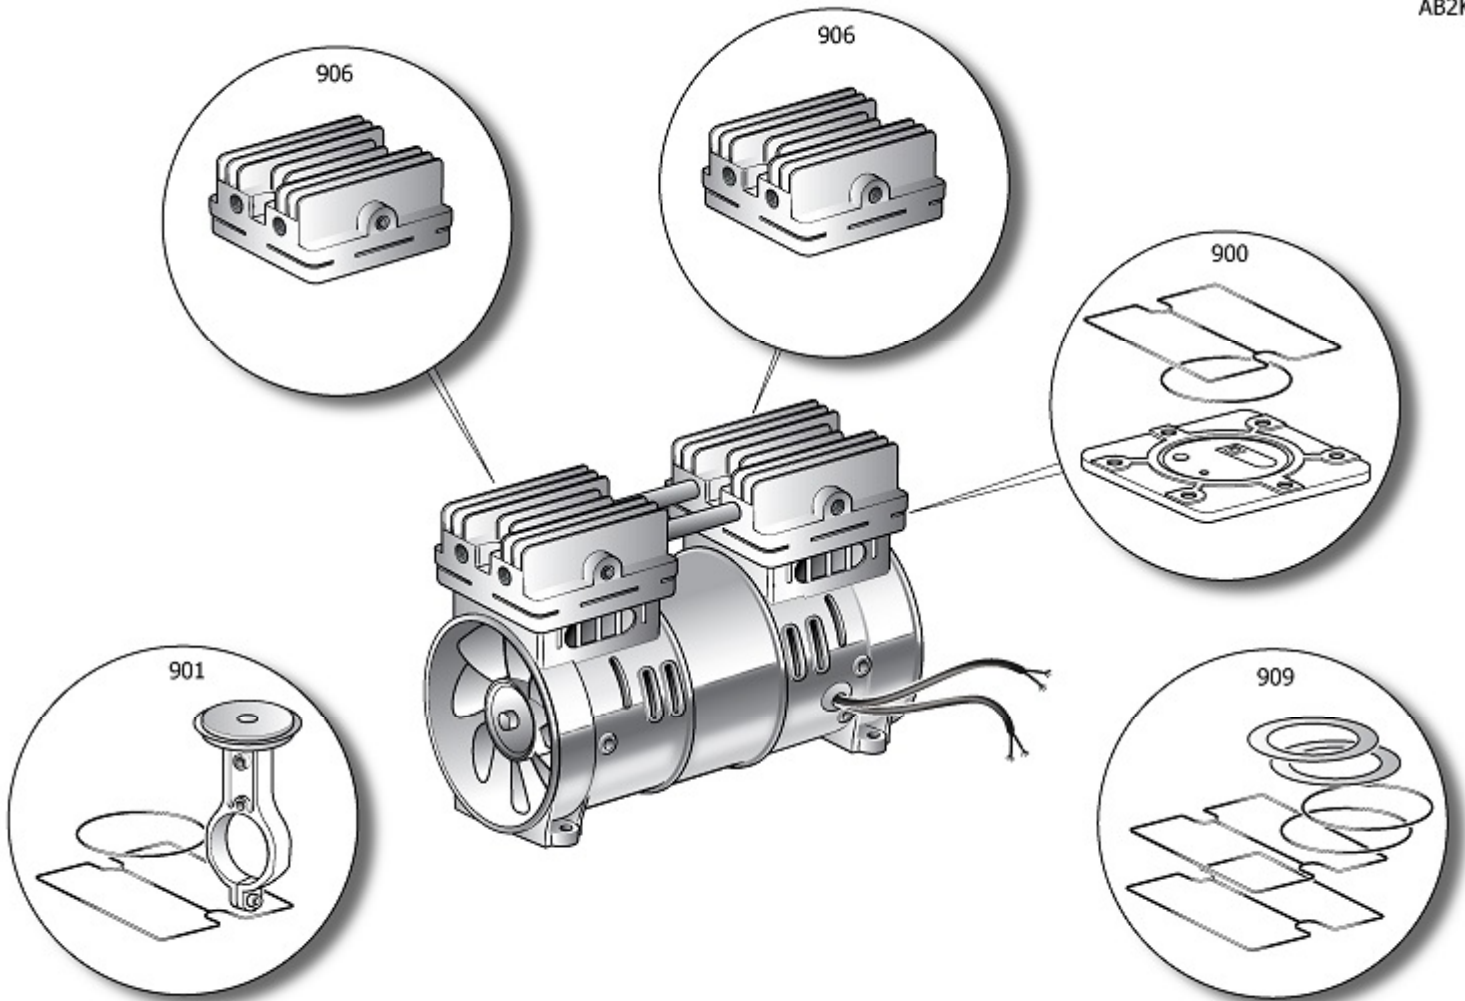

BB2BL

Pos	Component	MU	Multiplier
23	9430200 AIR FILTER ASSEMBLY	PZ	1,0
80	9430230 CONDENSER	PZ	1,0
107	9047078 CONDENSATE DRAIN COCK	PZ	1,0
110	9049190 RELIEF VALVE	PZ	1,0
131	9430208 COMPLETE PRESSURE SWITCH	PZ	1,0
132	9430209 POWER CABLE	PZ	1,0
133	9064806 SWITCH	PZ	1,0
200	9417746 BARE PUMP	PZ	1,0
300	9430210 WHEELS/FEET MOUNTING KIT	PZ	1,0
914	9430216 CONVEYOR KIT	PZ	1,0
989	9430217 MPK PRESS.RED.SILTEK/S RED	PZ	1,0
991	9430213 KIT SENDING PIPE	PZ	1,0
992	9430214 KIT NOT RETURN VALVE	PZ	1,0
998	9430215 MPK DAMPERS SILTEK+/S	PZ	1,0

AB2KT

PUMP OL110 4P 2

BARE PUMP

Pos	Component		MU	Multiplier
900	9434A37	MPK VALVE PLATE OL110 (Q2)	PZ	1,0
901	9434B36	MPK CONROD ASS.LY OL110 (Q2)	PZ	1,0
906	9430220	MPC HEAD LF SILTEK+/S	PZ	1,0
906	9430222	MPC HEAD RG SILTEK+/S	PZ	1,0
909	9434F37	MPK GASKETS+SEALS OL110 (Q2)	PZ	1,0