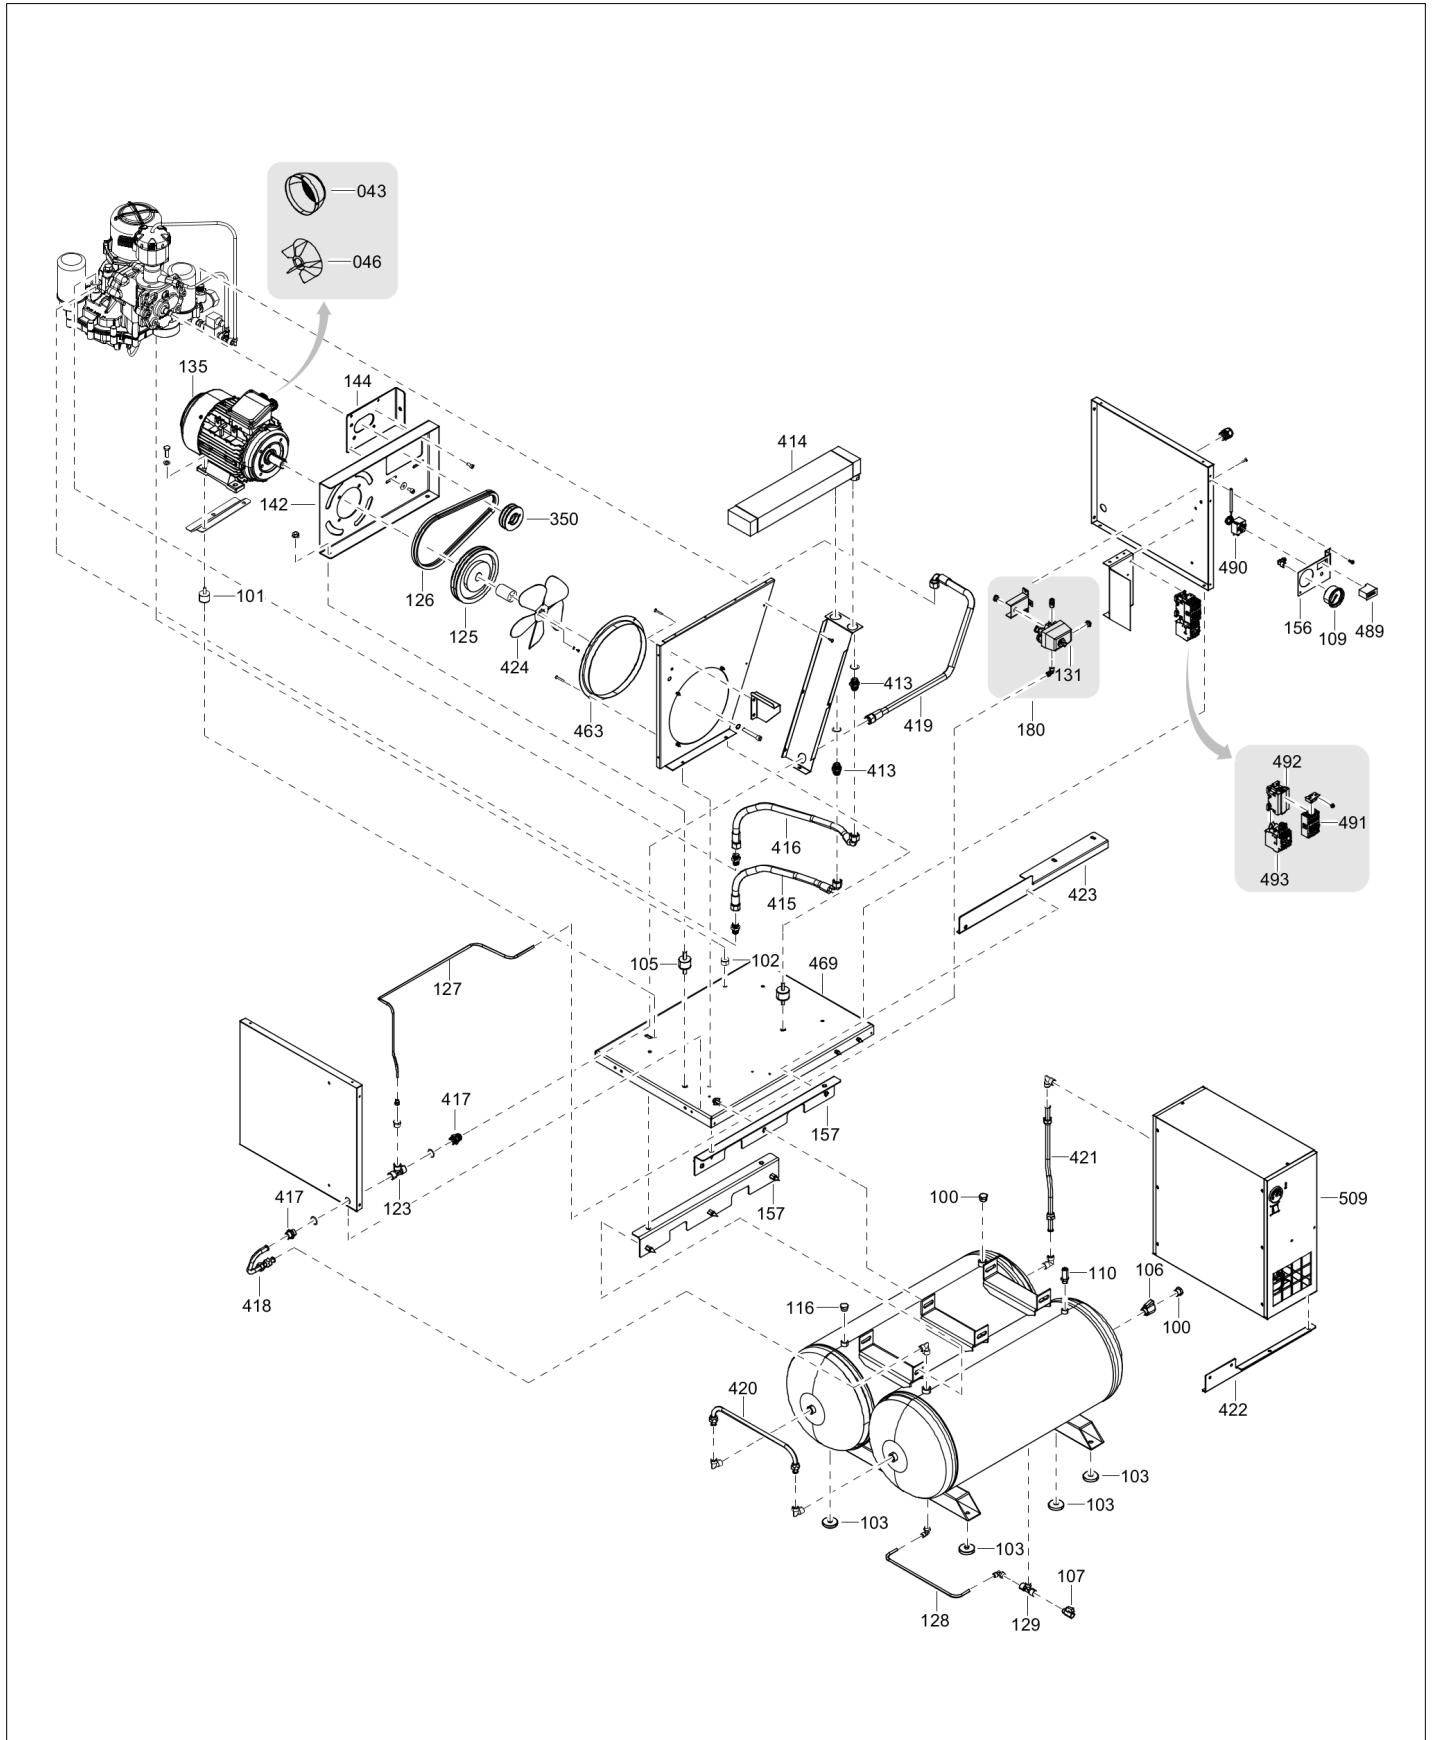

Compressor package 4116001102_00 Compressor package

Item	Part No.	Name	Qty	Uom
043	2236116897	Fan cover	1	EA
046	2236116895	Fan	1	EA
100	1127090003	Plug receiver	2	EA
101	1127360454	Antivibration pad	1	EA
102	1127360402	Damper	1	EA
103	1127360040	Rubber foot	4	EA
105	1127360440	Damper	2	EA
106	6210720200	Ball valve	1	EA
107	6210717800	Drain tap	1	EA
109	1127110103	Pressure guage	1	EA
110	1127190209	Safety valve	1	EA
116	1127090008	Plug	1	EA
123	1126000026	Tee fitting	1	EA
125	1127400110	Pulley	1	EA
126	1127370150	Belt	2	EA
127	1127230001	Unloader pipe aluminium	AR	EA
128	1127230008	Rilsan tube	AR	EA
129	1126000025	Tee fitting	1	EA
131	1127250002	Pressure switch	1	EA
135	1127380812	Motor	1	EA
142	1127510162	Beltguard	1	EA
144	1127510150	Belt guard support	1	EA
156	1127510189	Instrument support	1	EA
157	1125160493	Support	2	EA
180	1124050440	Pressure switch kit	1	EA
350	2204220443	Pulley	1	EA
413	1127080131	Nipple	2	EA
414	1091631933	Cooler	1	EA
415	1127230991	Hose	1	EA
416	1127231064	Pipe	1	EA
417	1127080126	Nipple	2	EA