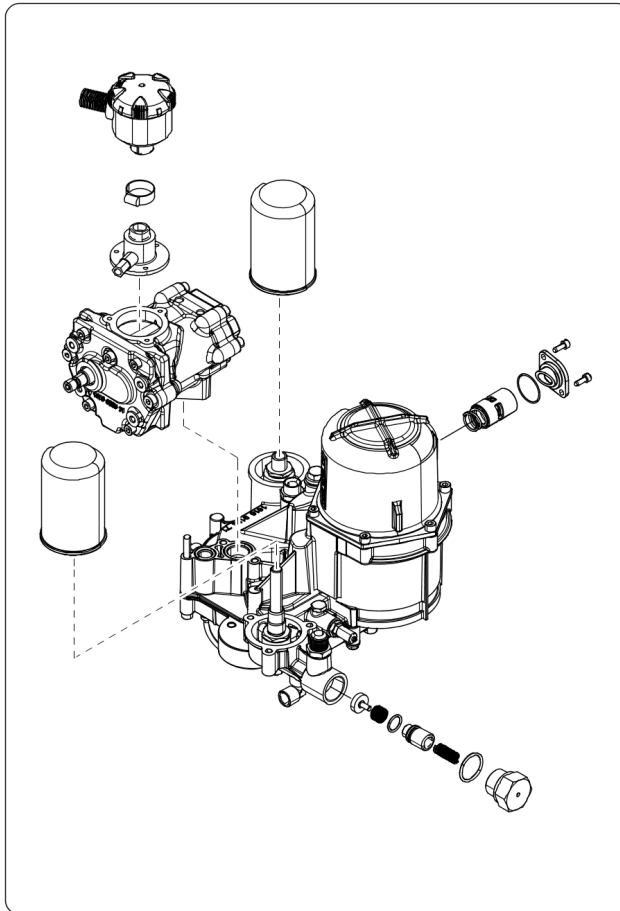

Screw Compressors

Parts List
LS 8 90+90 D 10 400/50 CE

FIAC

Screw Compressors

LS 8 90+90 D 10 400/50 CE

Parts List

Edition: 1

- Copyright,
Any unauthorized use or copying of the contents or any part thereof is prohibited. This applies in particular to trademarks, model denominations, part numbers and drawings.
- Use only authorized parts. Any damage or malfunction caused by the use of unauthorized parts is not covered by Warranty or Product Liability.

Canopy

1127150160_00 Canopy 5-1

Item	Part No.	Name	Qty	Uom
301	2901370003	Kit A 2000H/1Y maintenance	1	EA
302A	2901370004	Kit B 4-6HP, 4000H/2Y maintenance	1	EA
302B	2901370010	Kit B 8-10HP, 4000H/2Y maintenance	1	EA
304	2901370011	Kit C 6000H/3Y maintenance	1	EA