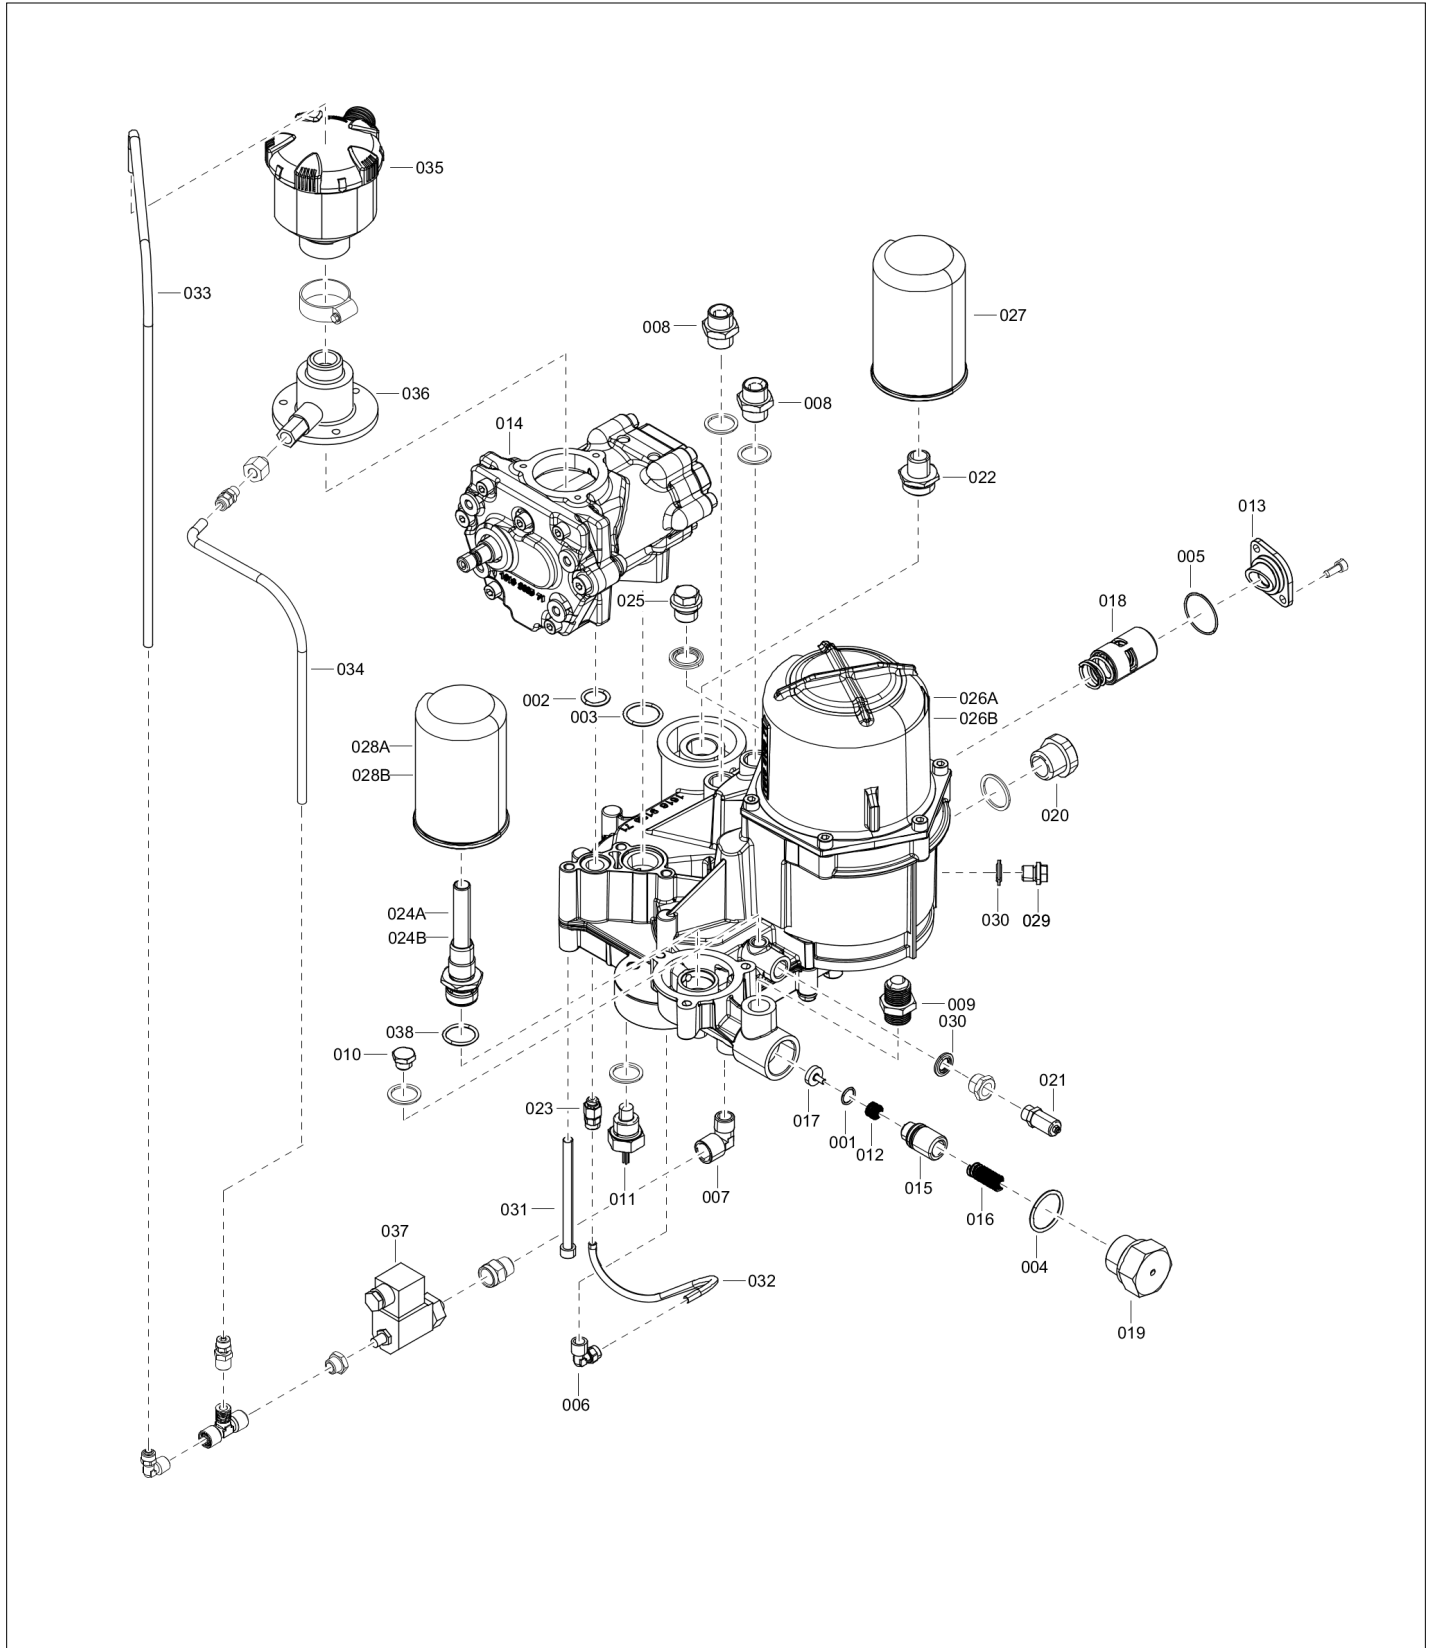

Integrated block 1609504232_00 Integrated Block

Item	Part No.	Name	Qty	Uom
001	0663210540	O-ring	1	EA
002	0663210673	O-ring	1	EA
003	0663210264	O-ring	1	EA
004	0663313000	O-ring	1	EA
005	0663713200	O-ring	1	EA
006	1127080056	Elbow	1	EA
007	1127080087	Elbow	1	EA
008	1127080126	Nipple	2	EA
009	1127080131	Nipple	1	EA
010	1127090009	Plug	1	EA
011	1127480800	Temp.-LS Probe capsule	1	EA
012	1513006400	Spring	1	EA
013	1614611800	Thermostatic valve cover	1	EA
014	1616903480	Screw element	1	EA
015	1622655800	Piston	1	EA
016	1622655900	Spring	1	EA
017	1622656903	Valve	1	EA
018	1622706405	Thermostatic valve	1	EA
019	1629007216	Housing	1	EA
020	2200759910	Plug	1	EA
021	2202721501	Safety valve	1	EA
022	2202928703	Nipple	1	EA
023	2204154601	Check valve	1	EA
024A	2204213824	Nipple OSE (For 4-6 HP)	1	EA
024B	2204213822	Nipple OSE (For 8-10 HP)	1	EA
025	2204220406	Plug	1	EA
026A	9824179600	Integrated block (For 4-8 HP)	1	EA
026B	9824180800	Integrated block (For 10 HP)	1	EA
027	6211472650	Oil filter	1	EA
028A	6221372650	Air- Oil separator (For 4-6 HP)	1	EA
028B	6221372850	Air- Oil separator (For 8-10 HP)	1	EA