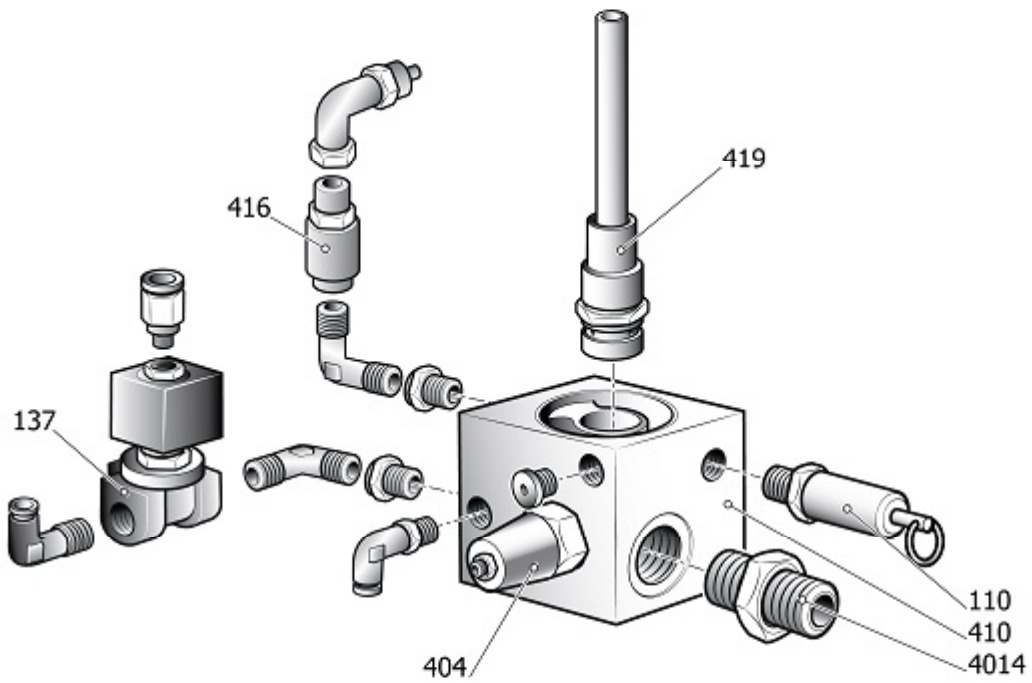

Pos	Component	MU	Multiplier
110	#047211000 RELIEF VALVE	PZ	1,0
124	#011000158 STRAIGHT FITTING M5 X PIPE D6	PZ	1,0
137	#008195010 SOLENOID VALVE	PZ	1,0
164	#011000180 ELBOW MM R1/8	PZ	1,0
164	#011747100 RACC.AUTOM.GIR.LM1/8XØ6 VIT150	PZ	1,0
404	#347149010 MIN. PRESSURE VALVE	PZ	1,0
410	#347107004 AIR-OIL SEPARATOR BLOCK	PZ	1,0
416	#012096000 OIL LIGHT	PZ	1,0
419	#011376000 AIR-OIL SEPARATOR NIPPLE	PZ	1,0
420	#010123000 O RING 2093 VITON	PZ	1,0
420	#010124000 O RING 2087 VITON	PZ	1,0
4014	#011000416 RACC.ADT.MM 3/4" OR-BSP	PZ	1,0