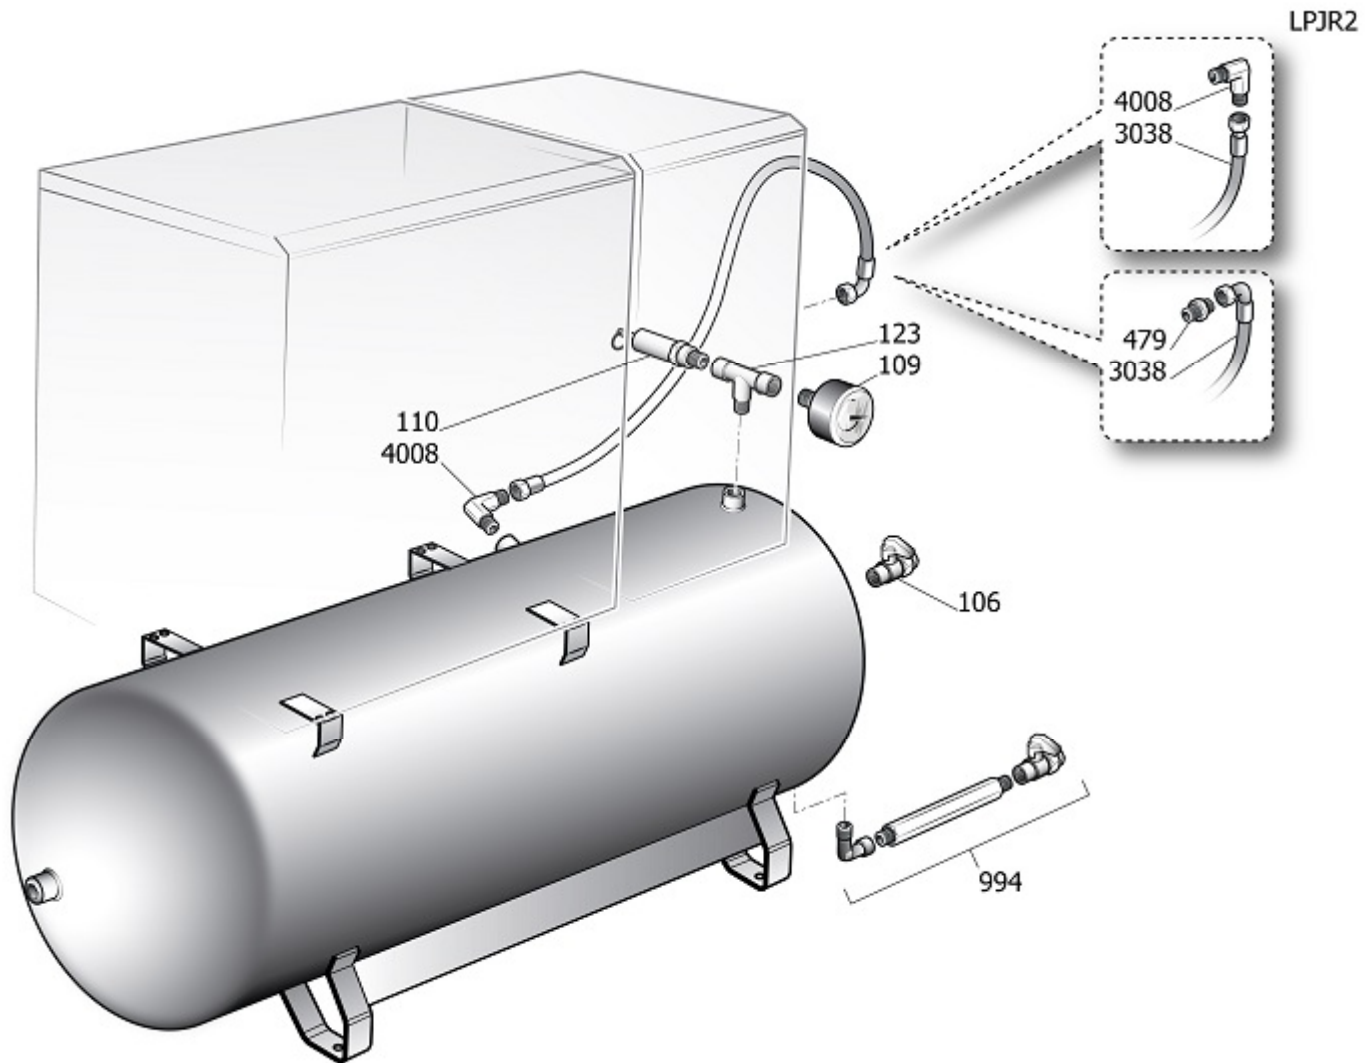

TANK COMPONENT

TANK COMPONENT

Pos	Component	MU	Multiplier
106	#322031000	LINE COCK	PZ 1,0
109	9052802	PRESSURE GAUGE	PZ 1,0
110	9049164	RELIEF VALVE	PZ 1,0
123	4105975	JOINT T 3/8 MFF 011268000	PZ 1,0
479	#011000405	RACC.ADT.MM 1"X3/4" BSP	PZ 1,0
482	#160FG0023	TUBO FLEX 3/4" FD+F90 L1150	PZ 1,0
994	9421512	CONDENSATE DRAIN KIT	PZ 1,0
4008	#011000410	RACC.ADT.90\$MM 3/4"OR-BSP	PZ 1,0