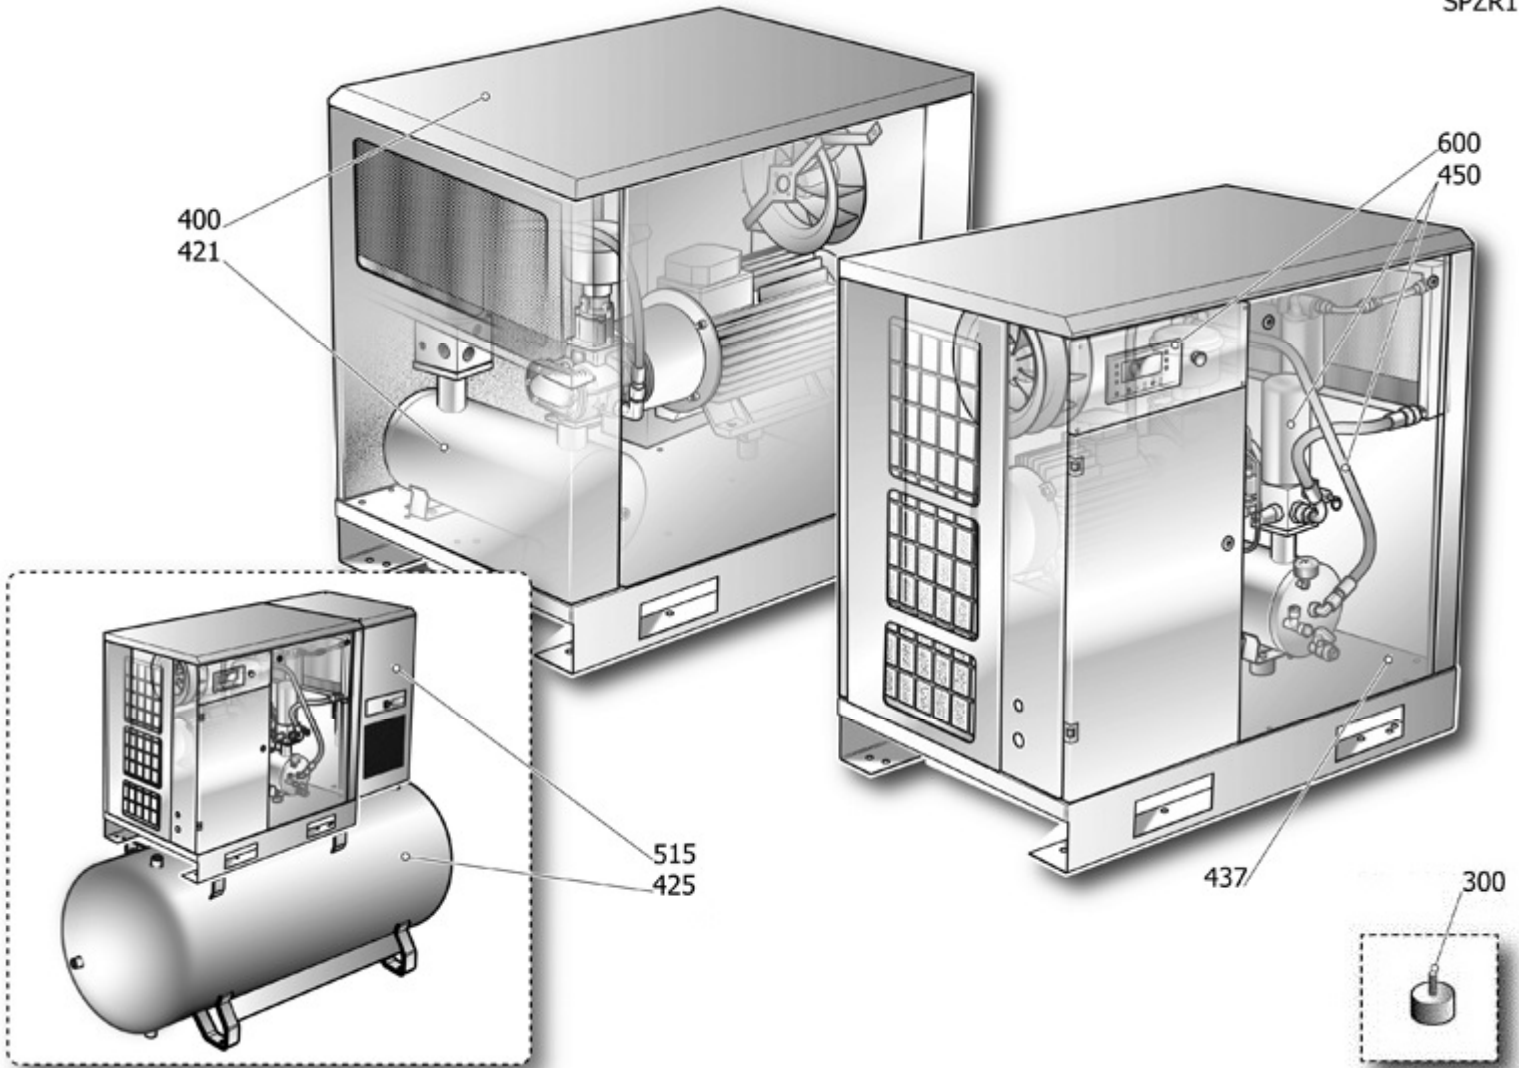

SPZR1

V83PJ92FNM801

K-MAX 1110-500F ES (IE3)

Pos	Component	MU	Multiplier
300	41K0174	WHEELS/FEET MOUNTING KIT	PZ 1,0
400	#460PV0015V44	COMPLETE HOUSING	PZ 1,0
421	#160PU0023V41	OIL SEPARATOR TANK	PZ 1,0
425		TANK COMPONENT	
436	#160PU0032V44	BASE PLATE	PZ 1,0
437	#260PU0112V60	FRONT DOOR	PZ 1,0
450		COMPRESSOR COMPONENT	
515	#048511000	DRYER	PZ 1,0
600	#460PU0155V44	ELECTRIC CABINET	PZ 1,0
1000		LONG LIFE KIT LIST	