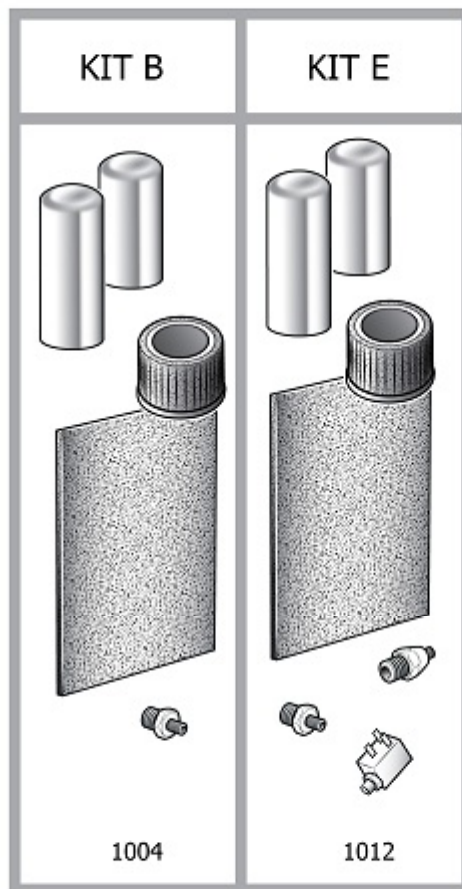

Pos	Component	MU	Multiplier
164	4100712	RACC.1104/4 CALZ.L1/4X6	PZ 1,0
441	#020076000	PANEL LOCK	PZ 2,0
470	#020081000	HINGE	PZ 2,0
483	#008471000	THERMAL CUTOUT	PZ 1,0
601	#008333000	TEMP. PROBE	PZ 1,0
602	#305420000SGL	CONTROLLER	PZ 1,0
603	#160PU0128V44	ELECTRIC COMPT. DOOR	PZ 1,0
608	#160PU0129V44	ELECTRIC COMPARTMENT	PZ 1,0
609	#005592000	TRANSFORMER	PZ 1,0
610	#005468000	PHASE SEQUENCE RELAY	PZ 1,0
613	#005301000	FUSE 6,3X32 4A CERAMICO GF	PZ 2,0
613	#005429000	FUSE 6,3X32 1A	PZ 2,0
613	#005630000	FUSIBILE 6,3X32 2A CERAMICO GF	PZ 6,0
615	#005635000	CONTATTORE 3RT2015-1AB01 SIEME	PZ 1,0
615	#005643000	CONTATTORE 3RT2018-1AB02 SIEME	PZ 2,0
615	#005644000	CONTATTORE 3RT2018-1AB01 SIEME	PZ 1,0
620	#008167010	TRANSDUCER	PZ 1,0
662	#160PV0010V44	CONTROL.FRAME ETIV	PZ 1,0

LLK05