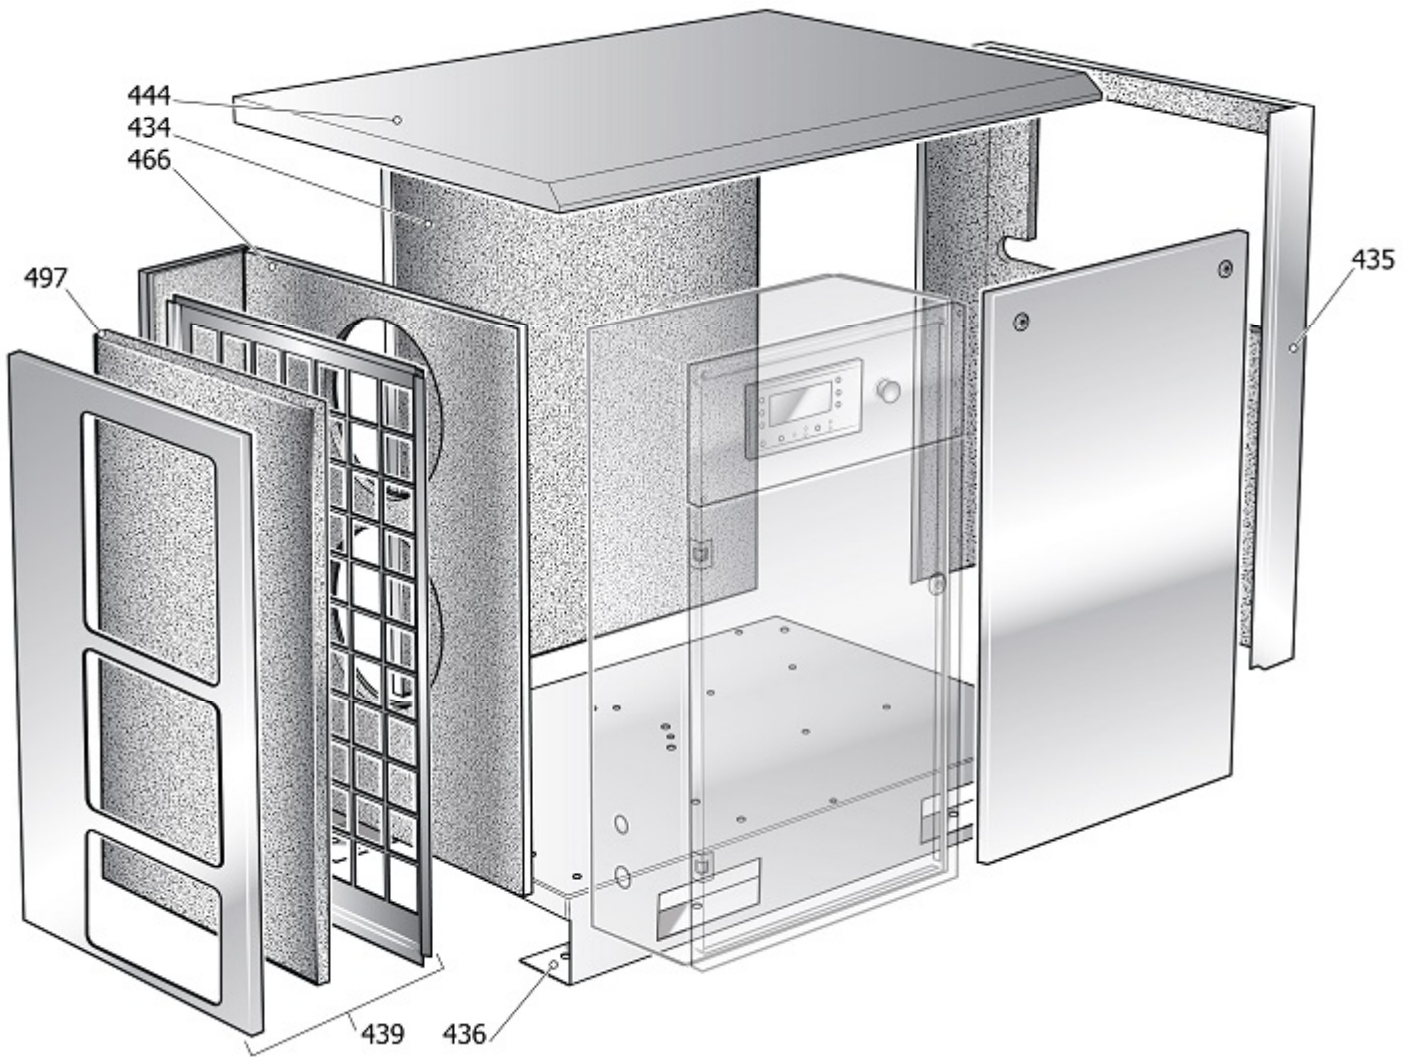

MPZR1

[460PV0015V44

COMPLETE HOUSING

Pos	Component		MU	Multiplier
434	#260PU0011V44	REAR PANEL	PZ	1,0
435	#260PU0031V44	RH REAR PANEL	PZ	1,0
439	#260PV0017V44	LH REAR PANEL	PZ	1,0
444	#260PV0018V44	UPPER PANEL	PZ	1,0
466	#260PV0016V44	CENTRAL PANEL	PZ	1,0
497	#160AC0014	PREFILTER	PZ	1,0