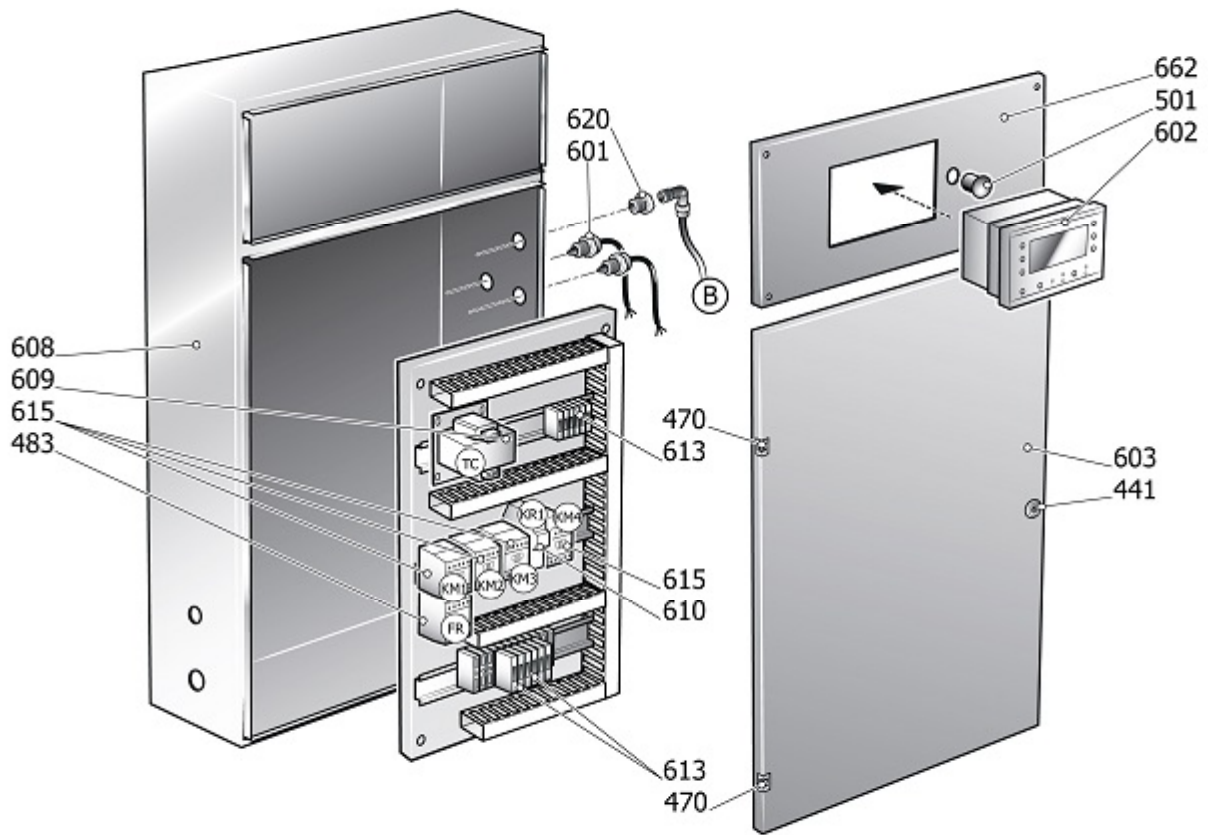

EPZR1

Pos	Component	MU	Multiplier
164	4100712	RACC.1104/4 CALZ.L1/4X6	PZ 1,0
441	#020076000	PANEL LOCK	PZ 2,0
470	#020081000	HINGE	PZ 2,0
483	#008471000	THERMAL CUTOUT	PZ 1,0
601	#008333000	TEMP. PROBE	PZ 1,0
602	#305420000SGL	CONTROLLER	PZ 1,0
603	#160PU0128V44	ELECTRIC COMPT. DOOR	PZ 1,0
608	#160PU0129V44	ELECTRIC COMPARTMENT	PZ 1,0
609	#005592000	TRANSFORMER	PZ 1,0
610	#005468000	PHASE SEQUENCE RELAY	PZ 1,0
613	#005301000	FUSE 6,3X32 4A CERAMICO GF	PZ 2,0
613	#005429000	FUSE 6,3X32 1A	PZ 2,0
613	#005630000	FUSIBILE 6,3X32 2A CERAMICO GF	PZ 6,0
615	#005635000	CONTATTORE 3RT2015-1AB01 SIEME	PZ 1,0
615	#005643000	CONTATTORE 3RT2018-1AB02 SIEME	PZ 2,0
615	#005644000	CONTATTORE 3RT2018-1AB01 SIEME	PZ 1,0
620	#008167010	TRANSDUCER	PZ 1,0
662	#160PV0010V44	CONTROL.FRAME ETIV	PZ 1,0