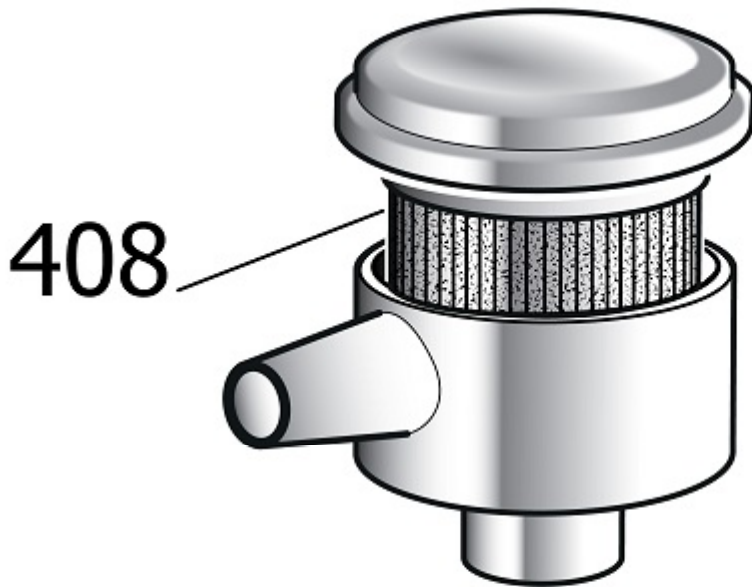

LPZR1

Pos	Component	MU	Multiplier
23	#317090000	AIR FILTER ASSEMBLY	PZ 1,0
32	9411267	OIL LIGHT	PZ 1,0
107	#322055100	CONDENSATE DRAIN COCK	PZ 1,0
109	#330060100	PRESSURE GAUGE	PZ 1,0
123	#011353002	FITTING T MFF 1/2"	PZ 1,0
127	#046018000	HOSE 6X4 PA12 BLU	MT 1,3
127	9270046	RILSAN PIPE 4/6 BLK IT PA12_LC	MT 0,4
135	#540M072622E3	MOTOR	PZ 1,0
164	#011000175	FITTING 90\$ M5XRILSAN 4X6 AUTO	PZ 1,0
164	#011747100	RACC.AUTOM.GIR.LM1/8XØ6 VIT150	PZ 1,0
164	4101290	L-SHAPED COUPLING MF G3/8"	PZ 1,0
165	#020027100	ANTIVIBR.D40 H30 2C.M8X23 60SH	PZ 4,0
401	#5304000461	AIR END	PZ 1,0
402	#319260060	INTAKE REGULATOR	PZ 1,0
406	9054201	OIL FILTER	PZ 1,0
413	#048512000	AIR-OIL RADIATOR	PZ 1,0
417	#012023000	OIL PLUG	PZ 1,0
420	#010054000	O RING 4187 VITON	PZ 1,0
420	#010090000	O RING 4250 VITON	PZ 1,0
424	#024118015	ELECTRIC FAN	PZ 1,0
453	#460FG0150	ASS.BLOC.SEP+MPV KMAX11-1510	PZ 1,0
460	#160JL0111	OIL FILTER HEAD	PZ 1,0
467	#025010015	BOCCAGLIO TIPO 280@ ERP15	PZ 1,0
469	#160PU0108V44	MOTOR PLATE	PZ 1,0
472	#048287000	SEPARATOR FILTER	PZ 1,0
486	#011999006	PLUG	PZ 1,0
511	#160PU0118V44	STAFFA SUP.VENT.RAD.D280 7016B	PZ 1,0
3013	#151JO0019	OIL TUBE RADIATOR-SCREW MICRO	PZ 2,0
3017	#160JL0038	AIR TUBE MPV-RAD. BSCEVO	PZ 1,0
4000	#011000415	RACC.ADT.MM 1/2"X3/4" BSP	PZ 2,0
4002	#011494000	RACC.ADT.90\$FF 1/2" CURVA	PZ 1,0
4003	#011000417	RACC.ADT.MM 1/2" OR-BSP	PZ 1,0
4006	#011000411	RACC.ADT.90\$MM 1/2"OR-BSP	PZ 3,0
4014	#011000416	RACC.ADT.MM 3/4" OR-BSP	PZ 1,0