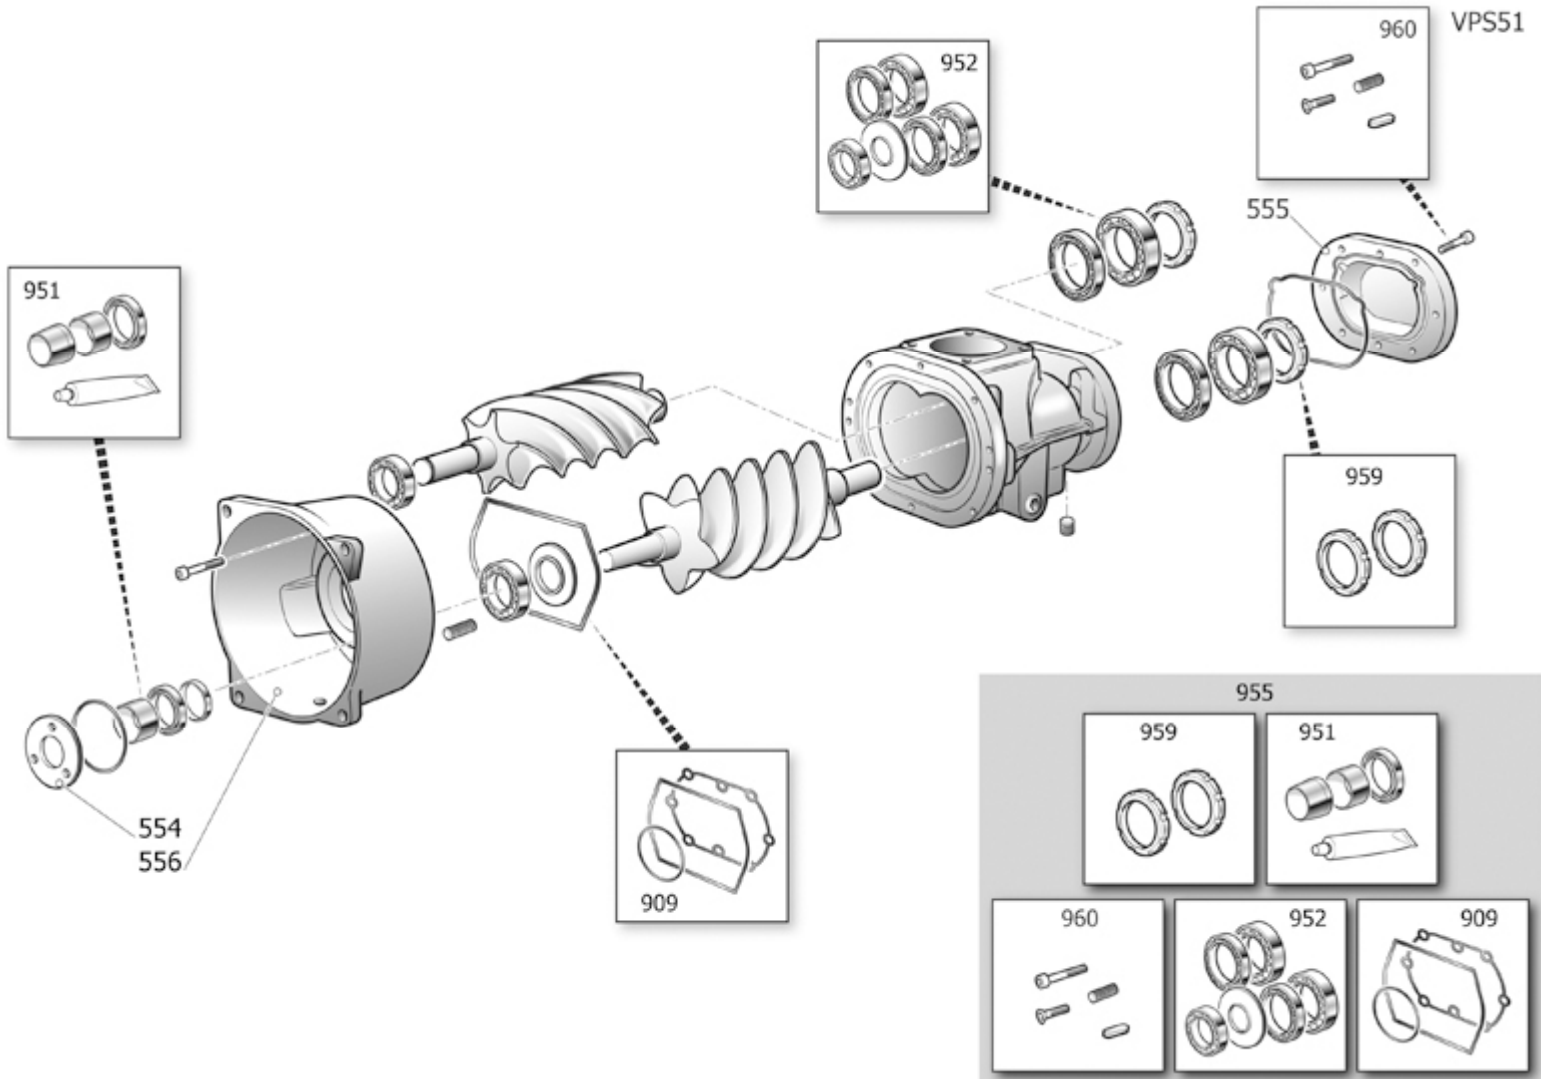

[5304000461

AIR END

Pos	Component		MU	Multiplier
554	#130400013	SEAL SUPPORT	PZ	1,0
555	#130400003	REAR COVER	PZ	1,0
556	#130400100	BELL/FRONT SUPPORT	PZ	1,0
955	#230400201	AIR END OVERHAUL KIT	PZ	1,0