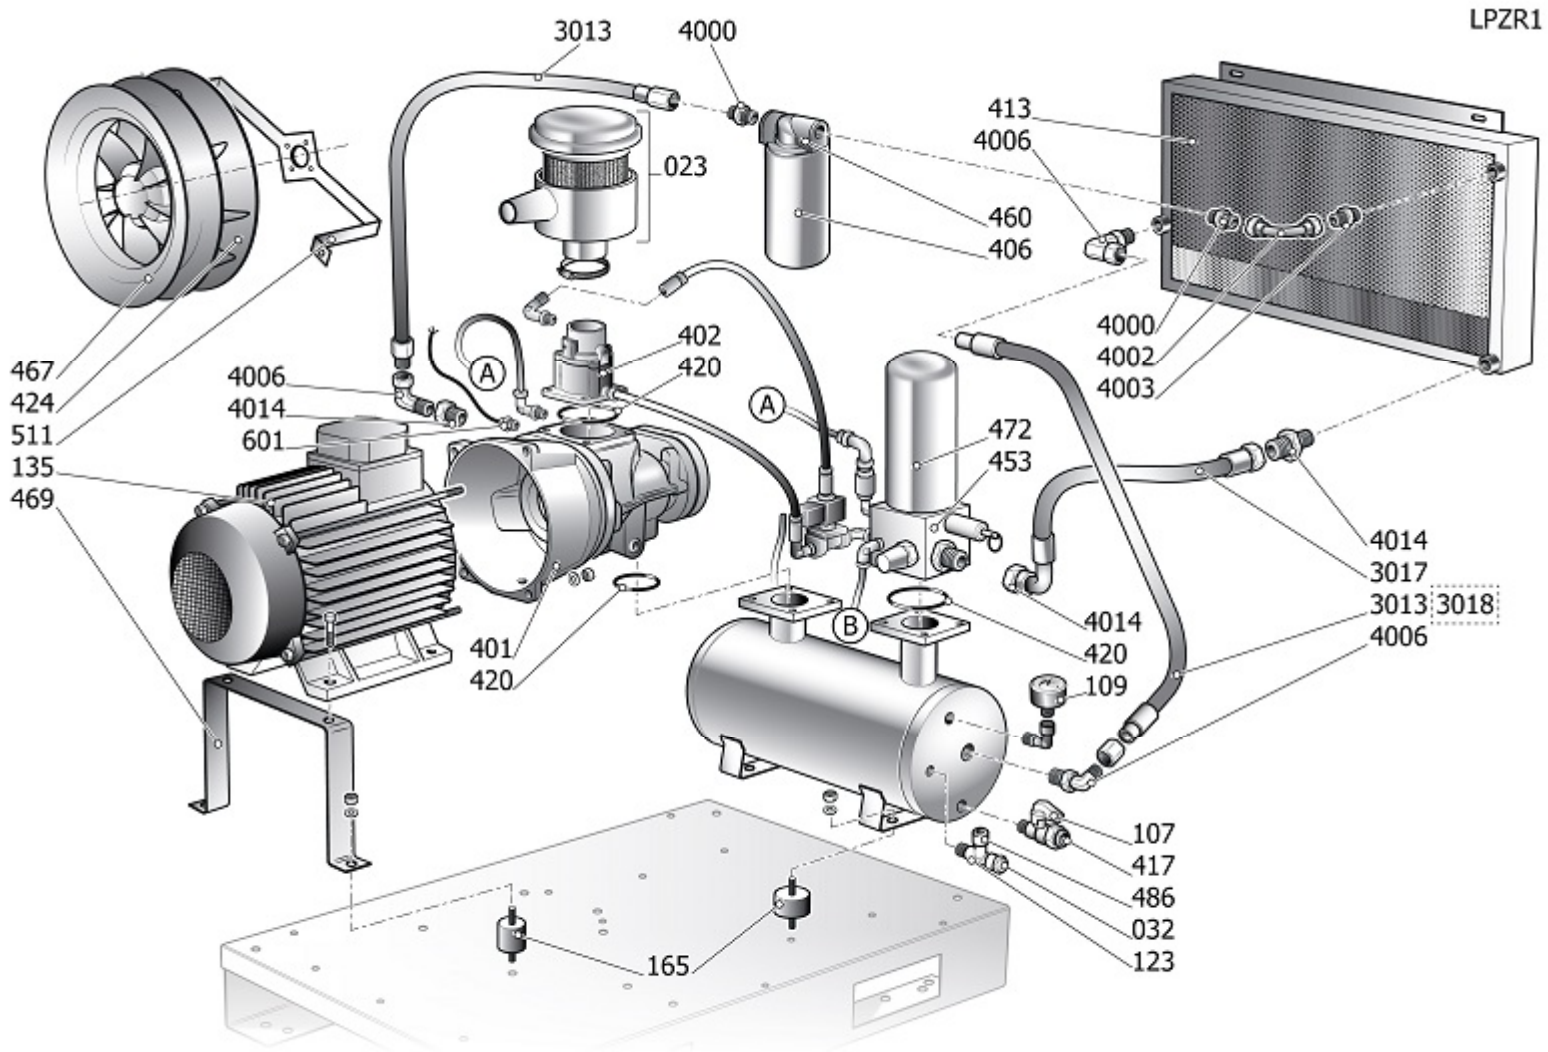

LPZR1

Pos	Component	MU	Multiplier
23	#317090000	AIR FILTER ASSEMBLY	PZ 1,0
32	9411267	OIL LIGHT	PZ 1,0
107	#322055100	CONDENSATE DRAIN COCK	PZ 1,0
109	#330060100	PRESSURE GAUGE	PZ 1,0
123	#011353002	FITTING T MFF 1/2"	PZ 1,0
127	#046018000	HOSE 6X4 PA12 BLU	MT 1,3
127	9270046	RILSAN PIPE 4/6 BLK IT PA12_LC	MT 0,4
135	#540M072622E3	MOTOR	PZ 1,0
164	#011000175	FITTING 90\$ M5XRILSAN 4X6 AUTO	PZ 1,0
164	#011747100	RACC.AUTOM.GIR.LM1/8XØ6 VIT150	PZ 1,0
164	4101290	L-SHAPED COUPLING MF G3/8"	PZ 1,0
165	#020027100	ANTIVIBR.D40 H30 2C.M8X23 60SH	PZ 4,0
401	#5304000461	AIR END	PZ 1,0
402	#319260060	INTAKE REGULATOR	PZ 1,0
406	9054201	OIL FILTER	PZ 1,0
413	#048512000	AIR-OIL RADIATOR	PZ 1,0
417	#012023000	OIL PLUG	PZ 1,0
420	#010054000	O RING 4187 VITON	PZ 1,0
420	#010090000	O RING 4250 VITON	PZ 1,0
424	#024118015	ELECTRIC FAN	PZ 1,0
453	#460FG0150	ASS.BLOC.SEP+MPV KMAX11-1510	PZ 1,0
460	#160JL0111	OIL FILTER HEAD	PZ 1,0
467	#025010015	BOCCAGLIO TIPO 280@ ERP15	PZ 1,0
469	#160PU0108V44	MOTOR PLATE	PZ 1,0
472	#048287000	SEPARATOR FILTER	PZ 1,0
486	#011999006	PLUG	PZ 1,0
511	#160PU0118V44	STAFFA SUP.VENT.RAD.D280 7016B	PZ 1,0
3013	#151JO0019	OIL TUBE RADIATOR-SCREW MICRO	PZ 2,0
3017	#160JL0038	AIR TUBE MPV-RAD. BSCEVO	PZ 1,0
4000	#011000415	RACC.ADT.MM 1/2"X3/4" BSP	PZ 2,0
4002	#011494000	RACC.ADT.90\$FF 1/2" CURVA	PZ 1,0
4003	#011000417	RACC.ADT.MM 1/2" OR-BSP	PZ 1,0
4006	#011000411	RACC.ADT.90\$MM 1/2"OR-BSP	PZ 3,0
4014	#011000416	RACC.ADT.MM 3/4" OR-BSP	PZ 1,0