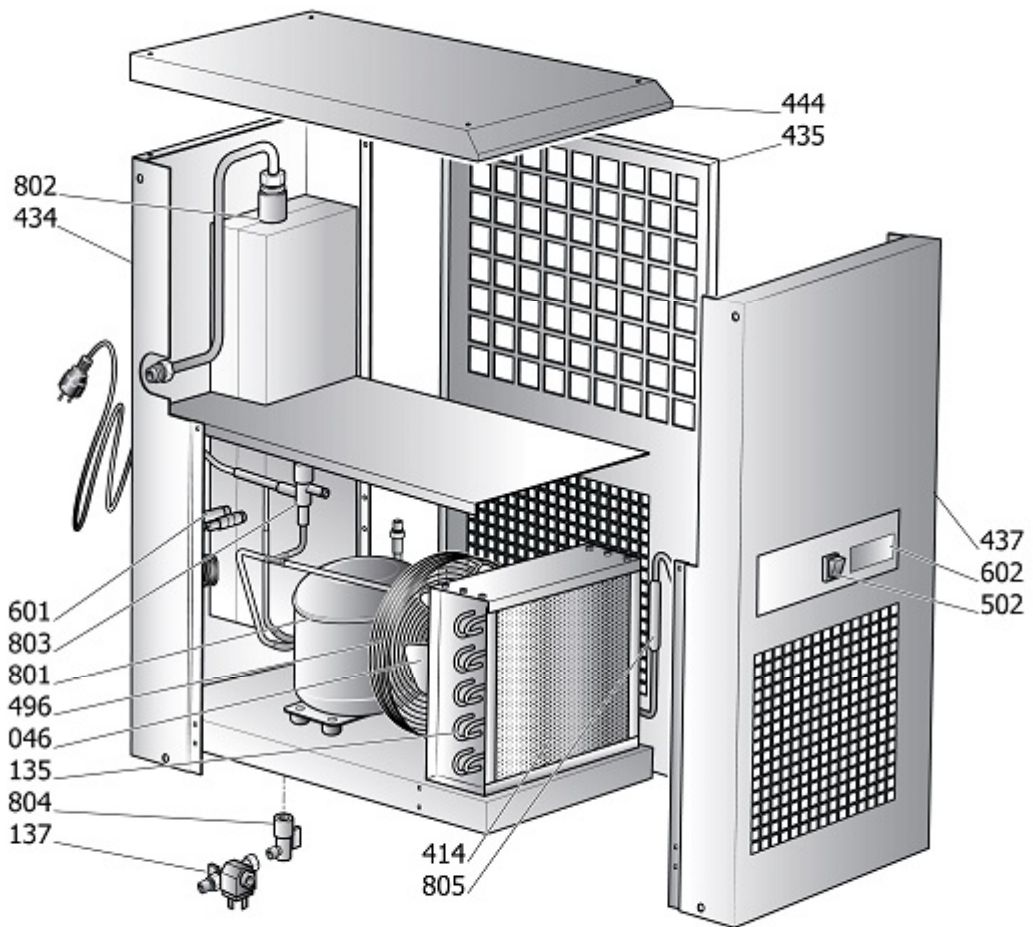

[048511000

DRYER

Pos	Component	MU	Multiplier
46	#048431027 FAN	PZ	1,0
135	#048431010 MOTOR	PZ	1,0
137	#048500014 SOLENOID VALVE	PZ	1,0
414	#048431009 AIR RADIATOR	PZ	1,0
434	#048511003V44 REAR PANEL	PZ	1,0
435	#048511004V44 RH REAR PANEL	PZ	1,0
437	#048511002V44 FRONT DOOR	PZ	1,0
444	#048511005V44 UPPER PANEL	PZ	1,0
496	#048431012 FAN GRILLE	PZ	1,0
502	#048431013 SWITCH/SELECTOR	PZ	1,0
601	#048431026 TEMP. PROBE	PZ	1,0
602	#048501015 CONTROLLER	PZ	1,0
801	#048431008 COMPRESSOR FOR DRYER	PZ	1,0
802	#048501011 ALU-DRY MODULE	PZ	1,0
803	#048500026 PILOT VALVE	PZ	1,0
804	#048501002 SERVICE VALVE	PZ	1,0
805	#048501001 DEHYDRATING FILTER	PZ	1,0