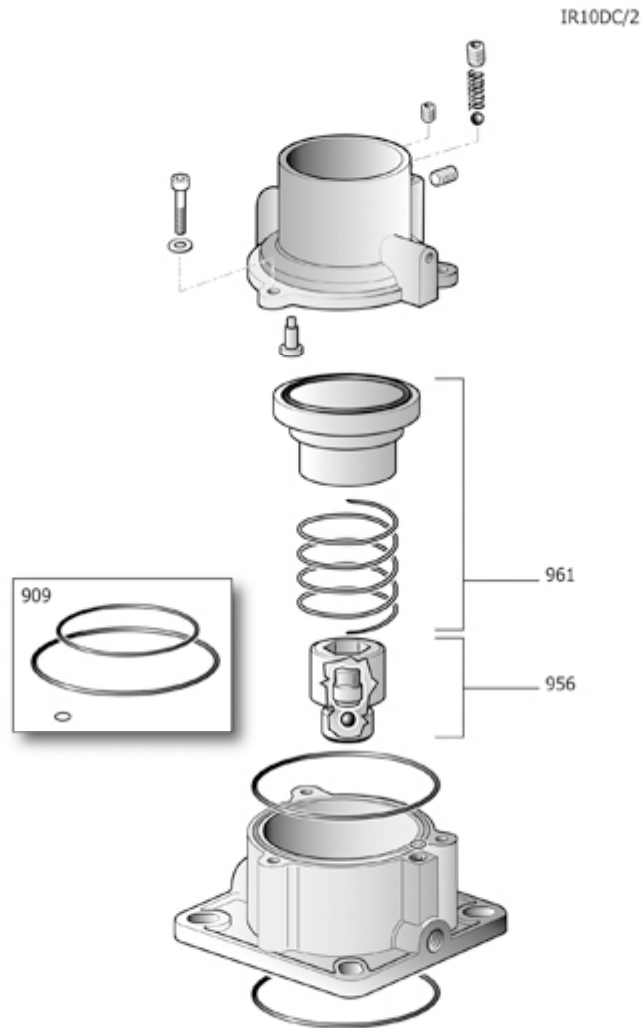

LPZR1

Pos	Component	MU	Multiplier
23	#317090000	AIR FILTER ASSEMBLY	PZ 1,0
32	9411267	OIL LIGHT	PZ 1,0
107	#322055100	CONDENSATE DRAIN COCK	PZ 1,0
109	#330060100	PRESSURE GAUGE	PZ 1,0
123	#011353002	FITTING T MFF 1/2"	PZ 1,0
127	#046018000	HOSE 6X4 PA12 BLU	MT 1,3
127	9270046	RILSAN PIPE 4/6 BLK IT PA12_LC	MT 0,4
135	#540M072622E3	MOTOR	PZ 1,0
164	#011000175	FITTING 90\$ M5XRILSAN 4X6 AUTO	PZ 1,0
164	#011747100	RACC.AUTOM.GIR.LM1/8XØ6 VIT150	PZ 1,0
164	4101290	L-SHAPED COUPLING MF G3/8"	PZ 1,0
165	#020027100	ANTIVIBR.D40 H30 2C.M8X23 60SH	PZ 4,0
401	#5304000461	AIR END	PZ 1,0
402	#319260060	INTAKE REGULATOR	PZ 1,0
406	9054201	OIL FILTER	PZ 1,0
413	#048512000	AIR-OIL RADIATOR	PZ 1,0
417	#012023000	OIL PLUG	PZ 1,0
420	#010054000	O RING 4187 VITON	PZ 1,0
420	#010090000	O RING 4250 VITON	PZ 1,0
424	#024118015	ELECTRIC FAN	PZ 1,0
453	#460FG0150	ASS.BLOC.SEP+MPV KMAX11-1510	PZ 1,0
460	#160JL0111	OIL FILTER HEAD	PZ 1,0
467	#025010015	BOCCAGLIO TIPO 280@ ERP15	PZ 1,0
469	#160PU0108V44	MOTOR PLATE	PZ 1,0
472	#048287000	SEPARATOR FILTER	PZ 1,0
486	#011999006	PLUG	PZ 1,0
511	#160PU0118V44	STAFFA SUP.VENT.RAD.D280 7016B	PZ 1,0
3013	#151JO0019	OIL TUBE RADIATOR-SCREW MICRO	PZ 2,0
3017	#160JL0038	AIR TUBE MPV-RAD. BSCEVO	PZ 1,0
4000	#011000415	RACC.ADT.MM 1/2"X3/4" BSP	PZ 2,0
4002	#011494000	RACC.ADT.90\$FF 1/2" CURVA	PZ 1,0
4003	#011000417	RACC.ADT.MM 1/2" OR-BSP	PZ 1,0
4006	#011000411	RACC.ADT.90\$MM 1/2"OR-BSP	PZ 3,0
4014	#011000416	RACC.ADT.MM 3/4" OR-BSP	PZ 1,0

955

[230400201

AIR END OVERHAUL KIT

Pos	Component		MU	Multiplier
909	#230400250	KIT GUARNIZ. FS50TF/TFC/TM/TMC	PZ	1,0
951	#230400241	SEAL KIT	PZ	1,0
952	#230400230	BEARING KIT	PZ	1,0
959	#230400210	RING NUT KIT	PZ	1,0
960	#230400220	BOLTS AND SCREWS KIT	PZ	1,0

[319260060

INTAKE REGULATOR

Pos	Component	MU	Multiplier
700	#199260001 AIR INTAKE VALVE	PZ	1,0
703	#199260002 FLANGE AIR FILTER IR20DC D50	PZ	1,0
957	#260260050 INTAKE VALVE KIT	PZ	1,0

[260260050

INTAKE VALVE KIT