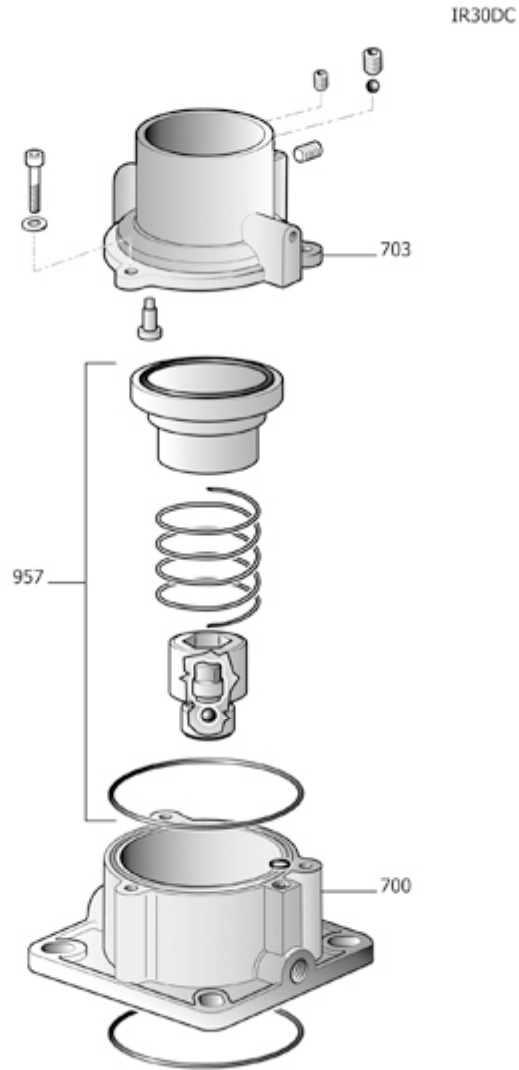

955

[230400201

AIR END OVERHAUL KIT

Pos	Component		MU	Multiplier
909	#230400250	KIT GUARNIZ. FS50TF/TFC/TM/TMC	PZ	1,0
951	#230400241	SEAL KIT	PZ	1,0
952	#230400230	BEARING KIT	PZ	1,0
959	#230400210	RING NUT KIT	PZ	1,0
960	#230400220	BOLTS AND SCREWS KIT	PZ	1,0

[319260060

INTAKE REGULATOR

Pos	Component	MU	Multiplier
700	#199260001 AIR INTAKE VALVE	PZ	1,0
703	#199260002 FLANGE AIR FILTER IR20DC D50	PZ	1,0
957	#260260050 INTAKE VALVE KIT	PZ	1,0

[260260050

INTAKE VALVE KIT

Pos	Component		MU	Multiplier
909	#260261000	KIT GUARNIZ.IR10DC/IR30/IR30DC	PZ	1,0
956	#260264011	KIT ASTA GUIDA IR30+UNIDIREZ.	PZ	1,0
961	#299243050	KIT SOST.OTTURATORE/MOLLA IR20	PZ	1,0

Pos	Component	MU	Multiplier
110	#047211000 RELIEF VALVE	PZ	1,0
124	#011000158 STRAIGHT FITTING M5 X PIPE D6	PZ	1,0
137	#008195010 SOLENOID VALVE	PZ	1,0
164	#011000180 ELBOW MM R1/8	PZ	1,0
164	#011747100 RACC.AUTOM.GIR.LM1/8XØ6 VIT150	PZ	1,0
404	#347149010 MIN. PRESSURE VALVE	PZ	1,0
410	#347107004 AIR-OIL SEPARATOR BLOCK	PZ	1,0
416	#012096000 OIL LIGHT	PZ	1,0
419	#011376000 AIR-OIL SEPARATOR NIPPLE	PZ	1,0
420	#010123000 O RING 2093 VITON	PZ	1,0
420	#010124000 O RING 2087 VITON	PZ	1,0
4014	#011000416 RACC.ADT.MM 3/4" OR-BSP	PZ	1,0