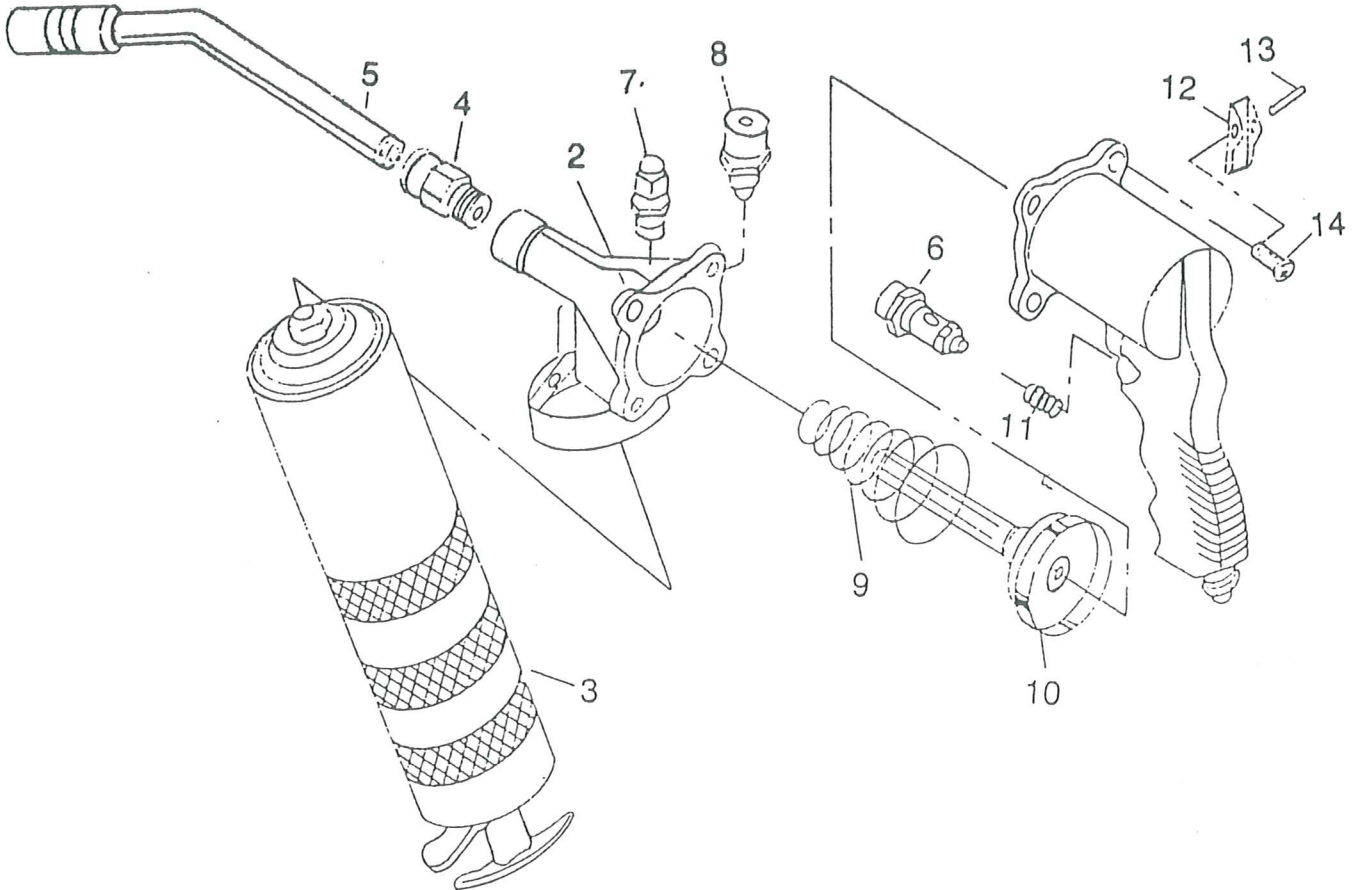

# AIR GREASE GUN

PARTS NO.	DESCRIPTION	Q'TY	PARTS NO.	DESCRIPTION	Q'TY
40001	HANDLE	1	40011	SPRING	1
40002	HOUSING	1	40012	TRIGGER	1
40003	RESERVOIR	1	40013	TRIGGER PIN	1
40004	HEXAGONAL COUPLER	1	40014	SCREW	4
40005	HEXAGONAL SPOUT	1			
40006	BUTTON	1			
40007	AIR VALVE	1			
40008	OIL INLET	1			
40009	SPRING	1			
40010	PISTON	1			