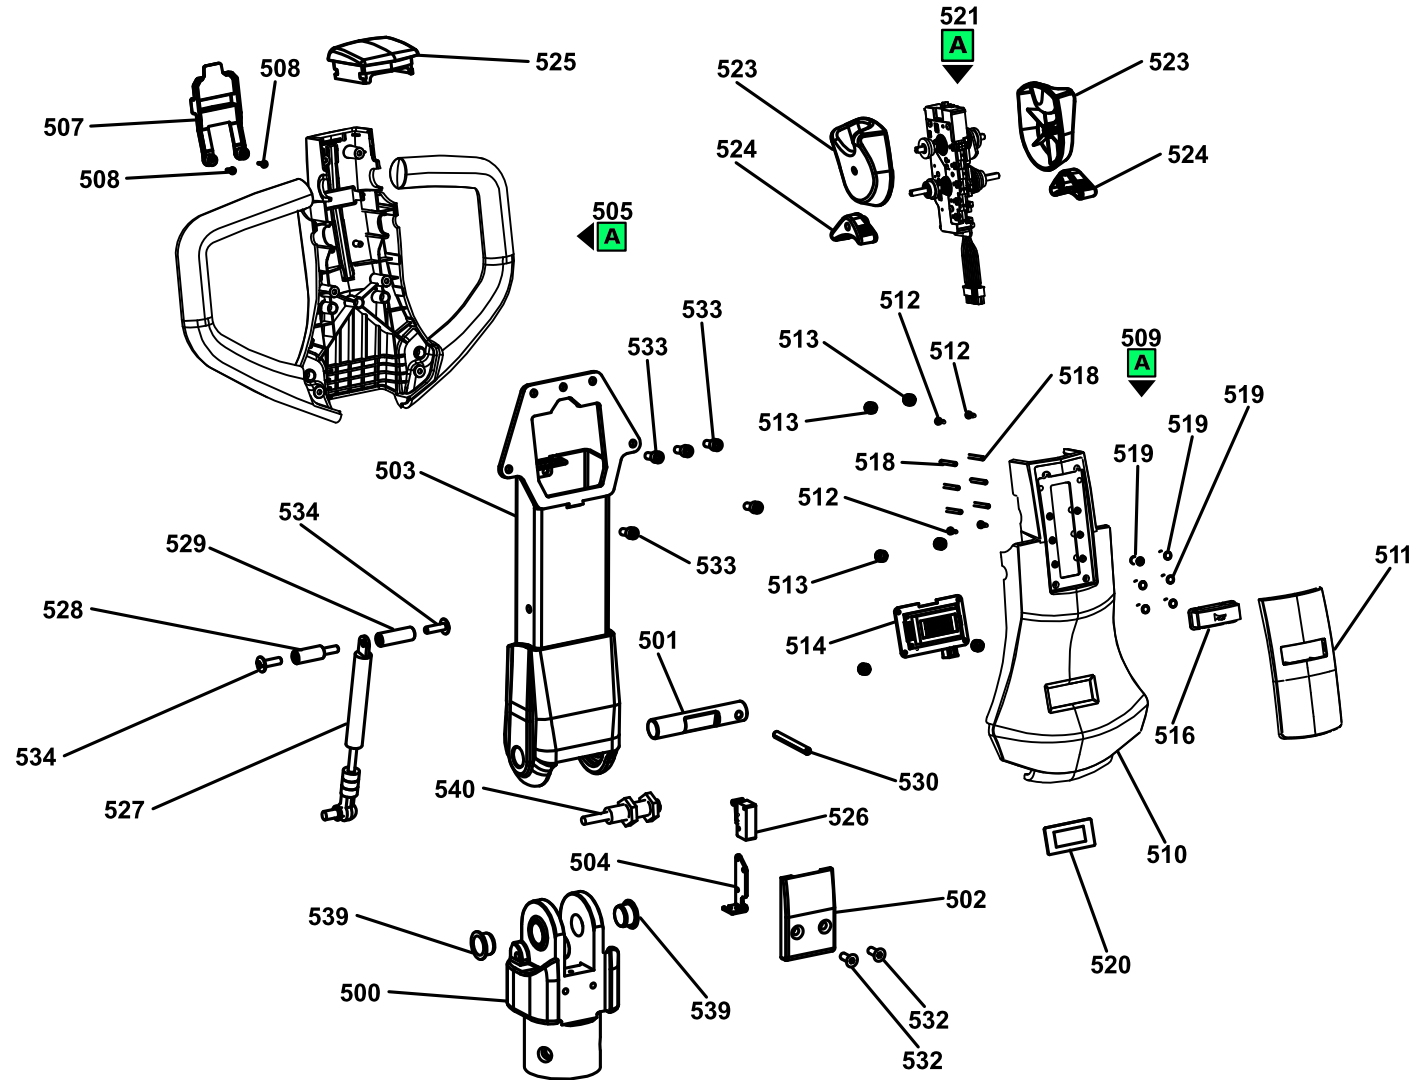

POSITION	PART NUMBER	DESCRIPTION	NOTES
500	▲ V000023011-9005	SNODO TIMONE VERNICIATO TIMONIERA '14	Attention: this item is valid for machines produced with serial number until HLI0127665 Interchangeable: NO
500	▲ V000023019-9005	TILLER BRACKET PAINTED '14	Attention: this item is valid for machines produced with serial number from HLI0127665 Interchangeable: NO
501	▲ S000023012	PERNO TIMONIERA '14	Attention: this item is valid for machines produced with serial number until HLI0127665 Interchangeable: NO
501	▲ S000023021	TILLER PIN '14	Attention: this item is valid for machines produced with serial number from HLI0127665 Interchangeable: NO
502	V000023013-9005	PAINTED TILLER HEAD STOP '14 LX	
503	V000028079-9005	BRACCIO TIMONIERA VERNICIATO '14 LX	
504	▲ G08252	PIASTRINA MICRO LAVORO TIMONE TIMONIERA '14	Attention: this item is valid for machines produced with serial number until HLI0127665 Interchangeable: NO
505	S000023004	PREASSEMBLY BACK STEERING '14	
507	S000023014	PAD PRINTED CREEP SPEED ROCKER ARM TILLER HAED '14	
508	G021302	PHILLIPS CROSS RECESSED PAN HEAD TAPPING SCREW 2,9x9,5 DIN7981 F	
509	S000023006	PREMONTAGGIO PARTE ANTERIORE 1 TASTO TIMONIERA '14	
510	G0P603	FRONT SHELL TILLER HEAD '14	
511	G0P606	PATCH 1 HOLE TILLER HEAD '14	
512	G021302	PHILLIPS CROSS RECESSED PAN HEAD TAPPING SCREW 2,9x9,5 DIN7981 F	
513	G040064	"ON-SERT" CLIP Ø9 COD.41910	
514	G079899	DISPLAY TILLER HEAD '14	
515	S000023001	TASTO TAMPOGRAFATO DISCESA TIMONIERA '14	
516	S000023002	PAD PRINTED HORN BUTTON TILLER HAED '14	
517	S000023002	PAD PRINTED HORN BUTTON TILLER HAED '14	
518	G044408	CYLINDRICAL PIN Ø3x20 ISO 2338	
519	G001130	TILLER HEAD BUTTON SPRING	
520	G051923	TILLER HEAD DISPLAY PROTECTION PLATE	
521	S000023009	ASSEMBLY FREI CONTROLLER TRACTION + PROPORTIONAL FORK CONTROL + BUTTERFLIES	
523	G0P600	FARFALLA TRAZIONE TIMONIERA '14	
524	G0P601	FARFALLA SOLLEVAMENTO PROPORZIONALE TIMONIERA '14	
525	G0P609	EMERGENCY BUTTON FOR TILLER '14	
526	▲ S000028927	TILLER SWITCH WIRING LX	Attention: this item is valid for machines produced with serial number until HLI0127665 Interchangeable: NO
527	G001725	GAS SPRING - ROD Ø6, BARREL Ø15, LENGHT 177,5 mm, STROKE 32.5 mm, F1=300 N, ROD END: BALL JOINT M8, BARREL END: HOLE Ø6.3, 4 RUBBER WASHER THICKNESS 7mm + WASHER	
528	S000023017	SCREW-FEMALE SCREW SPACER TILLER HEAD ARM '14