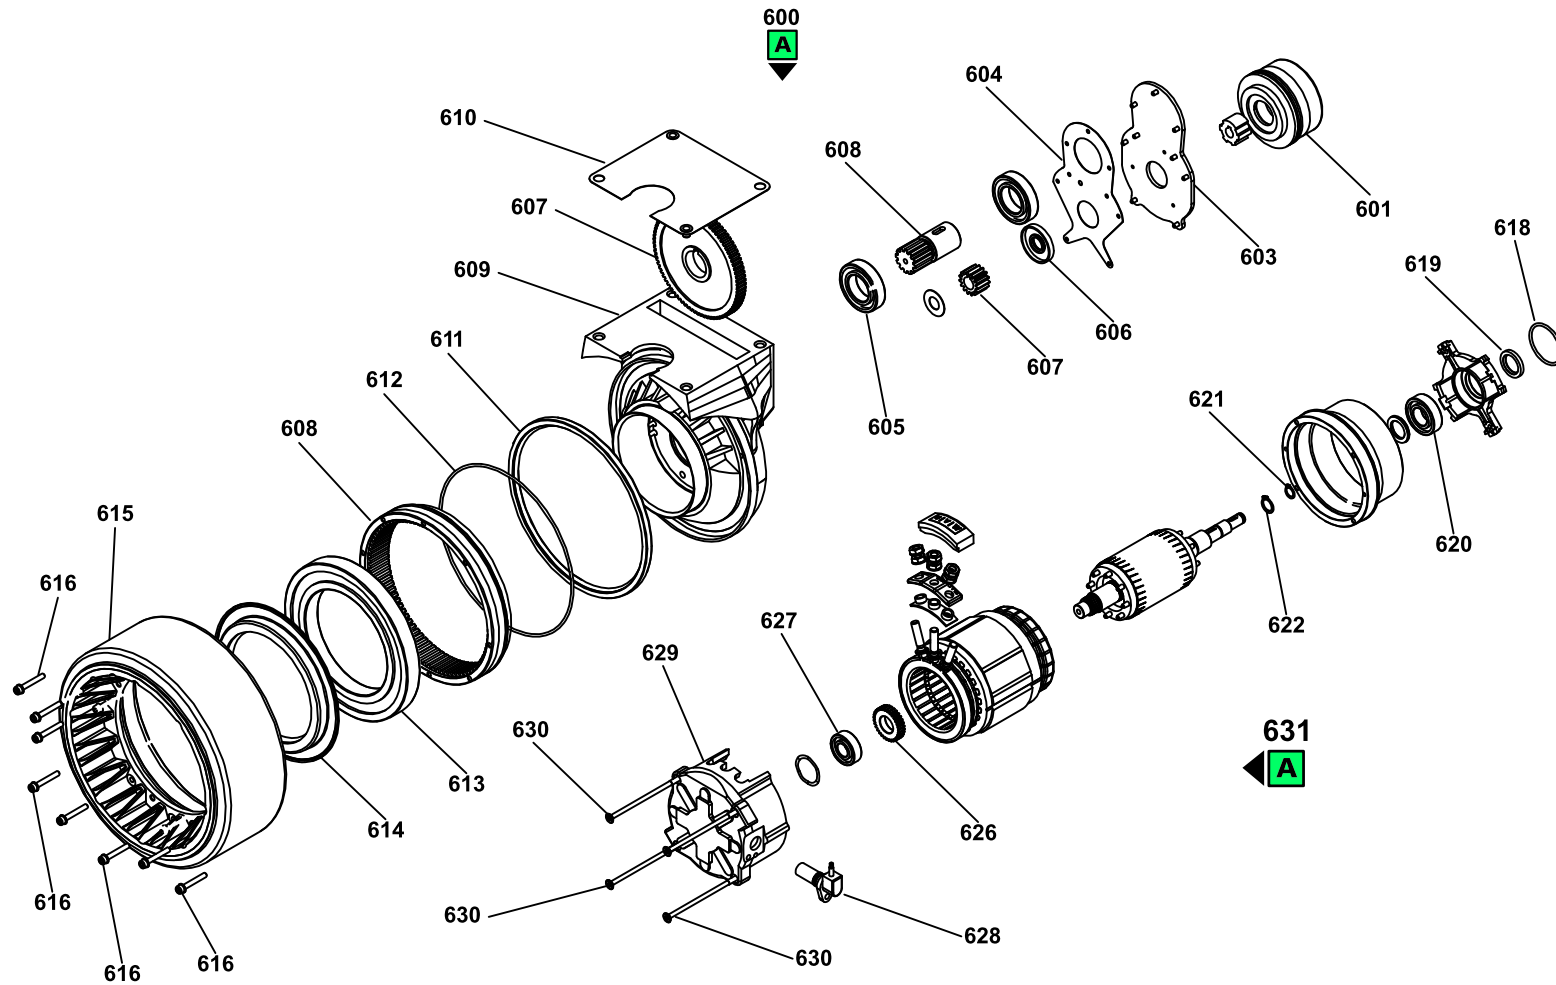

POSITION	PART NUMBER	DESCRIPTION	NOTES
600	G074461	DRIVE WHEEL AC 1.2kW Ø250x101 LX14-16	
600	G074414	DRIVE WHEEL AC 1.2kW Ø250x101 POLYURETHANE LX14-16	
601	PLC00039	LX14-16 (II Ed.) E. BRAKE	
603	PLC13716	BRAKE HOLDER PLATE CX14	
604	PLC13912	MOTOR WHEEL GASKET CX14	
605	PLC91110	BEARING	
606	PLC90117	PROTECTION RING	
607	G073029	PINION + DRIVER WHEEL	
608	G073304	RETURN PINION + RING GEAR 8 HOLES	
609	G073307	MOTOR WHEEL CASTING	
610	G073011	MOTOR WHEEL GASKET	
611	PLC90115	SEALING RING	
612	PLC91534	O-RING 3725	
613	G073009	BEARING	
614	PLC14310	SEALING	
615	G073301	RUBBER RING FOR MOTORWHEEL L16 NEW /LX16/LX14-45/LX14-45 A.L.	
615	G073311	MOTOR WHEEL ADIPRENE RING L16 NEW	
615	G073329	MOTOR WHEEL ECOLOGIC RUBBER RING L16 NEW	
616	G073242	SCREW WHEEL	
617	PLC33460	FLANGE	
618	PLC91554	O-RING 3168	
619	PLC90118	OIL ENGINE PROTECTION LX	
620	G073211	BEARING 6004 2RS C3 V2 P6	
621	PLC93214	SEEGER A11	
622	PLC93209	SEEGER AS14	
624	PLC34341	BASE	
625	PLC31011	STATOR	
626	PLC13347	FONIC WHEEL	
627	G073027	BEARING 6004 2Z	
628	PLC70022	SPEED SENSOR	
629	PLC33548	MOTOR FLANGE	
630	PLC34140	TIE ROD (x4)	
631	PLC00037	COMPLETE ENGINE LX II EDITION