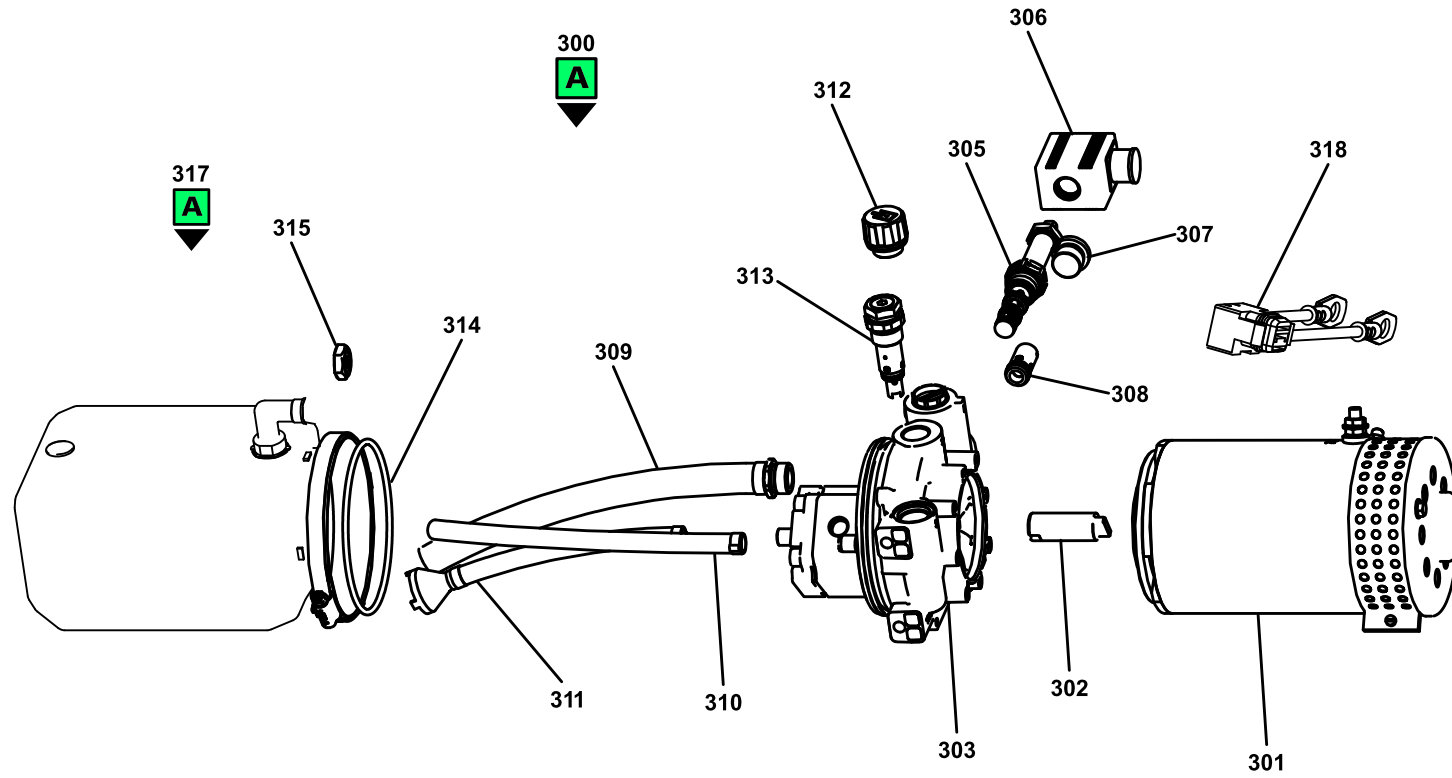

POSITION	PART NUMBER	DESCRIPTION	NOTES
300	G081041	CENTRALINA IDRAULICA 3,2kW - 3 cc/rev - VALVOLA PROPORZIONALE COMPENSATA - SERBATOIO 6l -MONTAGGIO VERTICALE - LX 14-16	
301	PCJ00016	ENGINE CS2 3.2KW 24VCC	
302	PCJ00017	ENGINE JOINT	
303	PCJ00018	PUMP FLANGE	
305	PCJ00022	ELECTROVALVE	
306	PCJ00023	SOLENOID	
307	PCJ00031	VALVE CAP	
308	PCJ00024	VALVE	
309	PCJ00025	TUBE WITH CONNECTION	
310	PCJ00026	TUBO	
311	PCJ00015	SUCTION FILTER	
312	PCJ00027	BREATHER CAP	
313	PCJ00028	PRESSURE VALVE	
314	PCJ00020	O-RING	
315	PCJ00021	TANK CAP	
317	PCJ00019	TANK	
318	PCJ00029	BRUSHES