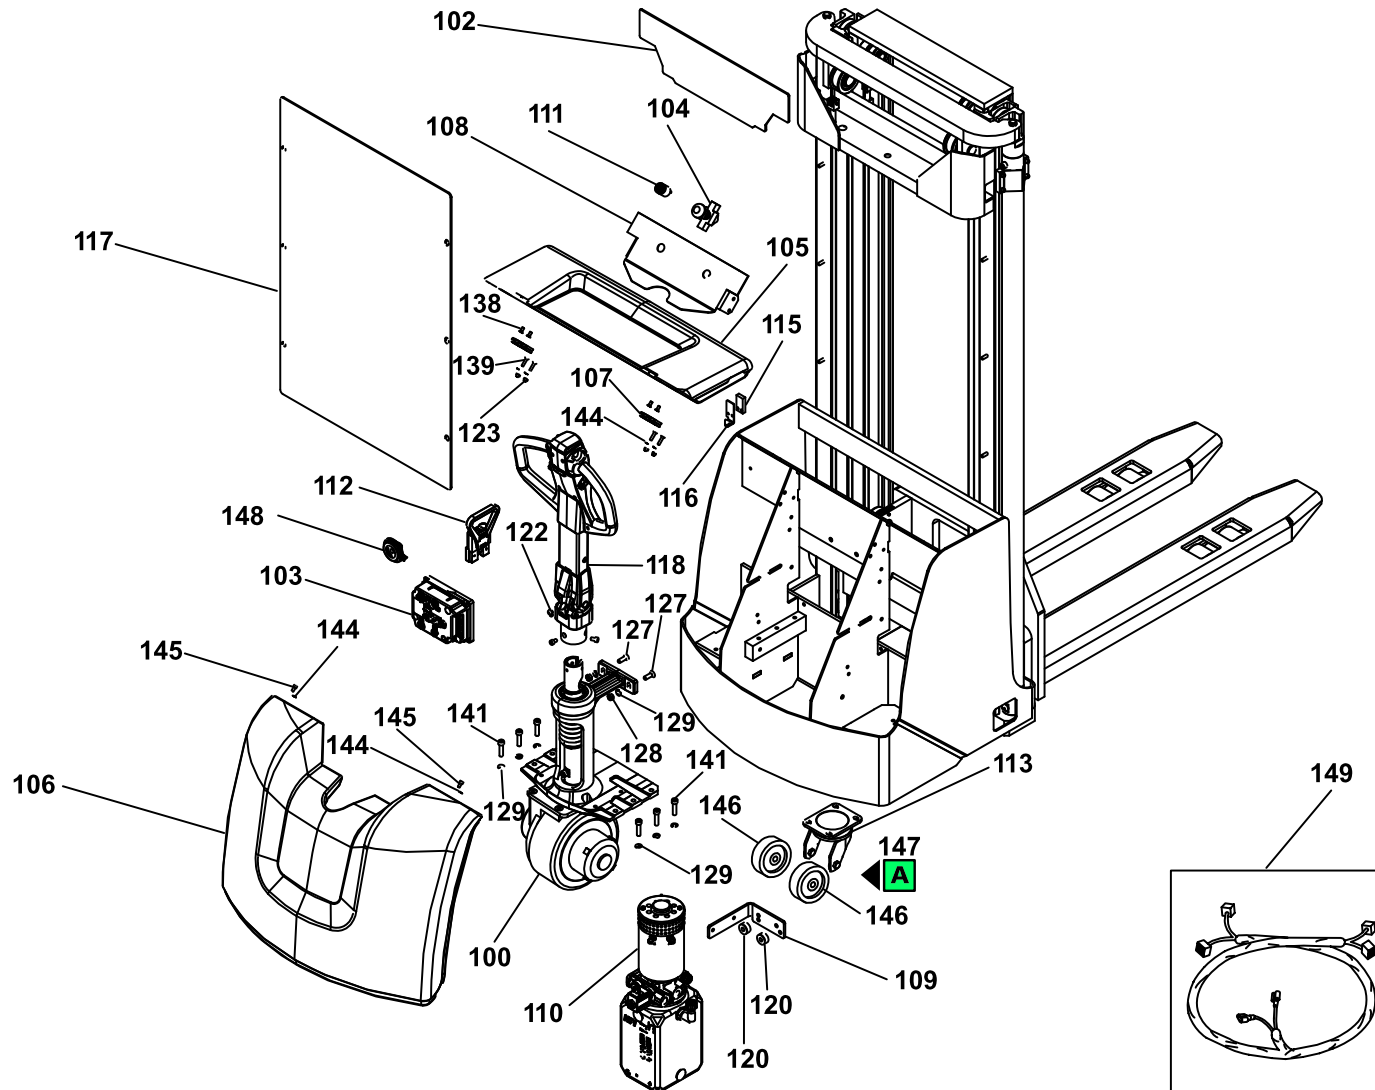

POSITION	PART NUMBER	DESCRIPTION	NOTES
100	G074414	DRIVE WHEEL AC 1.2kW Ø250x101 POLYURETHANE LX14-16	
100	G074461	DRIVE WHEEL AC 1.2kW Ø250x101 LX14-16	
102	S000028910	MASTS PROTECTION SCREEN '14 LX	
103	G076930	CONTROLLER ZAPI COMBIACX 24V - 165A	
104	G071204	BATTERY BREAKER PUSH BUTTON 150A	
105	S000028900	BATTERY COVER LX '13	
106	S000028901	FRAME COVER LX '13	
107	G040409	BLACK PAINTED ZAMAK HINGE 50x76 WITH HOLES CL214-2	
108	V08239-PRAMAC	PAINTED CONTROL PANEL LX	
109	G08244	POWER PACK BRACKET LX	
110	G081041	CENTRALINA IDRAULICA 3,2kW - 3 cc/rev - VALVOLA PROPORZIONALE COMPENSATA - SERBATOIO 6l -MONTAGGIO VERTICALE - LX 14-16	
111	G040007	FREI KEYSWITCH - ref.rif.3106-00501-00	
112	G071099	CONNECTOR 160A	
113	G053408	WHEEL SUPPORT art. 040230 SRP/EEG 100 MHD DISASS.38 Z/B	
114	G08243	BATTERY HOLDING PLATE LX	
115	S000023018	WIRED PROXIMITY SENSOR '14 LX	
116	G08242	FORKS HEIGHT SENSOR MONTAGGIO PLATE LX	
117	S000028905	PROTECTION SCREEN '14 LX14/45	
119	G070416	COLLARE FERMATUBO PG.25	
120	G052929	1 METAL WASHER 30x15 HOLE 11 - GOMMA INDUSTRIALE AROND1MET1D30	
122	G020714	SOCKET HEAD CAP SCREW TCEI 5931-67 8.8 M8x12 BLACK ZINC COATING (DIN 912)	
123	G034306	SELF-LOCKING NUT 7473 M 6 ZN	
127	G022806	SCREW TSPE 5933 10.9 M10x30 ZN	
128	G032303	STANDARD NUT 5588 65 CL8 M10 ZN	
129	G041105	GROWER WASHER 1751 52 D10 ZN	
130	G022115	ALLEN SCREW 5931-67 8.8 M8x30 ZN	
131	G034401	LOW-PROFILE SELF-LOCKING NUT 7474 M 8 ZN	
132	G032308	NUT 5588 65 CL8 M 8 ZN	
133	G041901	PLAIN WASHER 6592 8.4x16 ZN	
138	G022805	SCREW TSPE 5933 8.8 M6x16 ZN	
139	G022714	VITE TSPE 5933 8.8 M6X25 ZN	
141	G022141	SCREW TCEI 5931-67 8.8 M10x40 ZN	
144	G041903	PLAIN WASHER 6592 6.4x12.5 ZN	
145	G020640	SCREW TCEI 5931-67 8.8 M6x12 ZINC PLATED	
146	G053407	WHEEL art. 642152 serie 64 100X38 C/C F.15 L.M.40	
147	G053404	RUOTA PIVOTTANTE POLY.C GHISA Ø100x38 GEMELLATA OFFSET 38