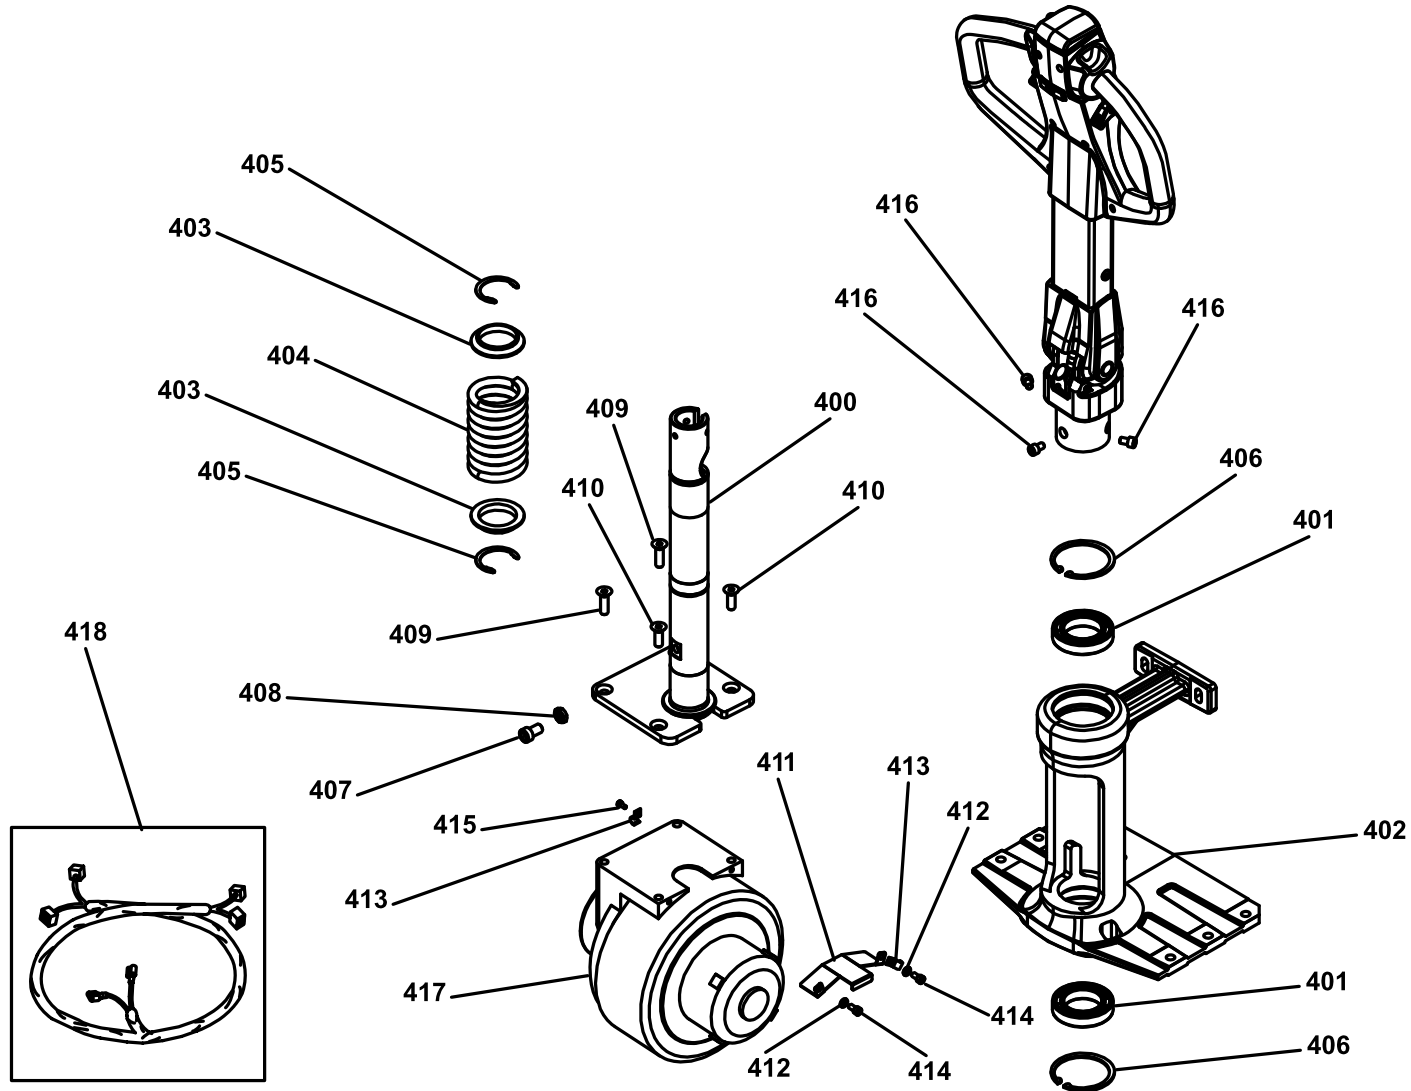

POSITION	PART NUMBER	DESCRIPTION	NOTES
400	S000028065	COMPLETE DRIVE-WHEEL SHAFT '14 LX	
401	G010214	BEARING 6010 2RS(50-80-16)	
402	S000028048	MACHINED DRIVEWHEEL PORTAL LX	
403	S000044600	SPRING RING '06 GX	
404	G001141	SPRING De78 F.11x185 P.22 x L10-L16-L/VT	
405	G042300	CRESCENT RING N1800-200	
406	G042280	INNER SEEGER 7436 I 80	
407	G026502	SCREW TCBEI M12x20	
408	G033131	LOW-PROFILE NUT 5589 65 CL8 M12 ZN	
409	G022809	SCREW TSPE 5933 10.9 M10x35 ZN	
410	G022806	SCREW TSPE 5933 10.9 M10x30 ZN	
411	S0303010153	MOTOR WHEEL WIRING BRACKET L10-L16	
412	G041903	PLAIN WASHER 6592 6.4x12.5 ZN	
413	G049307	MORSETTO PER FISSAGGIO IN ACCIAIO	
414	G020640	SCREW TCEI 5931-67 8.8 M6x12 ZINC PLATED	
415	G022008	SCREW HEX-HEAD 5739 65 8.8 M4x10 ZN	
416	G020714	SOCKET HEAD CAP SCREW TCEI 5931-67 8.8 M8x12 BLACK ZINC COATING (DIN 912)	
417	G074461	DRIVE WHEEL AC 1.2kW Ø250x101 LX14-16	
417	G074414	DRIVE WHEEL AC 1.2kW Ø250x101 POLYURETHANE LX14-16	
418	S000028911	DRIVE WHEEL WIRING LX '14	
419	S000028912	TILLER HARNESS LX '14