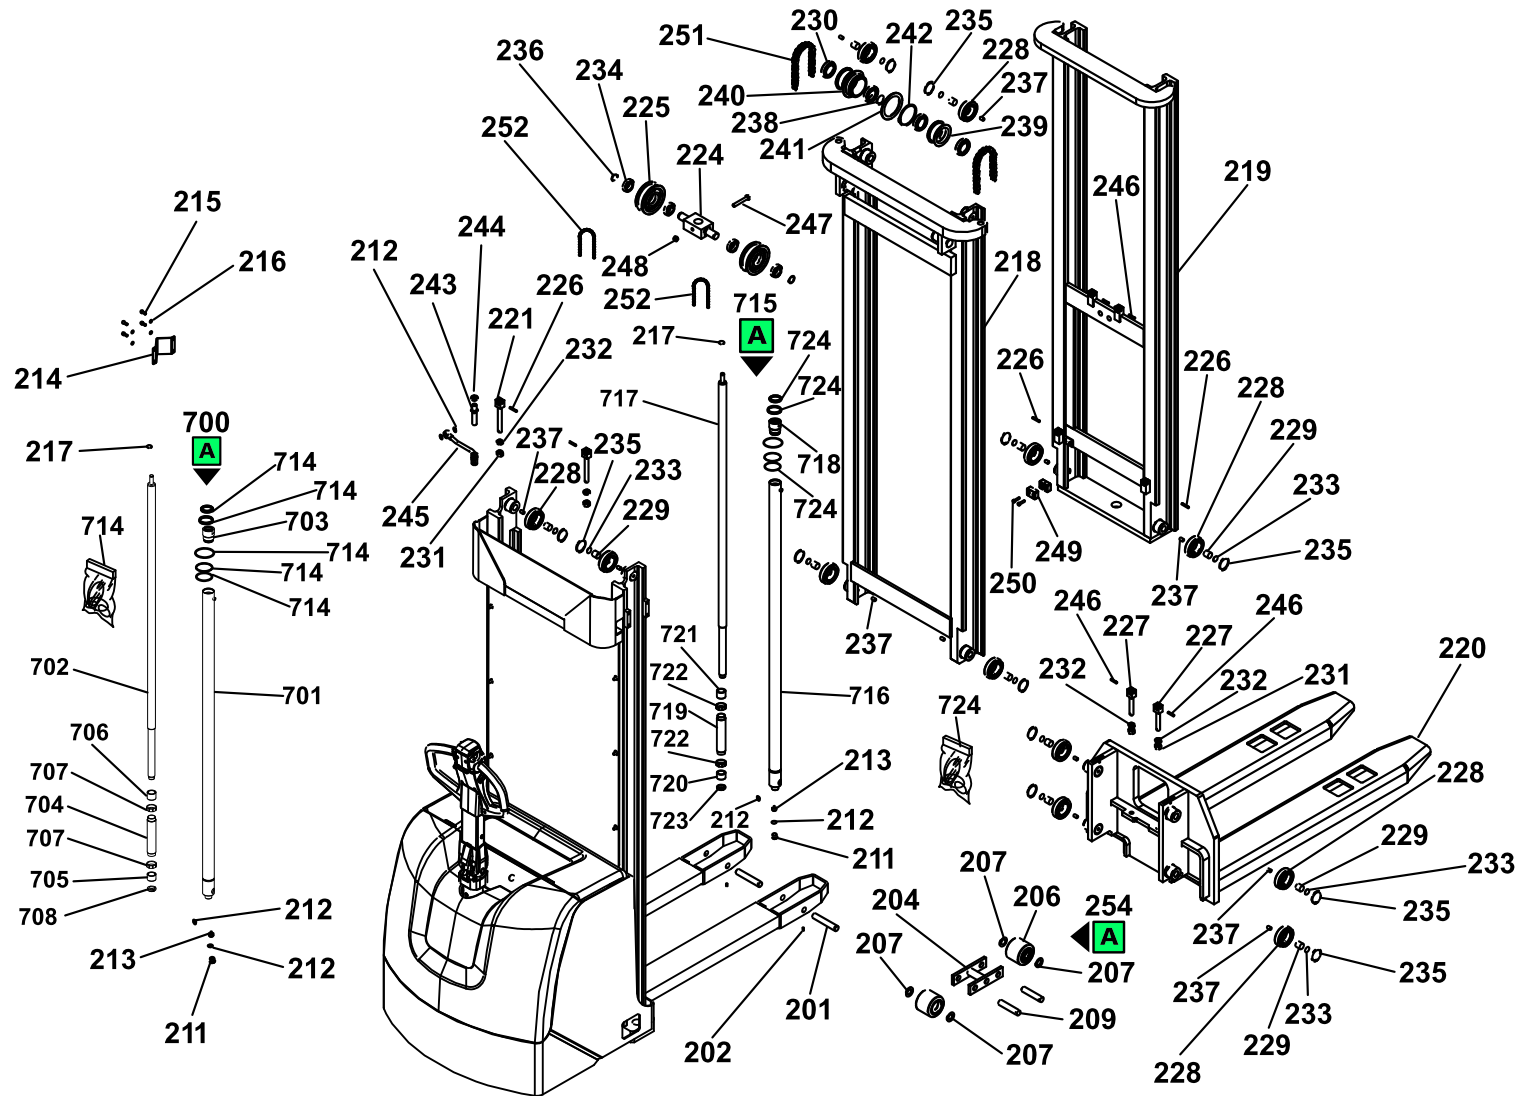

POSITION	PART NUMBER	DESCRIPTION	NOTES
201	S0302015025	CLEVIS PIN TX/GX/LX "BURNISHED"	
202	G022312	SOCKET SET SCREW 5925 12.9 M5x12	
203	S0302010006	COMPLETE ROLLER TANDEM POLYURETHANE L16 - LVT	
205	G010401	BEARING 6204 2RS (20-47-14)	
206	S0302020117	POLYURETHANE ROLLER D82x70 + BEARING	
207	G041822	PLAIN WASHER 21x36x2 ZN	
208	G023211	SCREW STEI 5925 12.9 M6x12	
209	S0302015026	TANDEM PIN TE/TM/L10 (BURNISHED)	
210	S000028941	LATERAL CYLINDER LX14/45 '14 FREE LIFT	
211	G087008	MALE CAP DIN 908 GAS TMT 3/8"	
212	G096103	ALUMINIUM WASHER 3/8" SPACER 2mm	
213	G085005	VALVOLA VUBA 3/8" FORO 0.8 CILINDRO LX VUBA0600F08	
214	S0300199017	CYLINDER U-BOLT LX14/45 PAINTED	
215	G022111	ALLEN SCREW 5931-67 8.8 M6x10 ZN	
216	G041903	PLAIN WASHER 6592 6.4x12.5 ZN	
217	G042118	OUTER SEEGER 7435 E 18	
218	V000024012-9005	PAINTED 2nd STAGE LX14/45 '14 FREE LIFT	
219	V000024015-9005	PAINTED 3rd STAGE LX14/45 '14 FREE LIFT	
220	V000028013-9005	PAINTED FORK '14 LX14	
221	S000028080	TERMINAL CHAIN FLEYER BL544 '14	
223	G022817	VITE TSPE 5933 8.8 M8x25 ZN	
224	S000027501	PORTA PULEGGIA DOPPIO LX 14/45 ALZATA LIBERA	
225	S0300158042	MACHINED PULLEY (CAST IRON) FOR STACKER 12Q SINGLE CHAIN	
226	G062102	FLAYER CHAIN PIN BL546 D6x33	
227	S0300185013	CHAIN HOLDER LX 12-14-16 ZINC PLATED	
228	G019301	CYL. ROLLER BEARING D77.7 xG019104	
229	G019304	ADJUSTABLE NYLON PAD FOR G019104	
230	G010407	BEARING 6007 2RS (35-62-14)	
231	G032304	STANDARD NUT 5588 65 CL8 M14 ZN	
232	G033130	LOW-PROFILE NUT 5589 65 CL8 M14 ZN	
233	G019305	ADJUSTABLE PAD DISC FOR G019104	
234	G010403	BEARING 6005 2RS (25-47-12)	
235	G042145	OUTER SEEGER 7435 E 45	
236	G042125	OUTER SEEGER 7435 E 25	
237	G022416	VITE STEI 5923 12.9 M10x16 ZN	
238	G042135	SEEGER ESTERNO 7435 E 35