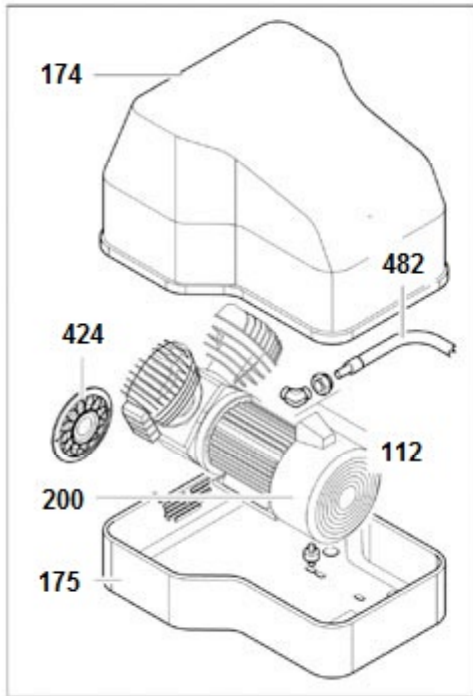

BO6ML

Pos	Component	MU	Multiplier
36	9004008	RONDELLA VOLANO	PZ 8,0
103	9038176	RUOTA PIVOTTANTE/PIEDINO	PZ 8,0
105	4101052	VALVOLA RITEGNO	PZ 2,0
106	9047020	RUBINETTO LINEA	PZ 1,0
107	4100807	RUBINETTO SCARICO CONDENSA	PZ 1,0
109	4100613	MANOMETRO	PZ 1,0
110	9049307	VALVOLA DI SICUREZZA	PZ 1,0
112	9050636	NIPPLO/GOMITO	PZ 2,0
112	9053159	NIPPLO/GOMITO	PZ 2,0
127	9270028	TUBO RILSAN "PTFE" 8/10 BIANCO	MT 4,2
127	9270055	TUBO RILSAN "PTFE" 6/8 BIANCO	MT 2,6
131	4100688	PRESSOSTATO COMPLETO	PZ 1,0
134	#171QU0008	CAVO MOTORE/PRESSOSTATO	PZ 2,0
136	P022200	TELESALVAMOTORE	PZ 1,0
137	4101360	ELETTRVALVOLA	PZ 2,0
155	4100916	SILENZIATORE	PZ 6,0
170	#548458011	ESSICCATORE	PZ 2,0
171	#048355007	SEPARATORE CONDENSA	PZ 2,0
174	#171QU0013	CARENATURA SUPERIORE	PZ 2,0
175	#171QU0012	CARENATURA INFERIORE	PZ 2,0
200	QUS0000	GRUPPO POMPANTE	PZ 2,0
300	9420592	KIT RUOTE/PIEDI	PZ 1,0
414	#048502000	RADIATORE ARIA	PZ 2,0
424	4101072	ELETTRVENTILATORE	PZ 2,0
482	#199QT0001	TUBO FLX 3/8 2CD D10 L830	PZ 2,0

#548458011

ESSICCATORE

Pos	Component	MU	Multiplier
810	#048133001 ALLUMINA ATTIVATA	PZ	1,0

A06KT

Pos	Component	MU	Multiplier
1	QU60100 CARTER	PZ	1,0
2	#116QT0003 CILINDRO	PZ	2,0
4	9067739 ALBERO	PZ	1,0
9	#116QU0002 CONTRAPPESO	PZ	1,0
23	4105390 FILTRO ARIA COMPLETO	PZ	2,0
26	#116200008 COPERCHIO ANTERIORE	PZ	1,0
30	9170126 CUSCINETTO 6205-2RS 260°	PZ	2,0
34	#027003000 ANELLO DI TENUTA	PZ	1,0
43	#116055014 SCUDO MOTORE	PZ	1,0
46	#116070001 VENTOLA	PZ	1,0
47	3D62057 ROTORE	PZ	1,0
48	QU65053 STATORE AVVOLTO	PZ	1,0
49	#116003003 CARENATURA SUPERIORE	PZ	1,0
900	9434A42 MPK PIASTRA VALV. MK160/VKM320	PZ	2,0
901	9434B43 MPK PISTONE-BIEL. MK160/VKM320	PZ	2,0
906	9434G32 MPK TESTA MK160	PZ	2,0
908	9434E41 MPK COLLETTORE VKM320	PZ	1,0
909	9434F52 MPK GUARNIZIONI VKM320	PZ	1,0