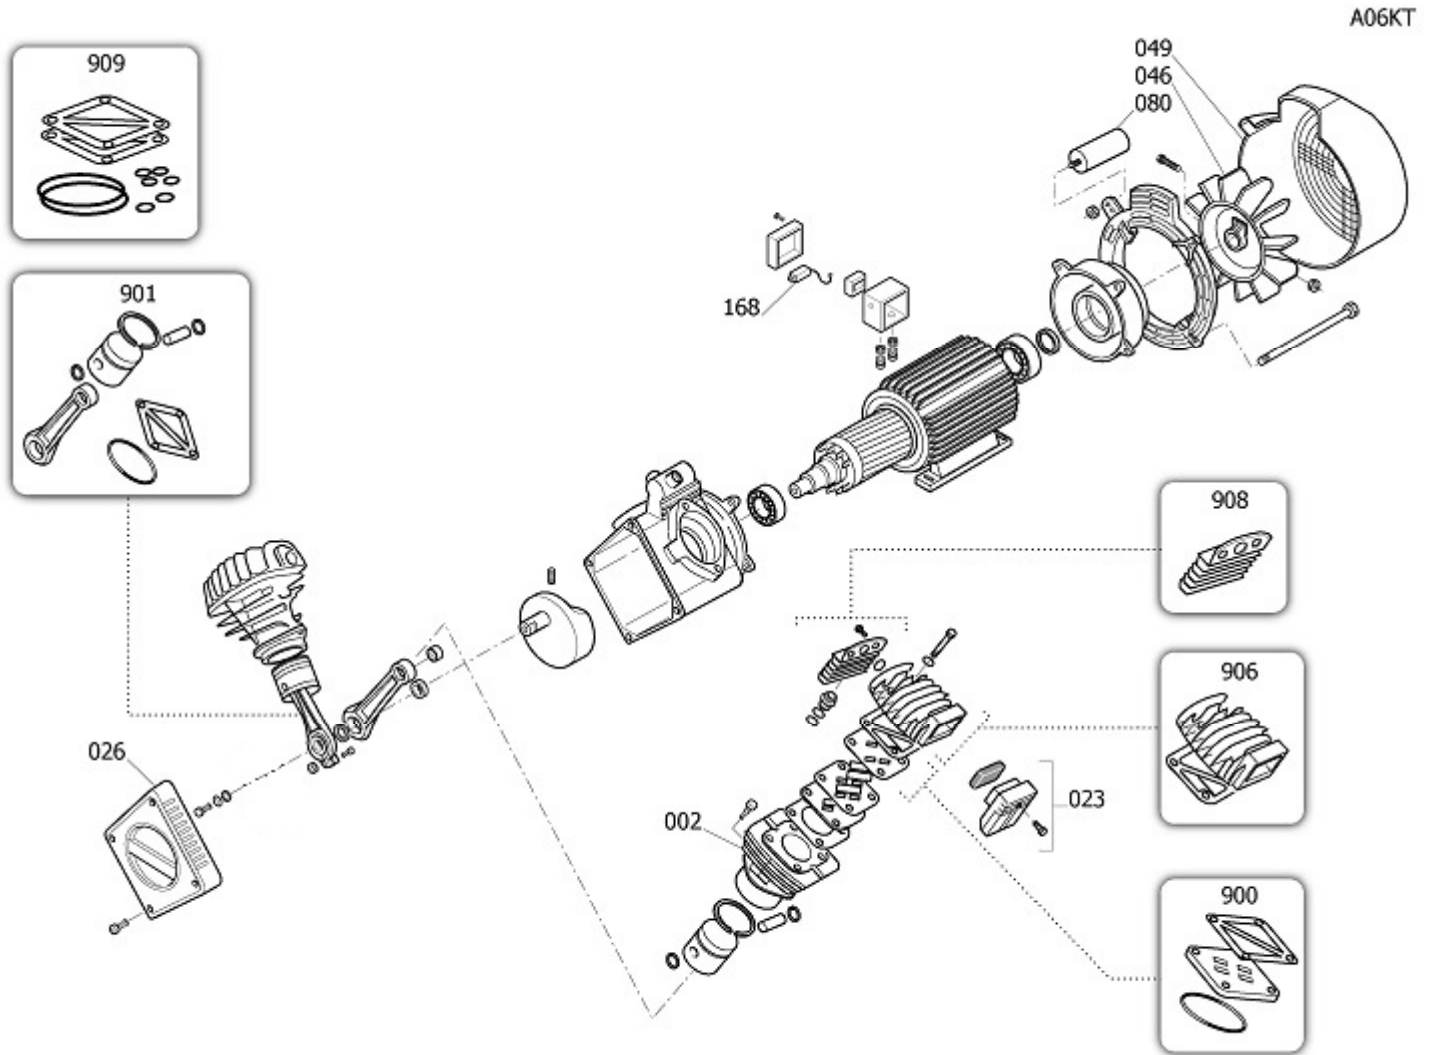

BO6ML

Pos	Component	MU	Multiplier
36	9004008	RONDELLA VOLANO	PZ 8,0
103	9038176	RUOTA PIVOTTANTE/PIEDINO	PZ 8,0
105	4101052	VALVOLA RITEGNO	PZ 2,0
106	9047020	RUBINETTO LINEA	PZ 1,0
107	4100807	RUBINETTO SCARICO CONDENSA	PZ 1,0
109	4100613	MANOMETRO	PZ 1,0
110	9049307	VALVOLA DI SICUREZZA	PZ 1,0
112	9050636	NIPPLO/GOMITO	PZ 2,0
112	9053159	NIPPLO/GOMITO	PZ 2,0
127	9270028	TUBO RILSAN "PTFE" 8/10 BIANCO	MT 4,2
127	9270055	TUBO RILSAN "PTFE" 6/8 BIANCO	MT 2,6
131	4100688	PRESSOSTATO COMPLETO	PZ 1,0
134	#171QU0008	CAVO MOTORE/PRESSOSTATO	PZ 2,0
136	P022200	TELESALVAMOTORE	PZ 1,0
137	4101360	ELETTRVALVOLA	PZ 2,0
155	4100916	SILENZIATORE	PZ 6,0
170	#548458011	ESSICCATORE	PZ 2,0
171	#048355007	SEPARATORE CONDENSA	PZ 2,0
174	#171QU0013	CARENATURA SUPERIORE	PZ 2,0
175	#171QU0012	CARENATURA INFERIORE	PZ 2,0
200	QUS0000	GRUPPO POMPANTE	PZ 2,0
300	9420592	KIT RUOTE/PIEDI	PZ 1,0
414	#048502000	RADIATORE ARIA	PZ 2,0
424	4101072	ELETTRVENTILATORE	PZ 2,0
482	#199QT0001	TUBO FLX 3/8 2CD D10 L830	PZ 2,0

#548458011

ESSICCATORE

Pos	Component	MU	Multiplier
810	#048133001 ALLUMINA ATTIVATA	PZ	1,0

A06KT

Pos	Component	MU	Multiplier
1	QU60100 CARTER	PZ	1,0
2	#116QT0003 CILINDRO	PZ	2,0
4	9067739 ALBERO	PZ	1,0
9	#116QU0002 CONTRAPPESO	PZ	1,0
23	4105390 FILTRO ARIA COMPLETO	PZ	2,0
26	#116200008 COPERCHIO ANTERIORE	PZ	1,0
30	9170126 CUSCINETTO 6205-2RS 260°	PZ	2,0
34	#027003000 ANELLO DI TENUTA	PZ	1,0
43	#116055014 SCUDO MOTORE	PZ	1,0
46	#116070001 VENTOLA	PZ	1,0
47	3D62057 ROTORE	PZ	1,0
48	QU65053 STATORE AVVOLTO	PZ	1,0
49	#116003003 CARENATURA SUPERIORE	PZ	1,0
900	9434A42 MPK PIASTRA VALV. MK160/VKM320	PZ	2,0
901	9434B43 MPK PISTONE-BIEL. MK160/VKM320	PZ	2,0
906	9434G32 MPK TESTA MK160	PZ	2,0
908	9434E41 MPK COLLETTORE VKM320	PZ	1,0
909	9434F52 MPK GUARNIZIONI VKM320	PZ	1,0

4105390

FILTRO ARIA COMPLETO

Pos	Component		MU	Multiplier
408	4105457	ELEMENTO FILTRANTE MK255	PZ	1,0

9434A42

MPK PIASTRA VALV. MK160/VKM320

Pos	Component	MU	Multiplier
6	4105686 PIASTRA PORTAVALVOLE	PZ	1,0