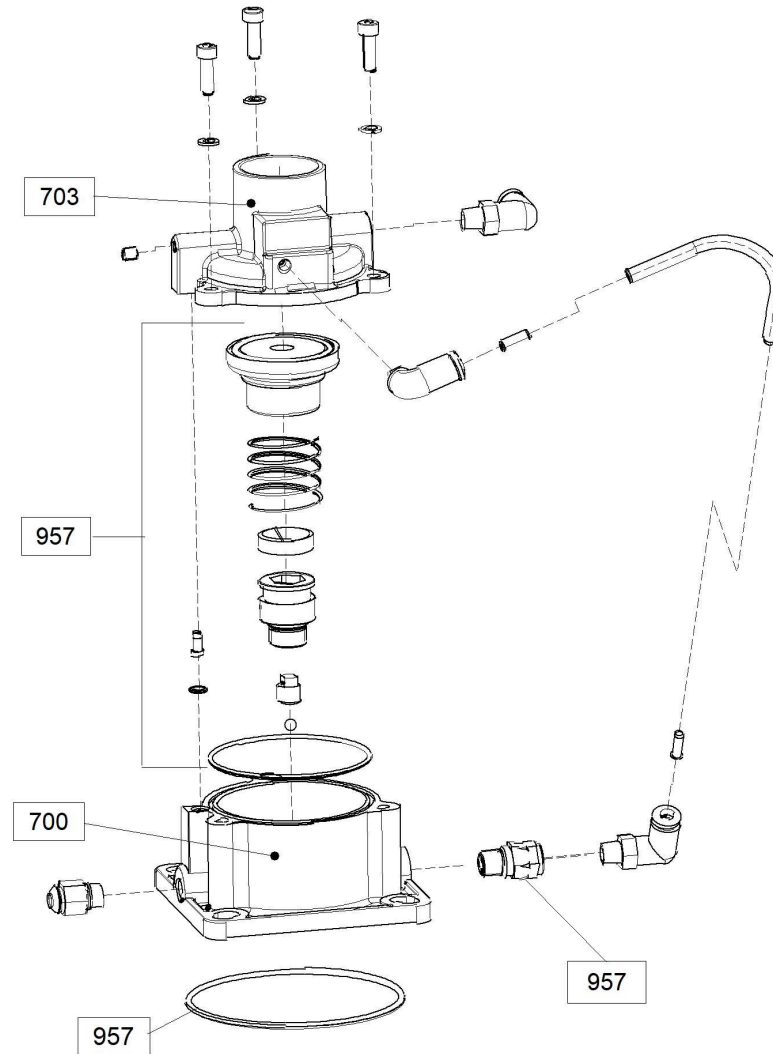

27/06/2022

V91PT97FNM801 KMAX 7.5-10-270 ES VS (IE3)
s.n. 5734650001

SUCTION UNIT IR10

27/06/2022

V91PT97FNM801 KMAX 7.5-10-270 ES VS (IE3)
s.n. 5734650001

SUCTION UNIT IR10

Pos.	Code	Description	UM	Qty	Price €	Validità	Start date - End date
700	#199260001	INTAKE BLOCK	PZ	1	30,85	20210924	
703	#199261001	FLANGE, INTAKE END	PZ	1	23,92	20201214	Valid until 15/01/2021
703	#199261004	FLANGE, INTAKE END	PZ	1	0,00		Valid from 16/01/2021
957	#260249050	IR10 INTERNAL ELEMENTS KIT	PZ	1	99,85	20210924