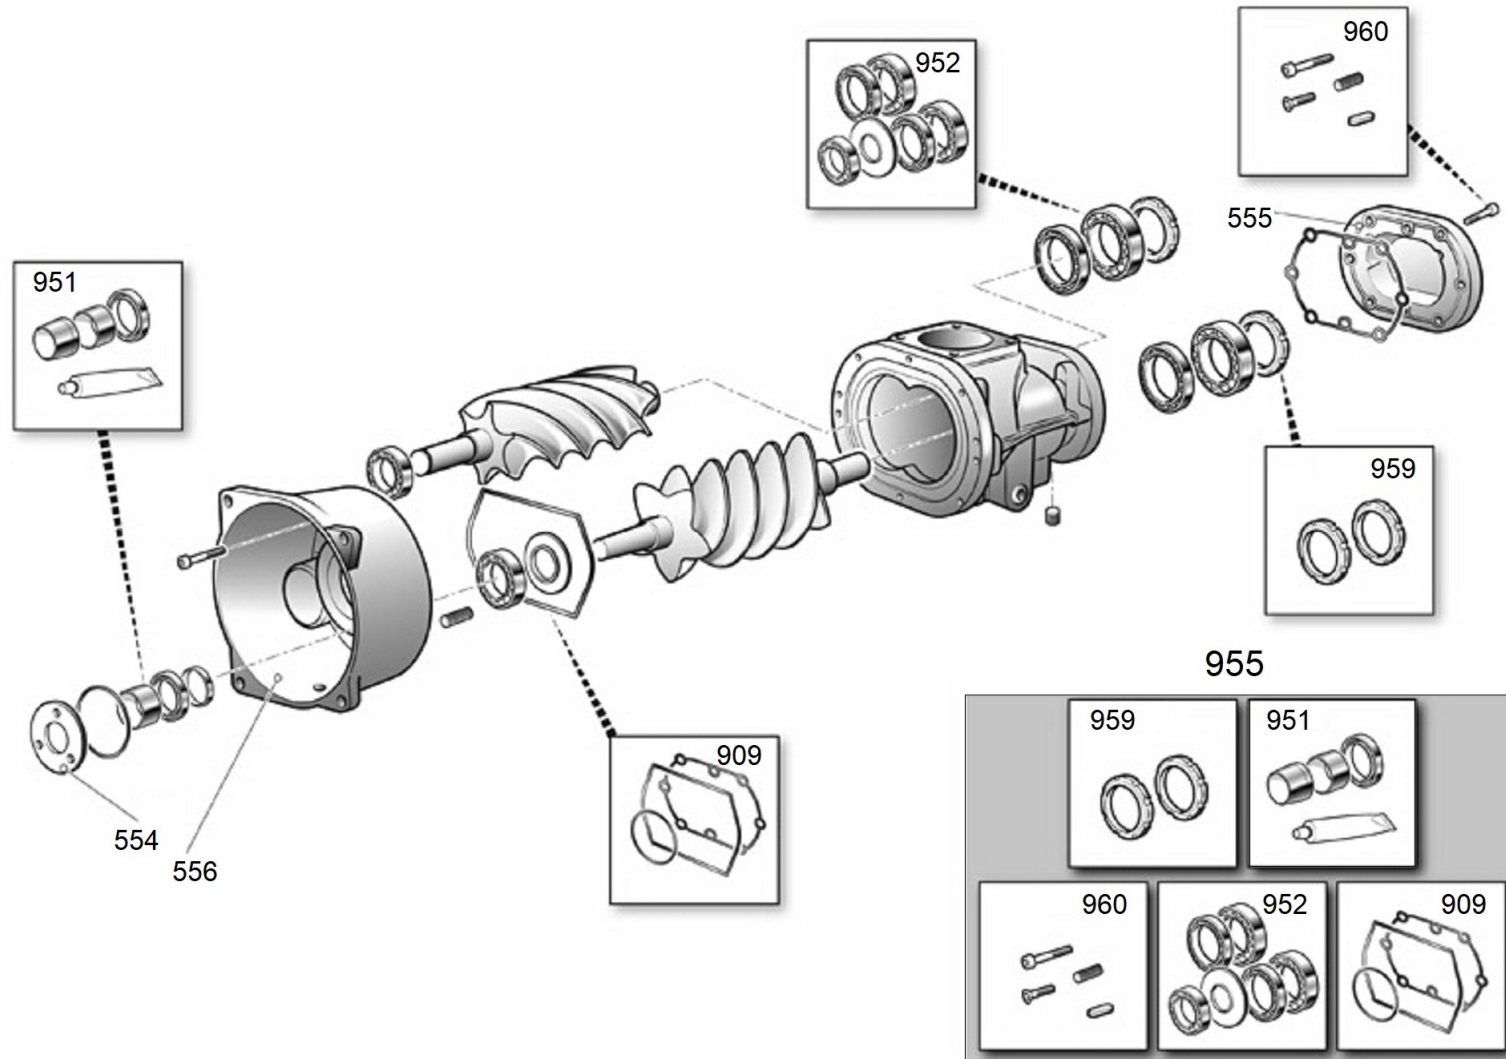

27/06/2022

V91PT97FNM801 KMAX 7.5-10-270 ES VS (IE3)
s.n. 5734650001

AIR END

27/06/2022

V91PT97FNM801 KMAX 7.5-10-270 ES VS (IE3)
s.n. 5734650001

AIR END

Pos.	Code	Description	UM	Qty	Price €	Validità
554	#130300013	SEAL SUPPORT	PZ	1	72,92	20210924
555	#030300003	REAR COVER	PZ	1	31,60	20210924
556	#130300042	FLANGE, DELIVERY END FS26	PZ	1	146,00	20210924
909	#230300200	AIR-END OVERHAUL KIT FS26TF/TFC	PZ	1	672,00	20210924
909	#230300250	GASKETS KIT	PZ	1	14,12	20210924
951	#230300200	AIR-END OVERHAUL KIT FS26TF/TFC	PZ	1	672,00	20210924
951	#230300240	SEALING KIT	PZ	1	239,00	20210924
952	#230300200	AIR-END OVERHAUL KIT FS26TF/TFC	PZ	1	672,00	20210924
952	#230300230	BEARING KIT	PZ	1	445,00	20210924
955	#230300200	AIR-END OVERHAUL KIT FS26TF/TFC	PZ	1	672,00	20210924
959	#230300200	AIR-END OVERHAUL KIT FS26TF/TFC	PZ	1	672,00	20210924
959	#230300210	LOKING RING KIT	PZ	1	144,00	20210924
960	#230300200	AIR-END OVERHAUL KIT FS26TF/TFC	PZ	1	672,00	20210924
960	#230300220	SCREWS KIT	PZ	1	16,23	20210924