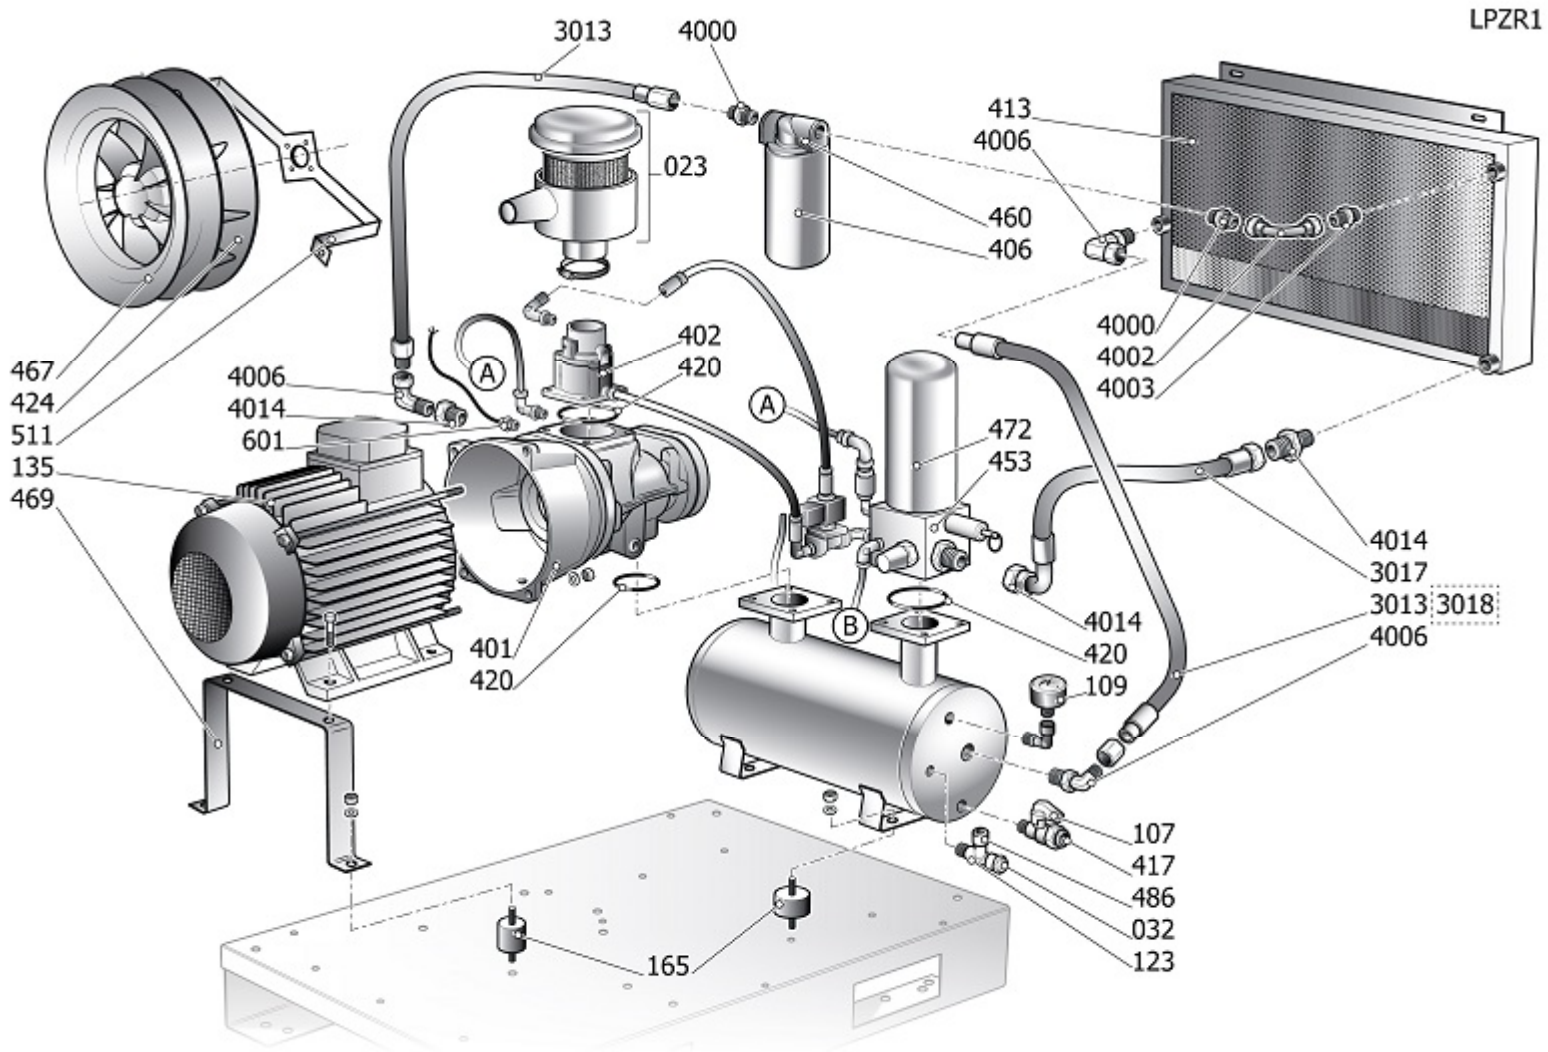

Pos	Component	MU	Multiplier
23	#317090000	AIR FILTER ASSEMBLY	PZ 1,0
32	9411267	OIL LIGHT	PZ 1,0
51	#025083000	MOTOR FAN COVER	PZ 1,0
107	#322055100	CONDENSATE DRAIN COCK	PZ 1,0
109	#330060100	PRESSURE GAUGE	PZ 1,0
123	#011353002	FITTING T MFF 1/2"	PZ 1,0
127	#046018000	HOSE 6X4 PA12 BLU	MT 1,3
127	9270046	RILSAN PIPE 4/6 BLK IT PA12_LC	MT 0,4
135	#540N072622E3	MOTOR	PZ 1,0
164	#011747100	RACC.AUTOM.GIR.LM1/8XØ6 VIT150	PZ 1,0
164	4101290	L-SHAPED COUPLING MF G3/8"	PZ 1,0
165	#020027100	ANTIVIBR.D40 H30 2C.M8X23 60SH	PZ 4,0
401	#5304000401	AIR END	PZ 1,0
402	#319260060	INTAKE REGULATOR	PZ 1,0
406	9054201	OIL FILTER	PZ 1,0
413	#048512000	AIR-OIL RADIATOR	PZ 1,0
417	#012023000	OIL PLUG	PZ 1,0
420	#010054000	O RING 4187 VITON	PZ 1,0
420	#010090000	O RING 4250 VITON	PZ 1,0
424	#024118015	ELECTRIC FAN	PZ 1,0
453	#460FG0150	ASS.BLOC.SEP+MPV KMAX11-1510	PZ 1,0
460	#160JL0111	OIL FILTER HEAD	PZ 1,0
467	#025010015	BOCCAGLIO TIPO 280@ ERP15	PZ 1,0
469	#160PU0108V44	MOTOR PLATE	PZ 1,0
472	#048287000	SEPARATOR FILTER	PZ 1,0
486	#011999006	PLUG	PZ 1,0
511	#160PU0118V44	STAFFA SUP.VENT.RAD.D280 7016B	PZ 1,0
3013	#151JO0019	OIL TUBE RADIATOR-SCREW MICRO	PZ 2,0
3017	#160JL0038	AIR TUBE MPV-RAD. BSCEVO	PZ 1,0
4000	#011000415	RACC.ADT.MM 1/2"X3/4" BSP	PZ 2,0
4002	#011494000	RACC.ADT.90\$FF 1/2" CURVA	PZ 1,0
4003	#011000417	RACC.ADT.MM 1/2" OR-BSP	PZ 1,0
4006	#011000411	RACC.ADT.90\$MM 1/2"OR-BSP	PZ 3,0
4014	#011000416	RACC.ADT.MM 3/4" OR-BSP	PZ 1,0