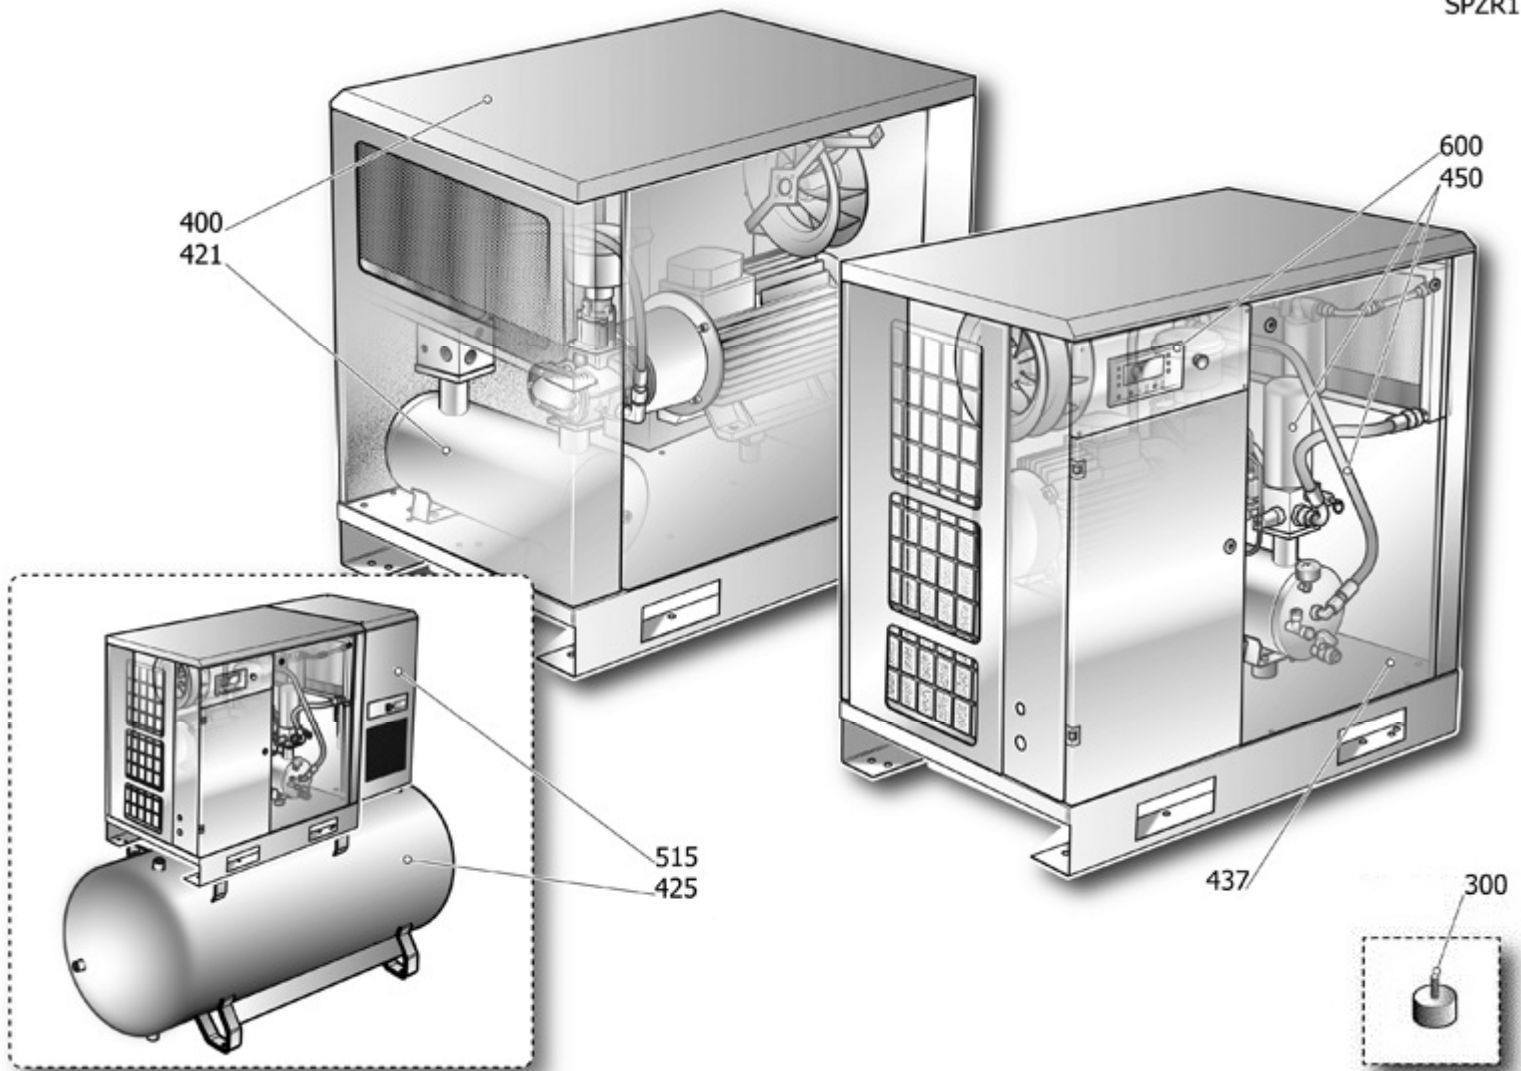

SPZR1

V83PV92FNM801

K-MAX 1510-500F ES (IE3)

Pos	Component	MU	Multiplier
300	41K0174	WHEELS/FEET MOUNTING KIT	PZ 1,0
400	#460PV0015V44	COMPLETE HOUSING	PZ 1,0
421	#160PU0023V41	OIL SEPARATOR TANK	PZ 1,0
425		TANK COMPONENT	
436	#160PU0032V44	BASE PLATE	PZ 1,0
437	#260PU0112V60	FRONT DOOR	PZ 1,0
450		COMPRESSOR COMPONENT	
515	#048511000	DRYER	PZ 1,0
600	#460PV0235V44	ELECTRIC CABINET	PZ 1,0
1000		LONG LIFE KIT LIST	