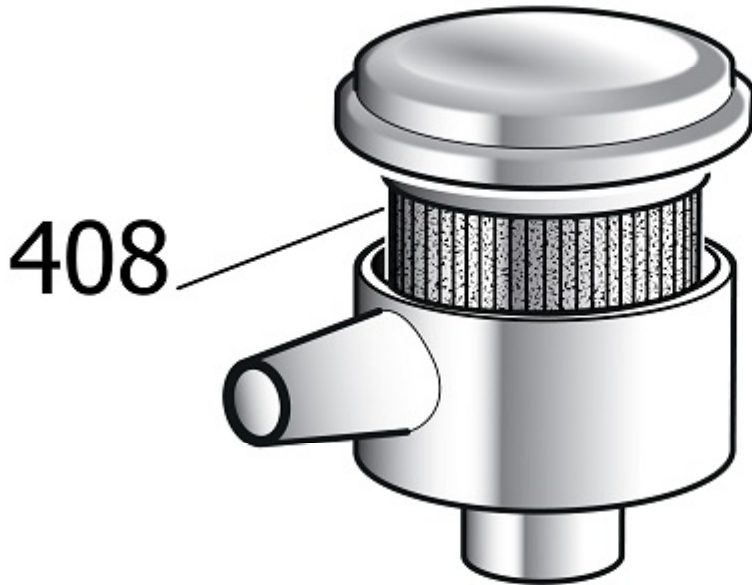

Pos	Component	MU	Multiplier
23	#317090000	AIR FILTER ASSEMBLY	PZ 1,0
32	9411267	OIL LIGHT	PZ 1,0
51	#025083000	MOTOR FAN COVER	PZ 1,0
107	#322055100	CONDENSATE DRAIN COCK	PZ 1,0
109	#330060100	PRESSURE GAUGE	PZ 1,0
123	#011353002	FITTING T MFF 1/2"	PZ 1,0
127	#046018000	HOSE 6X4 PA12 BLU	MT 1,3
127	9270046	RILSAN PIPE 4/6 BLK IT PA12_LC	MT 0,4
135	#540N072622E3	MOTOR	PZ 1,0
164	#011747100	RACC.AUTOM.GIR.LM1/8XØ6 VIT150	PZ 1,0
164	4101290	L-SHAPED COUPLING MF G3/8"	PZ 1,0
165	#020027100	ANTIVIBR.D40 H30 2C.M8X23 60SH	PZ 4,0
401	#5304000401	AIR END	PZ 1,0
402	#319260060	INTAKE REGULATOR	PZ 1,0
406	9054201	OIL FILTER	PZ 1,0
413	#048512000	AIR-OIL RADIATOR	PZ 1,0
417	#012023000	OIL PLUG	PZ 1,0
420	#010054000	O RING 4187 VITON	PZ 1,0
420	#010090000	O RING 4250 VITON	PZ 1,0
424	#024118015	ELECTRIC FAN	PZ 1,0
453	#460FG0150	ASS.BLOC.SEP+MPV KMAX11-1510	PZ 1,0
460	#160JL0111	OIL FILTER HEAD	PZ 1,0
467	#025010015	BOCCAGLIO TIPO 280@ ERP15	PZ 1,0
469	#160PU0108V44	MOTOR PLATE	PZ 1,0
472	#048287000	SEPARATOR FILTER	PZ 1,0
486	#011999006	PLUG	PZ 1,0
511	#160PU0118V44	STAFFA SUP.VENT.RAD.D280 7016B	PZ 1,0
3013	#151JO0019	OIL TUBE RADIATOR-SCREW MICRO	PZ 2,0
3017	#160JL0038	AIR TUBE MPV-RAD. BSCEVO	PZ 1,0
4000	#011000415	RACC.ADT.MM 1/2"X3/4" BSP	PZ 2,0
4002	#011494000	RACC.ADT.90\$FF 1/2" CURVA	PZ 1,0
4003	#011000417	RACC.ADT.MM 1/2" OR-BSP	PZ 1,0
4006	#011000411	RACC.ADT.90\$MM 1/2"OR-BSP	PZ 3,0
4014	#011000416	RACC.ADT.MM 3/4" OR-BSP	PZ 1,0