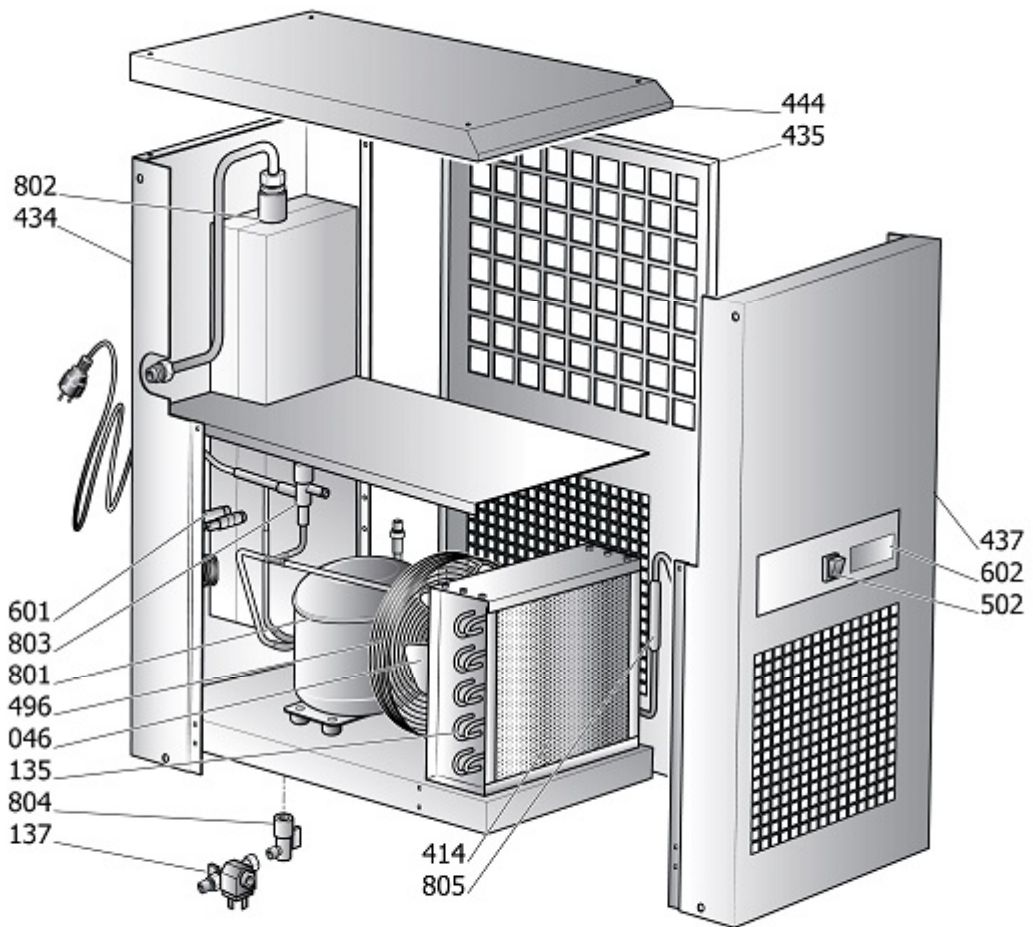

Pos	Component	MU	Multiplier
46	#048431027 FAN	PZ	1,0
135	#048431010 MOTOR	PZ	1,0
137	#048500014 SOLENOID VALVE	PZ	1,0
414	#048431009 AIR RADIATOR	PZ	1,0
434	#048511003V44 REAR PANEL	PZ	1,0
435	#048511004V44 RH REAR PANEL	PZ	1,0
437	#048511002V44 FRONT DOOR	PZ	1,0
444	#048511005V44 UPPER PANEL	PZ	1,0
496	#048431012 FAN GRILLE	PZ	1,0
502	#048431013 SWITCH/SELECTOR	PZ	1,0
601	#048431026 TEMP. PROBE	PZ	1,0
602	#048501015 CONTROLLER	PZ	1,0
801	#048431008 COMPRESSOR FOR DRYER	PZ	1,0
802	#048501011 ALU-DRY MODULE	PZ	1,0
803	#048500026 PILOT VALVE	PZ	1,0
804	#048501002 SERVICE VALVE	PZ	1,0
805	#048501001 DEHYDRATING FILTER	PZ	1,0