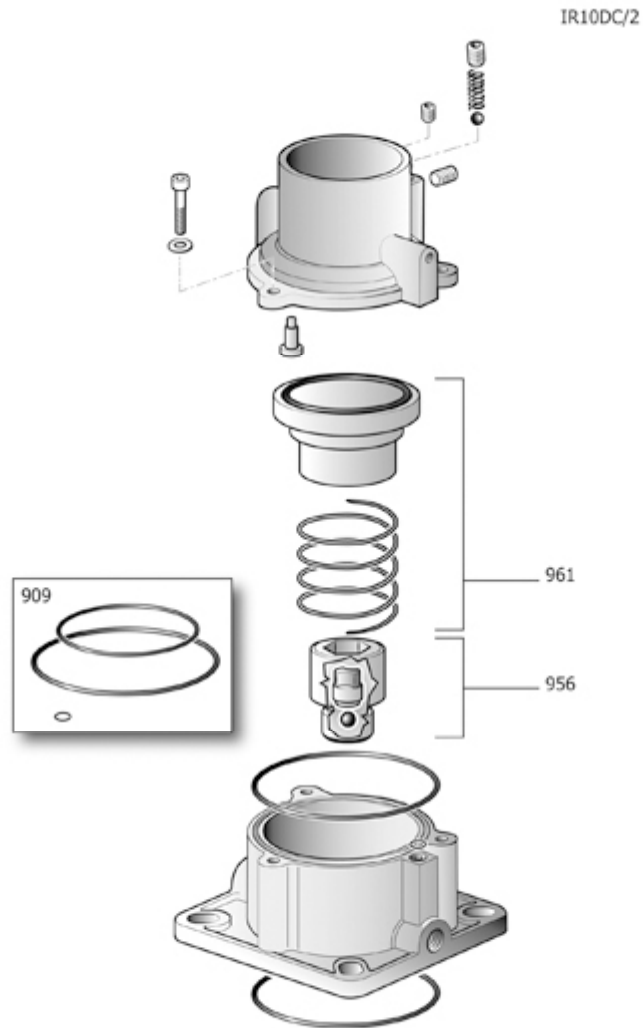

Pos	Component	MU	Multiplier
23	#317090000	AIR FILTER ASSEMBLY	PZ 1,0
32	9411267	OIL LIGHT	PZ 1,0
51	#025083000	MOTOR FAN COVER	PZ 1,0
107	#322055100	CONDENSATE DRAIN COCK	PZ 1,0
109	#330060100	PRESSURE GAUGE	PZ 1,0
123	#011353002	FITTING T MFF 1/2"	PZ 1,0
127	#046018000	HOSE 6X4 PA12 BLU	MT 1,3
127	9270046	RILSAN PIPE 4/6 BLK IT PA12_LC	MT 0,4
135	#540N072622E3	MOTOR	PZ 1,0
164	#011747100	RACC.AUTOM.GIR.LM1/8XØ6 VIT150	PZ 1,0
164	4101290	L-SHAPED COUPLING MF G3/8"	PZ 1,0
165	#020027100	ANTIVIBR.D40 H30 2C.M8X23 60SH	PZ 4,0
401	#5304000401	AIR END	PZ 1,0
402	#319260060	INTAKE REGULATOR	PZ 1,0
406	9054201	OIL FILTER	PZ 1,0
413	#048512000	AIR-OIL RADIATOR	PZ 1,0
417	#012023000	OIL PLUG	PZ 1,0
420	#010054000	O RING 4187 VITON	PZ 1,0
420	#010090000	O RING 4250 VITON	PZ 1,0
424	#024118015	ELECTRIC FAN	PZ 1,0
453	#460FG0150	ASS.BLOC.SEP+MPV KMAX11-1510	PZ 1,0
460	#160JL0111	OIL FILTER HEAD	PZ 1,0
467	#025010015	BOCCAGLIO TIPO 280@ ERP15	PZ 1,0
469	#160PU0108V44	MOTOR PLATE	PZ 1,0
472	#048287000	SEPARATOR FILTER	PZ 1,0
486	#011999006	PLUG	PZ 1,0
511	#160PU0118V44	STAFFA SUP.VENT.RAD.D280 7016B	PZ 1,0
3013	#151JO0019	OIL TUBE RADIATOR-SCREW MICRO	PZ 2,0
3017	#160JL0038	AIR TUBE MPV-RAD. BSCEVO	PZ 1,0
4000	#011000415	RACC.ADT.MM 1/2"X3/4" BSP	PZ 2,0
4002	#011494000	RACC.ADT.90\$FF 1/2" CURVA	PZ 1,0
4003	#011000417	RACC.ADT.MM 1/2" OR-BSP	PZ 1,0
4006	#011000411	RACC.ADT.90\$MM 1/2"OR-BSP	PZ 3,0
4014	#011000416	RACC.ADT.MM 3/4" OR-BSP	PZ 1,0

955

[230400201

AIR END OVERHAUL KIT

Pos	Component		MU	Multiplier
909	#230400250	KIT GUARNIZ. FS50TF/TFC/TM/TMC	PZ	1,0
951	#230400241	SEAL KIT	PZ	1,0
952	#230400230	BEARING KIT	PZ	1,0
959	#230400210	RING NUT KIT	PZ	1,0
960	#230400220	BOLTS AND SCREWS KIT	PZ	1,0

[319260060

INTAKE REGULATOR

Pos	Component		MU	Multiplier
700	#199260001	AIR INTAKE VALVE	PZ	1,0
703	#199260002	FLANGE AIR FILTER IR20DC D50	PZ	1,0
957	#260260050	INTAKE VALVE KIT	PZ	1,0

[260260050

INTAKE VALVE KIT