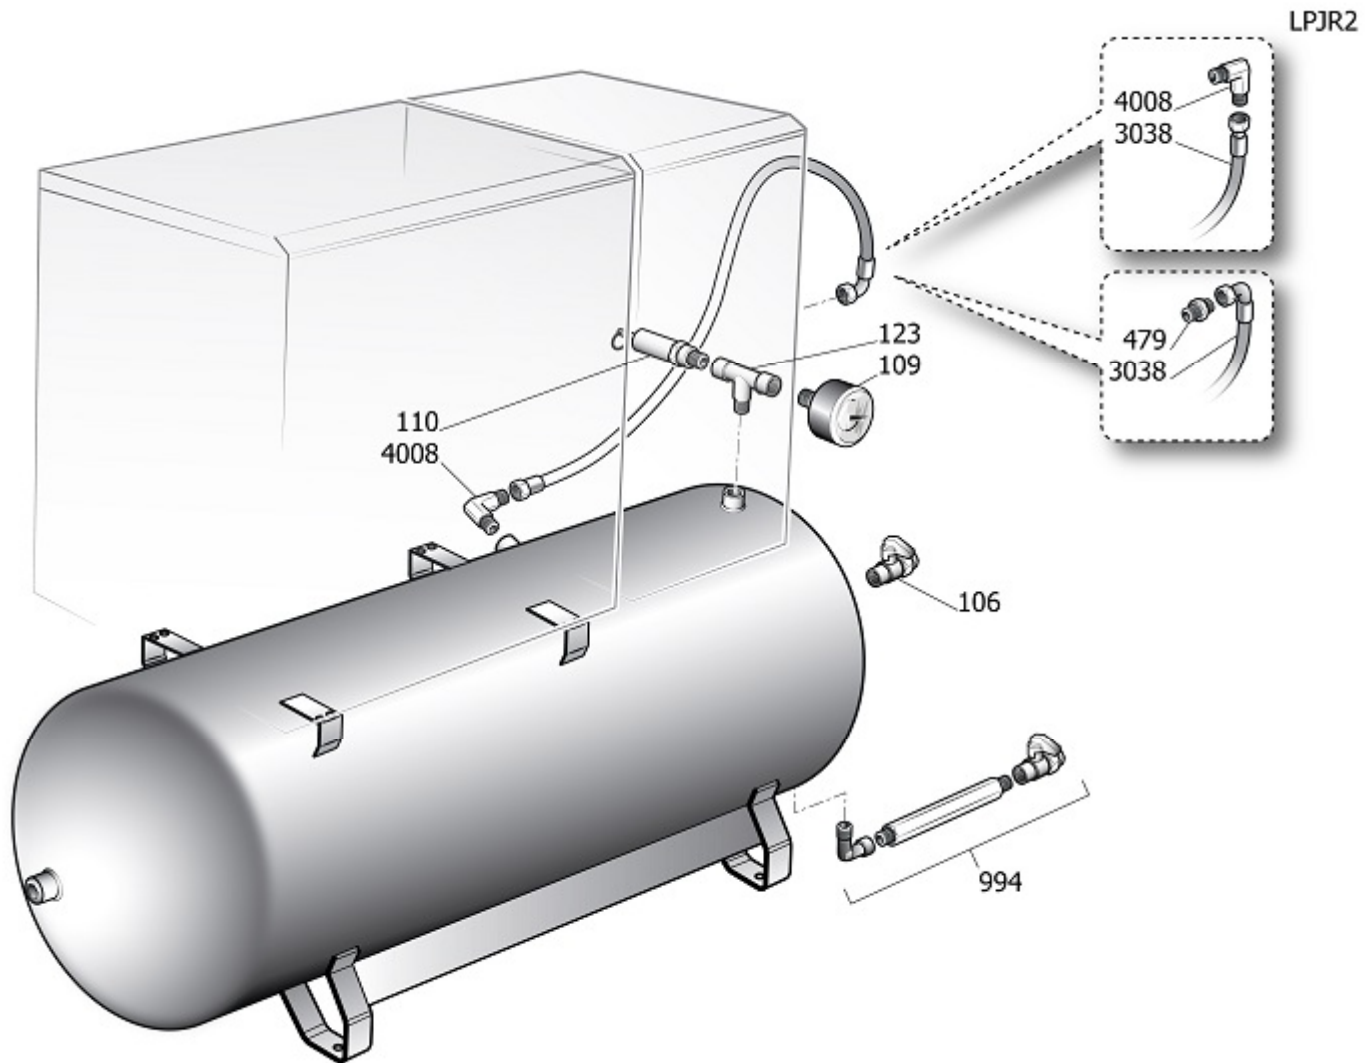

TANK COMPONENT

TANK COMPONENT

Pos	Component		MU	Multiplier
106	#322031000	LINE COCK	PZ	1,0
109	9052802	PRESSURE GAUGE	PZ	1,0
110	9049164	RELIEF VALVE	PZ	1,0
123	4105975	JOINT T 3/8 MFF 011268000	PZ	1,0
479	#011000405	RACC.ADT.MM 1"X3/4" BSP	PZ	1,0
482	#160FG0023	TUBO FLEX 3/4" FD+F90 L1150	PZ	1,0
994	9421512	CONDENSATE DRAIN KIT	PZ	1,0
4008	#011000410	RACC.ADT.90\$MM 3/4"OR-BSP	PZ	1,0