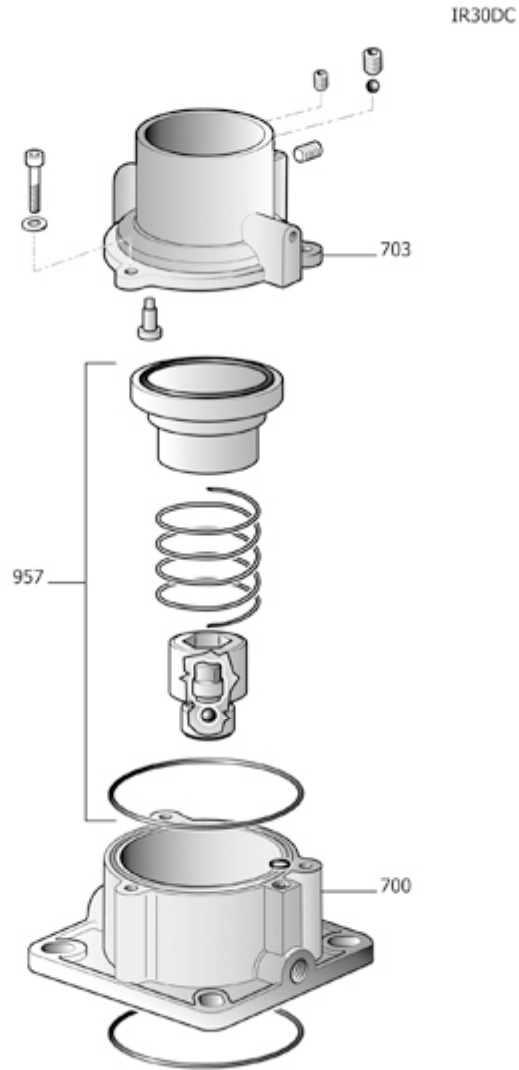

Pos	Component	MU	Multiplier
23	#317090000	AIR FILTER ASSEMBLY	PZ 1,0
32	9411267	OIL LIGHT	PZ 1,0
51	#025083000	MOTOR FAN COVER	PZ 1,0
107	#322055100	CONDENSATE DRAIN COCK	PZ 1,0
109	#330060100	PRESSURE GAUGE	PZ 1,0
123	#011353002	FITTING T MFF 1/2"	PZ 1,0
127	#046018000	HOSE 6X4 PA12 BLU	MT 1,3
127	9270046	RILSAN PIPE 4/6 BLK IT PA12_LC	MT 0,4
135	#540N072622E3	MOTOR	PZ 1,0
164	#011747100	RACC.AUTOM.GIR.LM1/8XØ6 VIT150	PZ 1,0
164	4101290	L-SHAPED COUPLING MF G3/8"	PZ 1,0
165	#020027100	ANTIVIBR.D40 H30 2C.M8X23 60SH	PZ 4,0
401	#5304000401	AIR END	PZ 1,0
402	#319260060	INTAKE REGULATOR	PZ 1,0
406	9054201	OIL FILTER	PZ 1,0
413	#048512000	AIR-OIL RADIATOR	PZ 1,0
417	#012023000	OIL PLUG	PZ 1,0
420	#010054000	O RING 4187 VITON	PZ 1,0
420	#010090000	O RING 4250 VITON	PZ 1,0
424	#024118015	ELECTRIC FAN	PZ 1,0
453	#460FG0150	ASS.BLOC.SEP+MPV KMAX11-1510	PZ 1,0
460	#160JL0111	OIL FILTER HEAD	PZ 1,0
467	#025010015	BOCCAGLIO TIPO 280@ ERP15	PZ 1,0
469	#160PU0108V44	MOTOR PLATE	PZ 1,0
472	#048287000	SEPARATOR FILTER	PZ 1,0
486	#011999006	PLUG	PZ 1,0
511	#160PU0118V44	STAFFA SUP.VENT.RAD.D280 7016B	PZ 1,0
3013	#151JO0019	OIL TUBE RADIATOR-SCREW MICRO	PZ 2,0
3017	#160JL0038	AIR TUBE MPV-RAD. BSCEVO	PZ 1,0
4000	#011000415	RACC.ADT.MM 1/2"X3/4" BSP	PZ 2,0
4002	#011494000	RACC.ADT.90\$FF 1/2" CURVA	PZ 1,0
4003	#011000417	RACC.ADT.MM 1/2" OR-BSP	PZ 1,0
4006	#011000411	RACC.ADT.90\$MM 1/2"OR-BSP	PZ 3,0
4014	#011000416	RACC.ADT.MM 3/4" OR-BSP	PZ 1,0

955

[230400201

AIR END OVERHAUL KIT

Pos	Component		MU	Multiplier
909	#230400250	KIT GUARNIZ. FS50TF/TFC/TM/TMC	PZ	1,0
951	#230400241	SEAL KIT	PZ	1,0
952	#230400230	BEARING KIT	PZ	1,0
959	#230400210	RING NUT KIT	PZ	1,0
960	#230400220	BOLTS AND SCREWS KIT	PZ	1,0

[319260060

INTAKE REGULATOR

Pos	Component		MU	Multiplier
700	#199260001	AIR INTAKE VALVE	PZ	1,0
703	#199260002	FLANGE AIR FILTER IR20DC D50	PZ	1,0
957	#260260050	INTAKE VALVE KIT	PZ	1,0

[260260050

INTAKE VALVE KIT