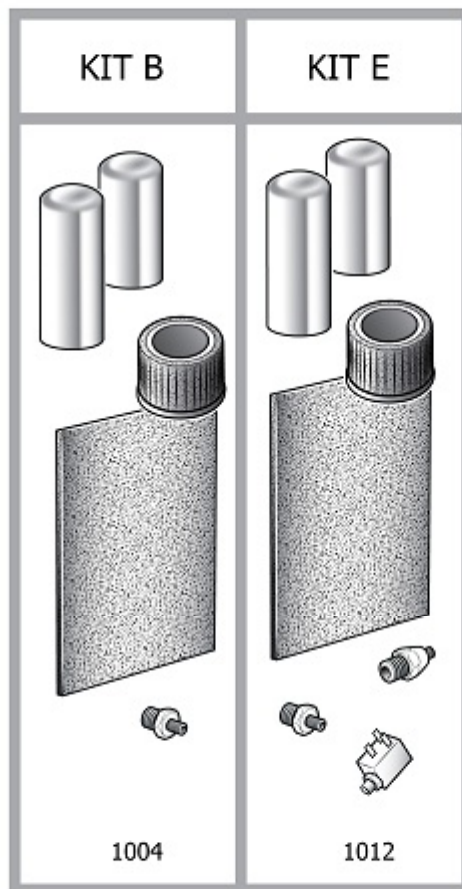

Pos	Component	MU	Multiplier
164	4100712	RACC.1104/4 CALZ.L1/4X6	PZ 1,0
441	#020076000	PANEL LOCK	PZ 2,0
470	#020081000	HINGE	PZ 2,0
483	#008473000	THERMAL CUTOUT	PZ 1,0
601	#008333000	TEMP. PROBE	PZ 1,0
602	#305420000SGL	CONTROLLER	PZ 1,0
603	#160PU0128V44	ELECTRIC COMPT. DOOR	PZ 1,0
608	#160PU0129V44	ELECTRIC COMPARTMENT	PZ 1,0
609	#005592000	TRANSFORMER	PZ 1,0
610	#005468000	PHASE SEQUENCE RELAY	PZ 1,0
613	#005301000	FUSE 6,3X32 4A CERAMICO GF	PZ 2,0
613	#005429000	FUSE 6,3X32 1A	PZ 2,0
613	#005630000	FUSIBILE 6,3X32 2A CERAMICO GF	PZ 6,0
615	#005634000	CONTATTORE 3RT2026-1AC20 SIEME	PZ 2,0
615	#005635000	CONTATTORE 3RT2015-1AB01 SIEME	PZ 1,0
615	#005636000	INTERBLOCCO MECC.3RA2923-2BB1	PZ 1,0
615	#005637000	CONTATTORE 3RT2025-1AC20 SIEME	PZ 1,0
620	#008167010	TRANSDUCER	PZ 1,0
662	#160PV0010V44	CONTROL.FRAME ETIV	PZ 1,0

LLK05