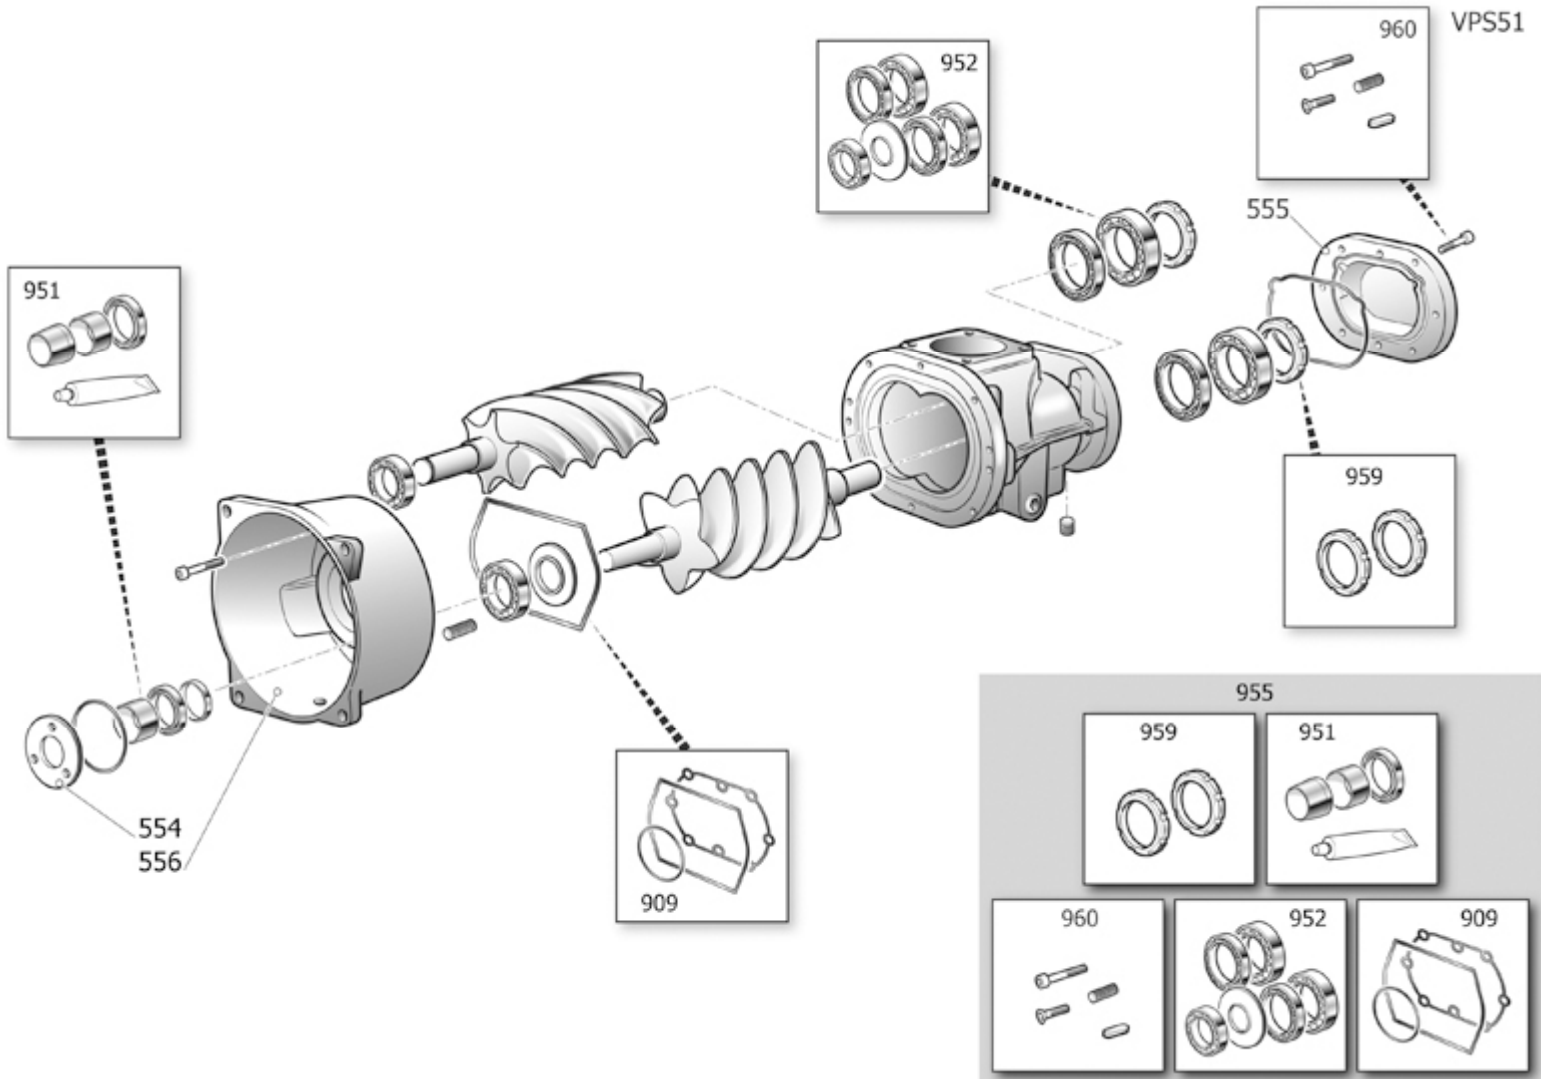

[5304000401

AIR END

Pos	Component		MU	Multiplier
554	#130400013	SEAL SUPPORT	PZ	1,0
555	#130400003	REAR COVER	PZ	1,0
556	#130400100	BELL/FRONT SUPPORT	PZ	1,0
955	#230400201	AIR END OVERHAUL KIT	PZ	1,0