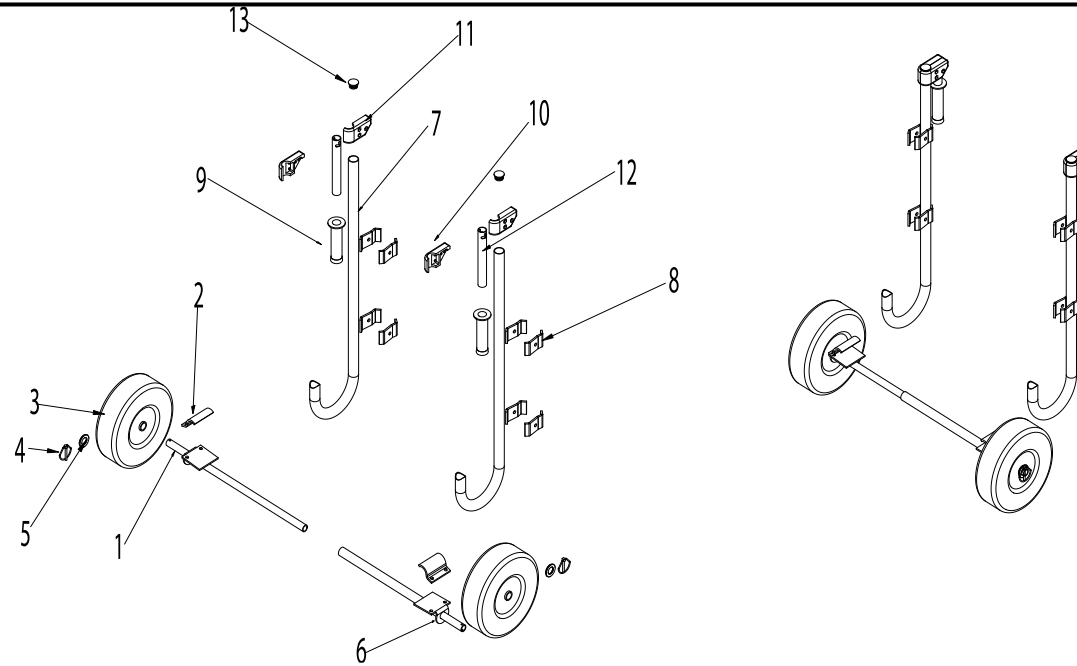

## Spare Parts Catalogue

# TRANSPORTATION KIT-PY000A000BC

### Generating sets

Valid for machine code: PY000A000BC  
Revision: 0 (04/2021)

POSITION	PART NUMBER	DESCRIPTION	NOTES
1	VM5K300012-9005B	MALE SEMI AXLE (S6000-S12000) PAINTED RAL 9005B	
2	VA9358-9005	OMEGA BRACKET PAINTED	
3	G52233	WHEEL 3,00-4 A5 HOLE DISC 20	
4	G044202	BELL SHAPED SPLIT PIN D5 (P.N.99 AMA)	
5	G041902	WASHER 20 (21x37x3) ZN ISO7089	
6	VM5K300014-9005B	EJE HEMBRA E/S SERIES V.2 (PINTADO RAL 9005B)	
7	SA40002602	TROLLEY HOSE HANDLE SERIES "S"	
8	VA40040003-9005	TROLLEY BRACKET HANDLES PAINTED	
9	G052006	PVC KNOB FOR Ø25 NO W/O PUNCH - TERMORUBBER MOD. VAL/020	
10	S71111003	TROLLEY HANDLE RIGHT HALF-SHELL K6/4	
11	S71111004	TROLLEY HANDLE LEFT HALF-SHELL K6/4	
12	S71114032	HANDLE KN 6/4	
13	G051202	ROUND CAP OUTER D30	